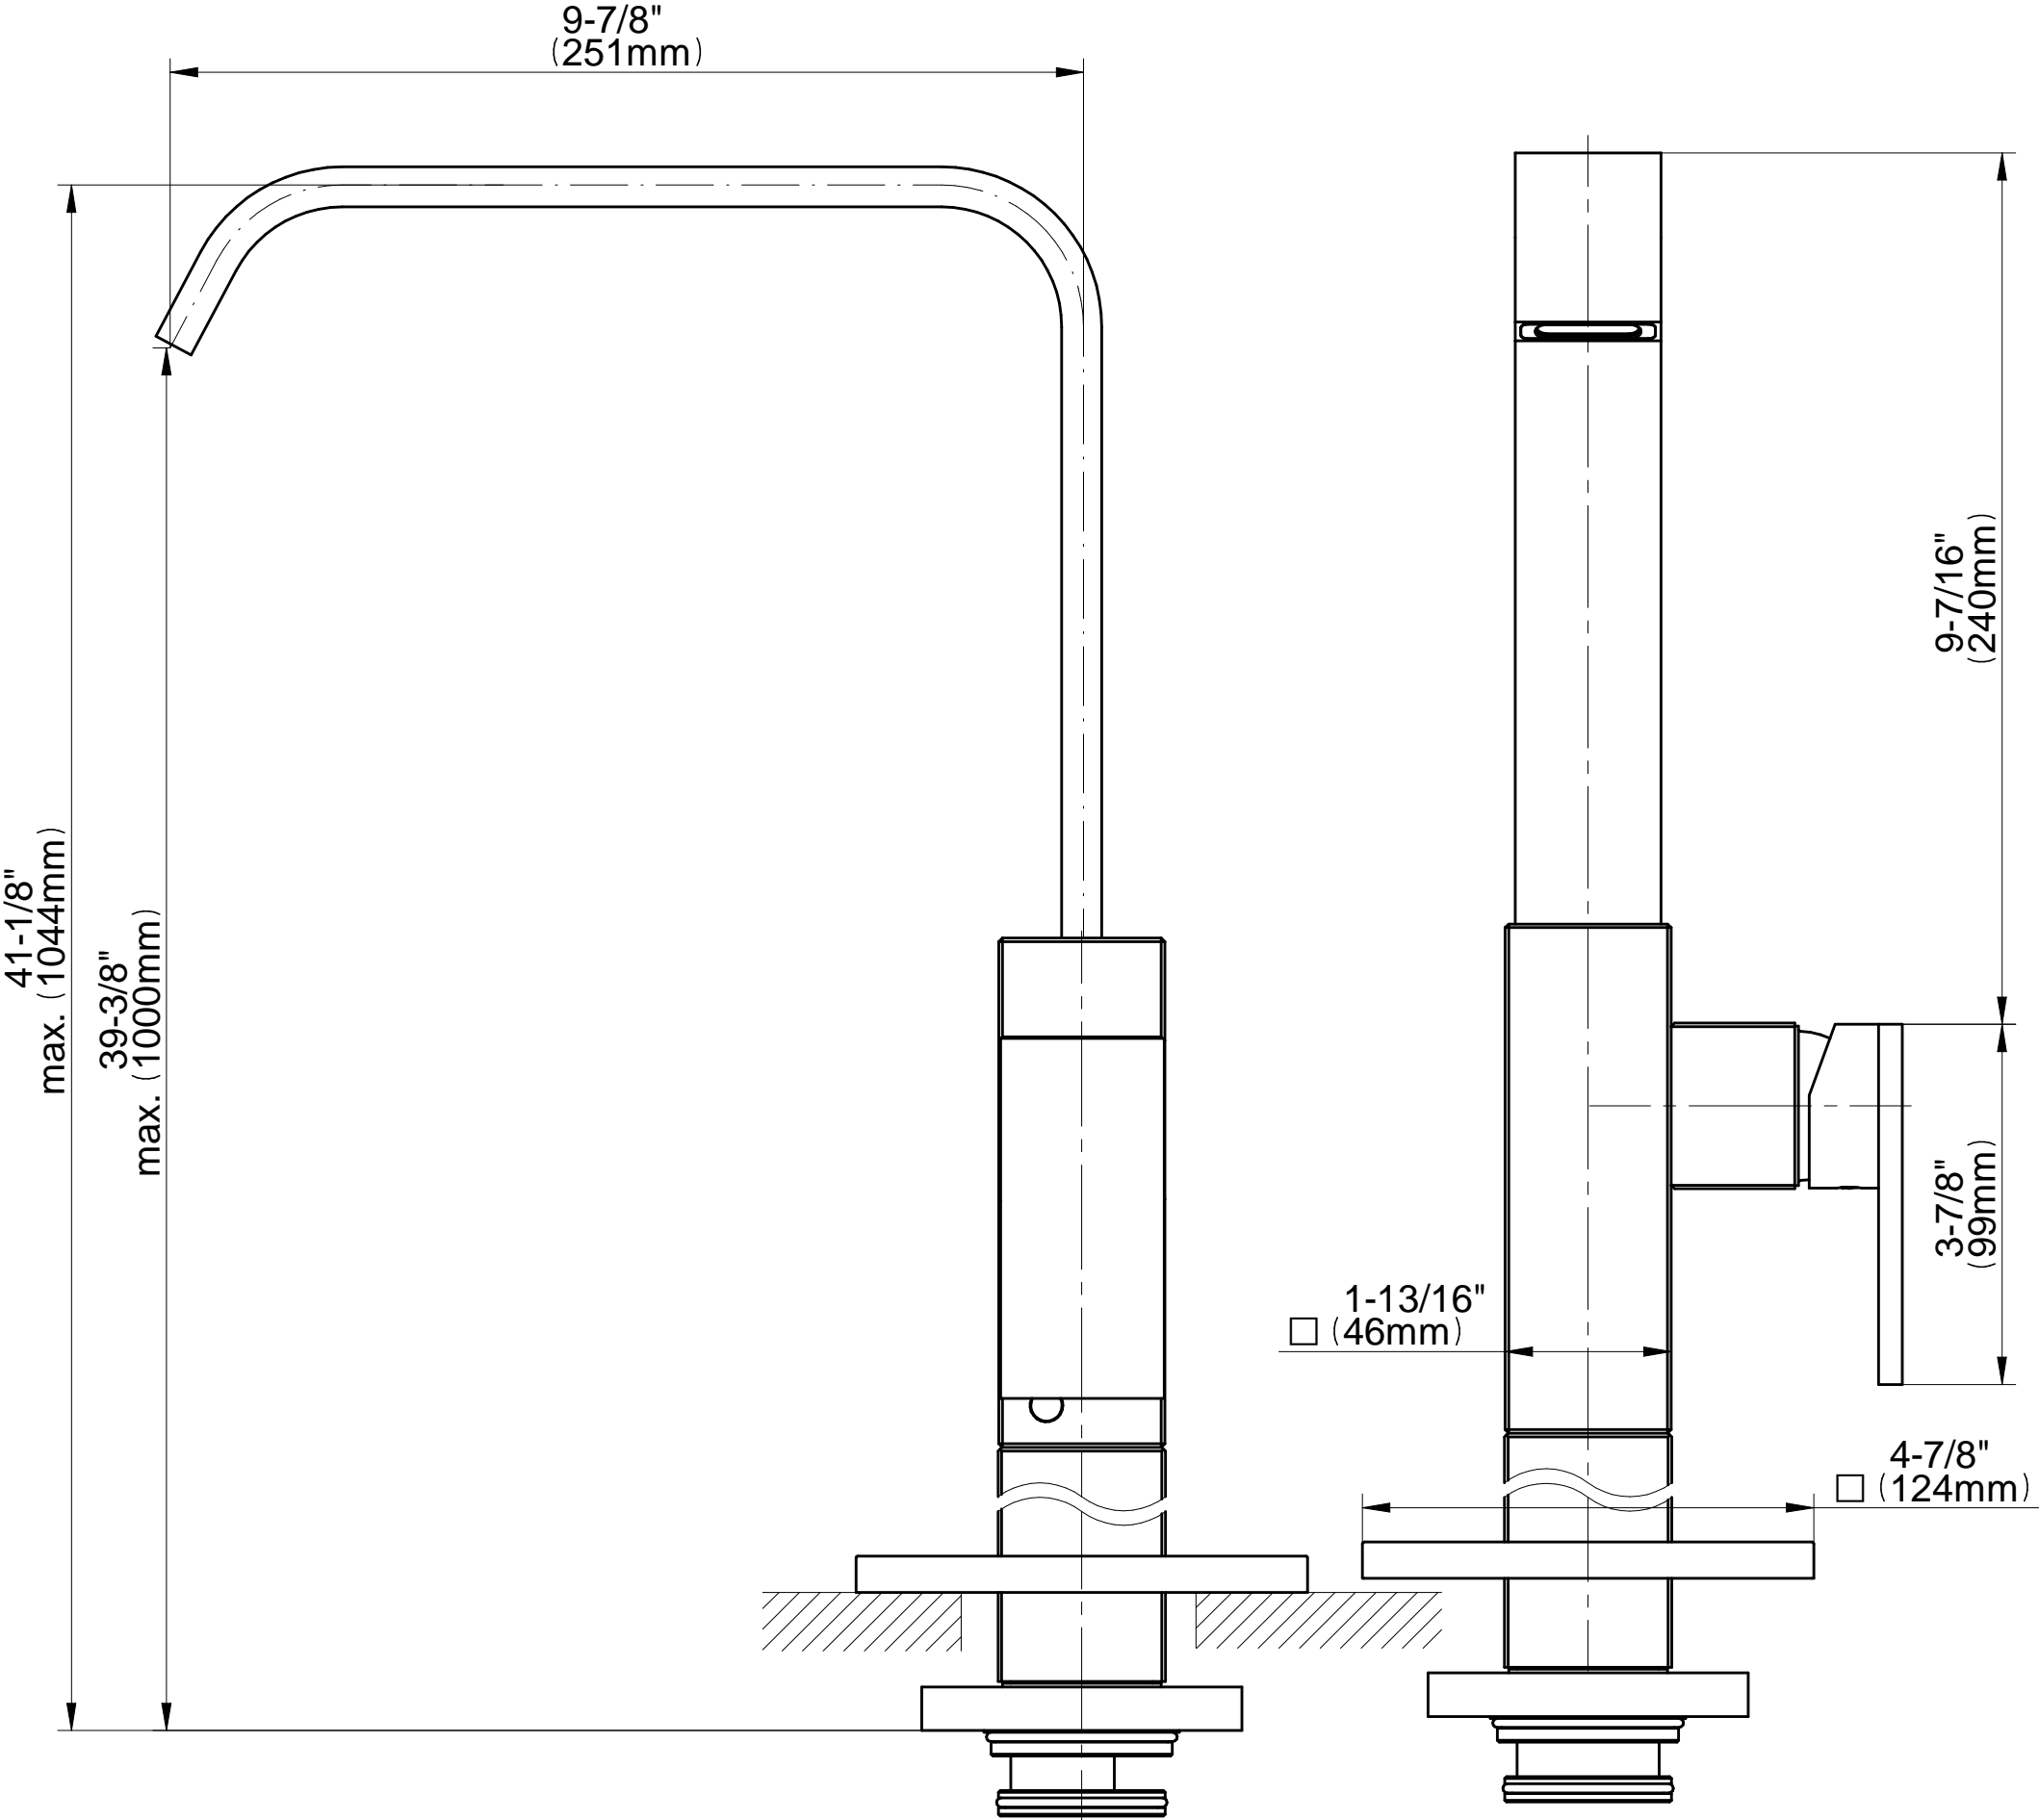

GN-2325-LM31N

IMMERSION Series