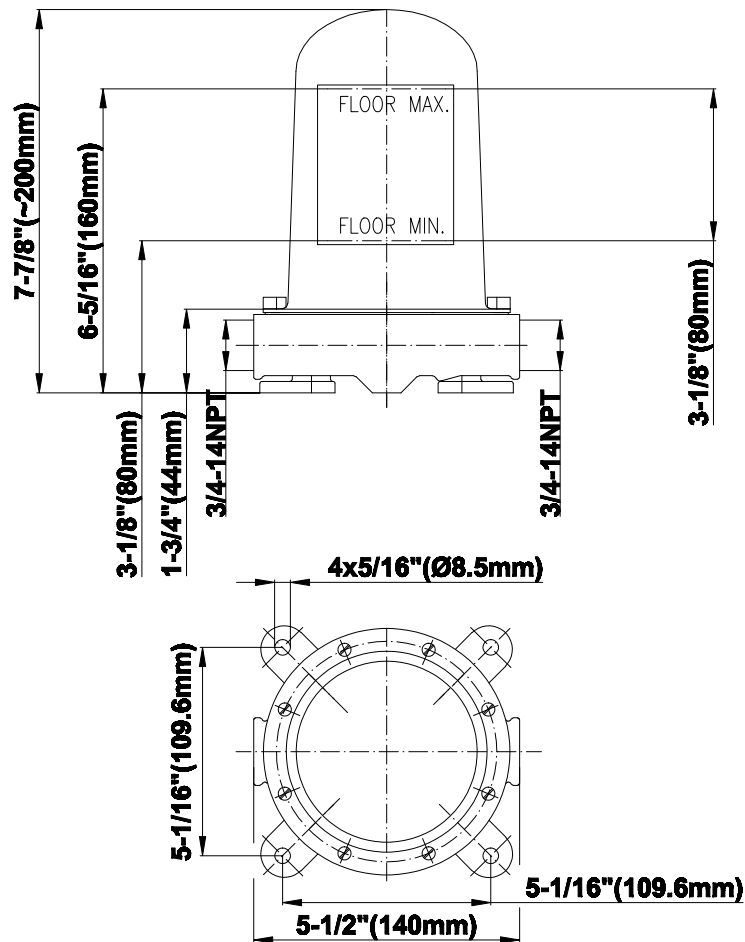

G-1045

Spout Connection Rough

Product Features

- Mud guard displays minimum and maximum floor depth
- Rough can be installed in any orientation making it convenient to route pipes to the rough
- Trim can be rotated 360 degrees in any directions
- Averages 10 GPM with most trim

Warranty

- Limited lifetime warranty

For complete warranty information go to <http://www.graff-faucets.com/en/info/faqs>