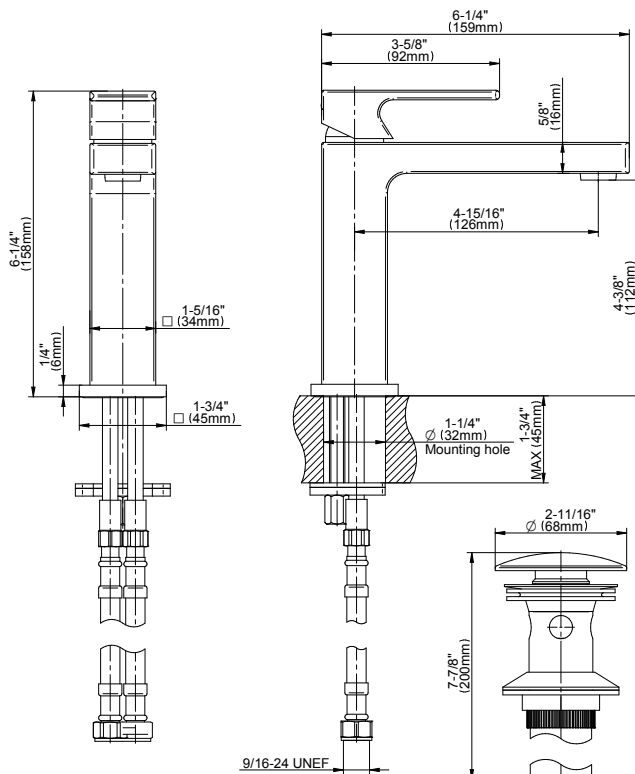

The measurements shown are for reference only. Products and specifications shown are subject to change without notice. Revised 122018

www.graff-designs.com | phone: 800-954-4723