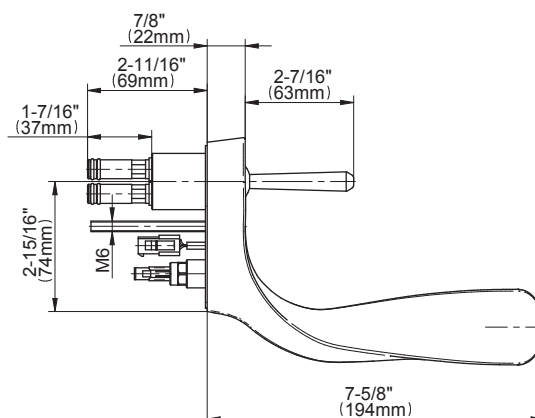

G-6440-LM43

Ametis Collection

Wall-Mounted Lavatory Faucet

GRAFF®
CUTTING EDGE DESIGN

Product Features

- Wall-mounted installation
- Temperature-sensitive LED light ring changes color to indicate water temperature
- Aerated flow rate ≤ 1.2 max gpm
- 6-7/8" spout projection

Available Finishes

- Polished Chrome
  G-6440-LM43-PC
- Architectural Black*
  G-6440-LM43-BK*
- Architectural White*
  G-6440-LM43-WT*

* Special order finish- call for availability

Optional Accessories

- Optional matching decorative trap G-9970-**

Code Compliance

- CALGreen
- ADA

Warranty

- Limited lifetime warranty

For complete warranty information go to www.graff-designs.com/en-nam/warranty