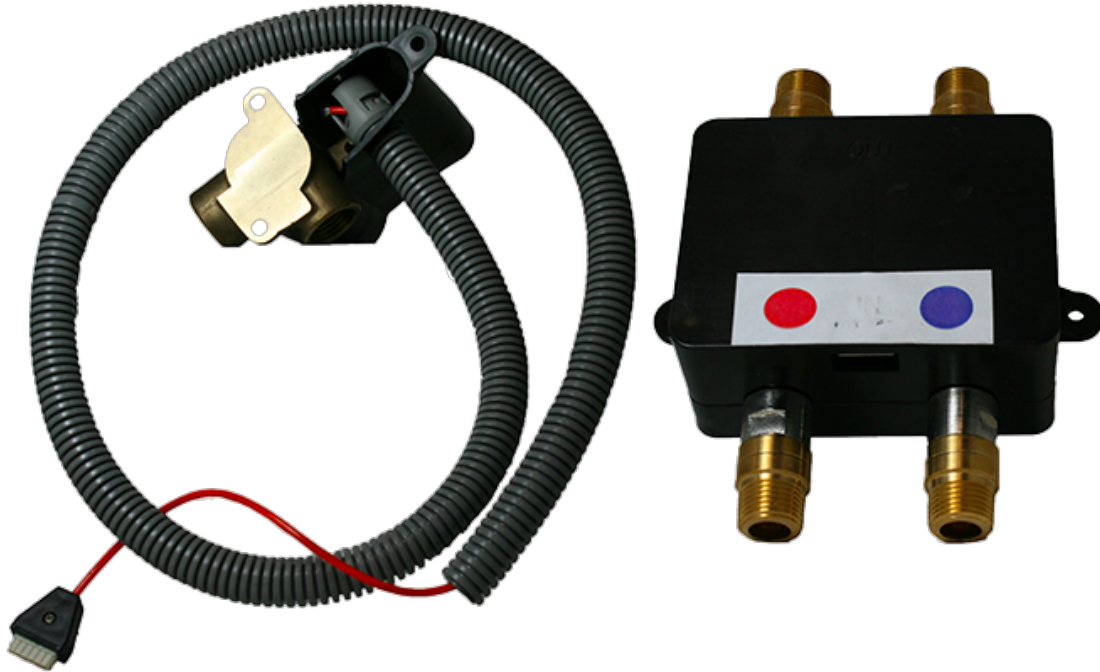

BATHROOM
Rough Valve
G-1030

GRAFF®

Finishes

Architectural
Black™

Matte Black

Polished
Chrome

Architectural
White