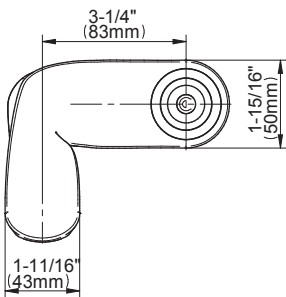

G-6440-LM43

Ametis Collection

Wall-Mounted Lavatory Faucet

GRAFF®
CUTTING EDGE DESIGN

Product Features

- Wall-mounted installation
- Temperature-sensitive LED light ring changes color to indicate water temperature
- Aerated flow rate ≤ 1.2 max gpm
- 6-7/8" spout projection

Available Finishes

- Polished Chrome
  G-6440-LM43-PC
- Architectural Black*
  G-6440-LM43-BK*
- Architectural White*
  G-6440-LM43-WT*

* Special order finish- call for availability

Optional Accessories

- Optional matching decorative trap G-9970-**

Code Compliance

- CALGreen
- ADA

Warranty

- Limited lifetime warranty

For complete warranty information go to www.graff-designs.com/en-nam/warranty