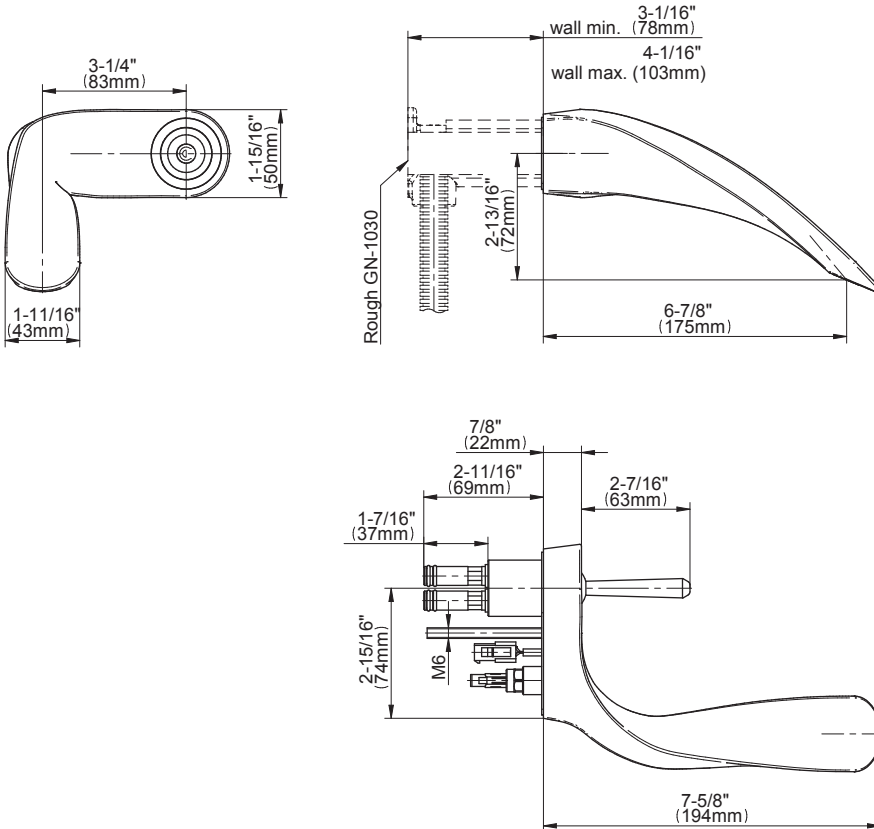

The measurements shown are for reference only. Products and specifications shown are subject to change without notice. Revised 12/2017

www.graff-designs.com | phone: 800-954-4723