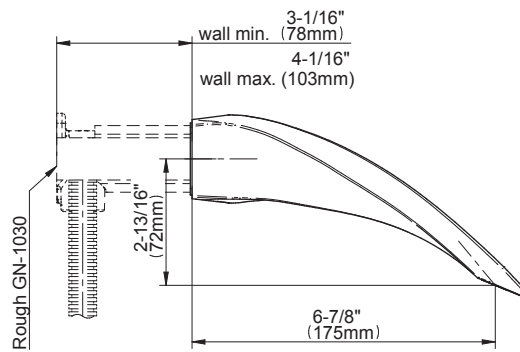

G-6440-LM43

Ametis Collection

Wall-Mounted Lavatory Faucet

GRAFF®
CUTTING EDGE DESIGN

Product Features

- Wall-mounted installation
- Temperature-sensitive LED light ring changes color to indicate water temperature
- Aerated flow rate ≤ 1.2 max gpm
- 6-7/8" spout projection

Available Finishes

- Polished Chrome
  G-6440-LM43-PC
- Architectural Black*
  G-6440-LM43-BK*
- Architectural White*
  G-6440-LM43-WT*

* Special order finish- call for availability

Optional Accessories

- Optional matching decorative trap G-9970-**

Code Compliance

- CALGreen
- ADA

Warranty

- Limited lifetime warranty

For complete warranty information go to www.graff-designs.com/en-nam/warranty