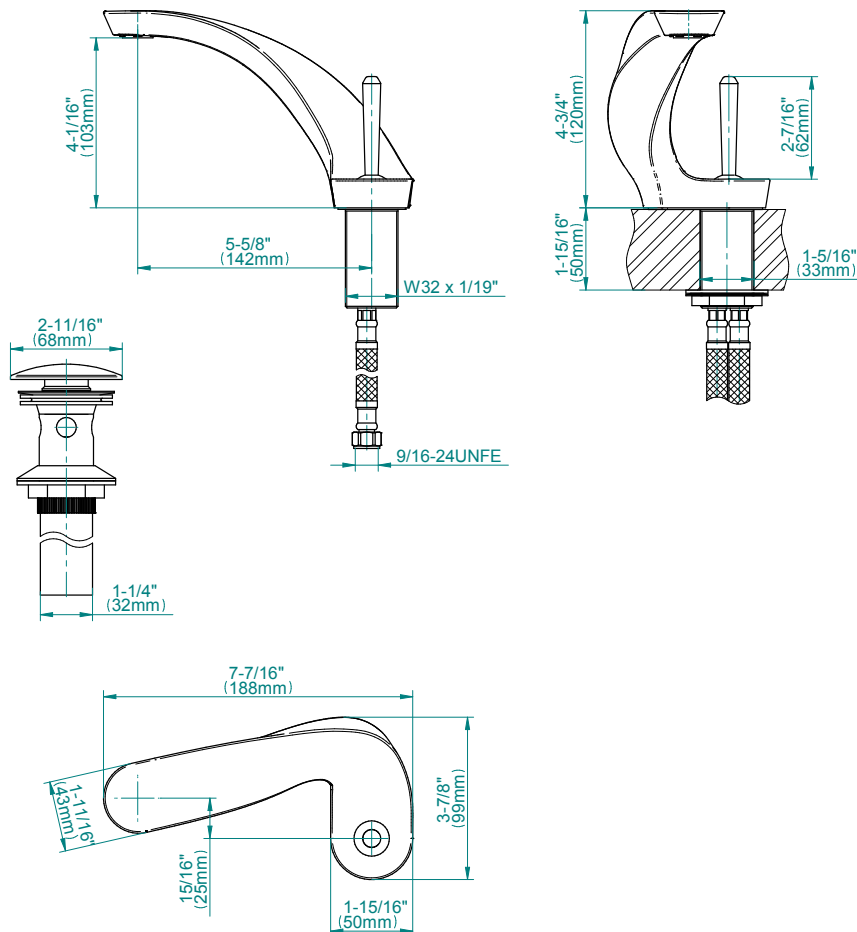

Code Compliance

- ADA
- CALGreen

Warranty

- Limited lifetime warranty

For complete warranty information go to <http://www.graff-designs.com/en/info/faqs>