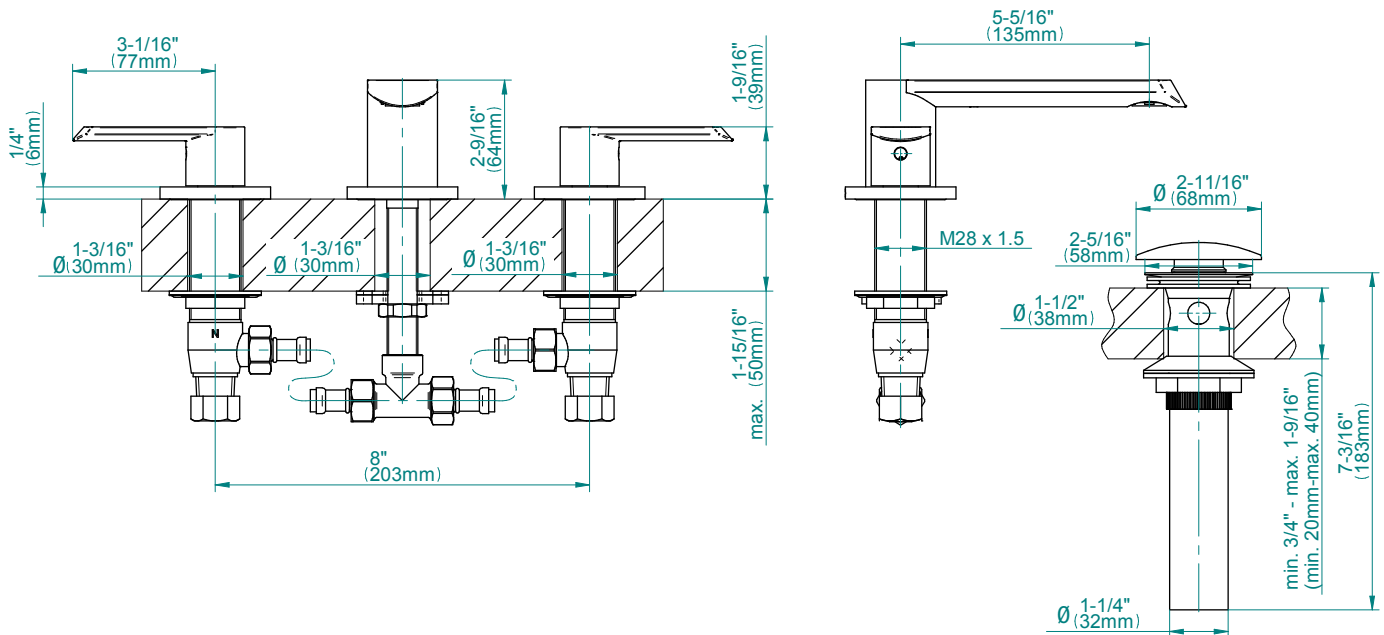

The measurements shown are for reference only. Products and specifications shown are subject to change without notice. Revised 02/2017

www.graff-faucets.com | phone: 800-954-4723