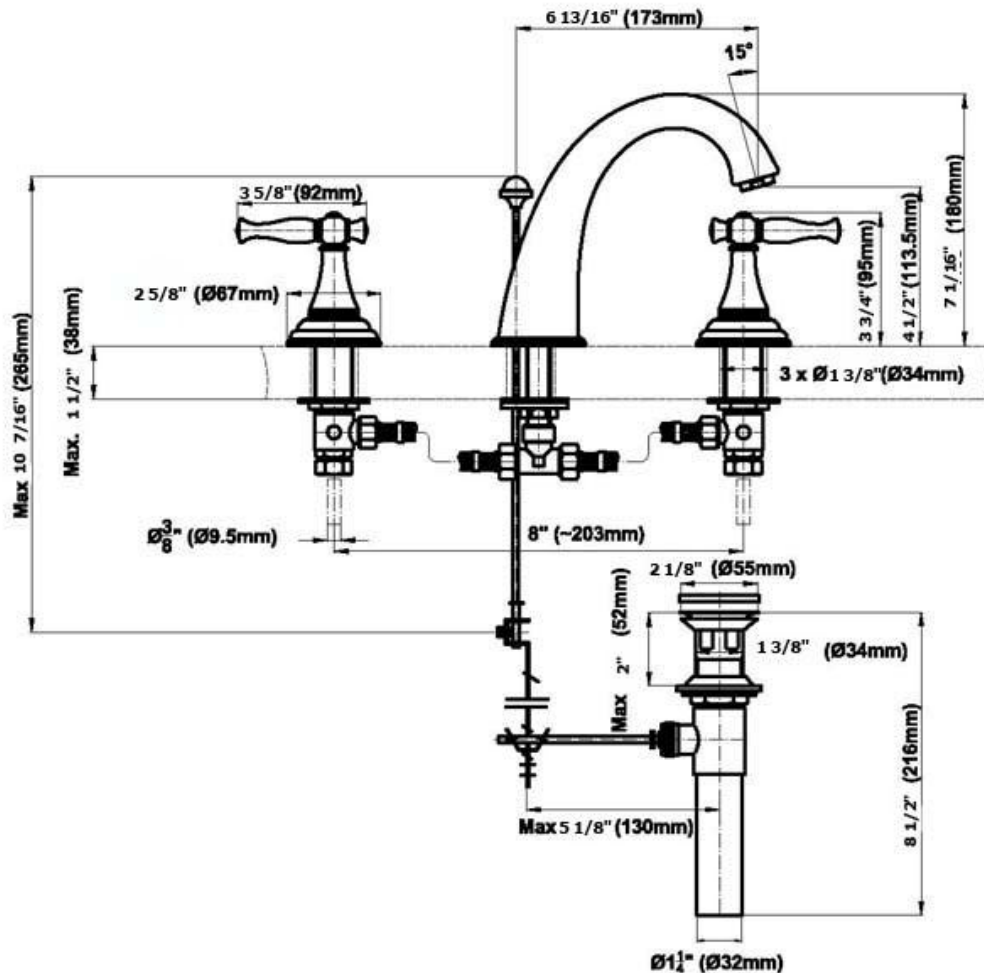

BATHROOM
Lauren Widespread Lavatory
Faucet
G-2400-LM22

GRAFF®

Information

- Installs on 8" centers
- Aerated flow rate ≤ 1.2 max gpm
- 1-11/32" hole cutout (x3)
- Includes Pop-up Drain Assembly w/Lift Rod & Overflow
- Optional Decorative Trap G-9973
- ADA
- CALGreen

G-2400-LM22

Lauren Collection
Widespread Lavatory Faucet

GRAFF[®]
CUTTING EDGE DESIGN

Product Features

- Installs on 8" centers
- Aerated flow rate ~ 2.2 gpm @ 60 psi, CA flow rate ≤ 1.2 max gpm
- 1-11/32" hole cutouts (x3)
- Includes pop-up drain assembly w/lift rod and overflow

Optional Accessories

- Decorative trap G-9970-**
- Water-saving aerator G-9300

Warranty

- Limited lifetime warranty

For complete warranty information go to www.graff-faucets.com/en-nam/warranty

The measurements shown are for reference only. Products and specifications shown are subject to change without notice. Revised 02/2017