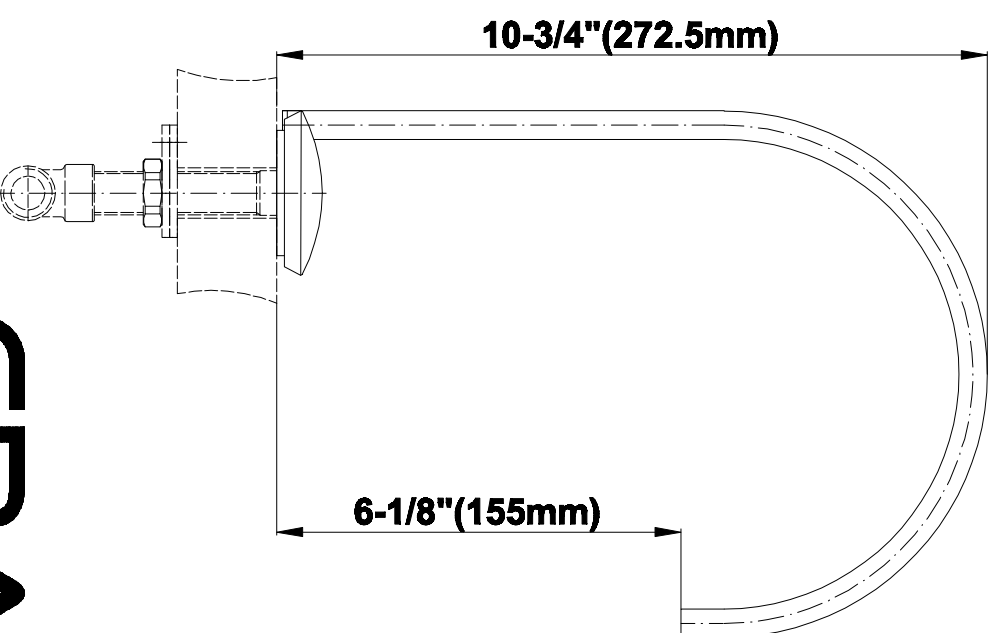

G-1810-T SPOUT

SADE Series