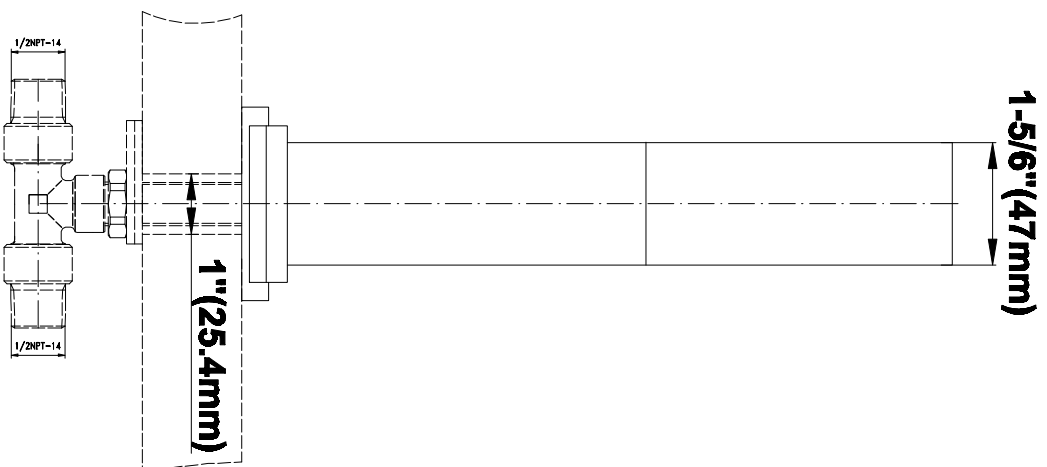

G-1810-T SPOUT

SADE Series