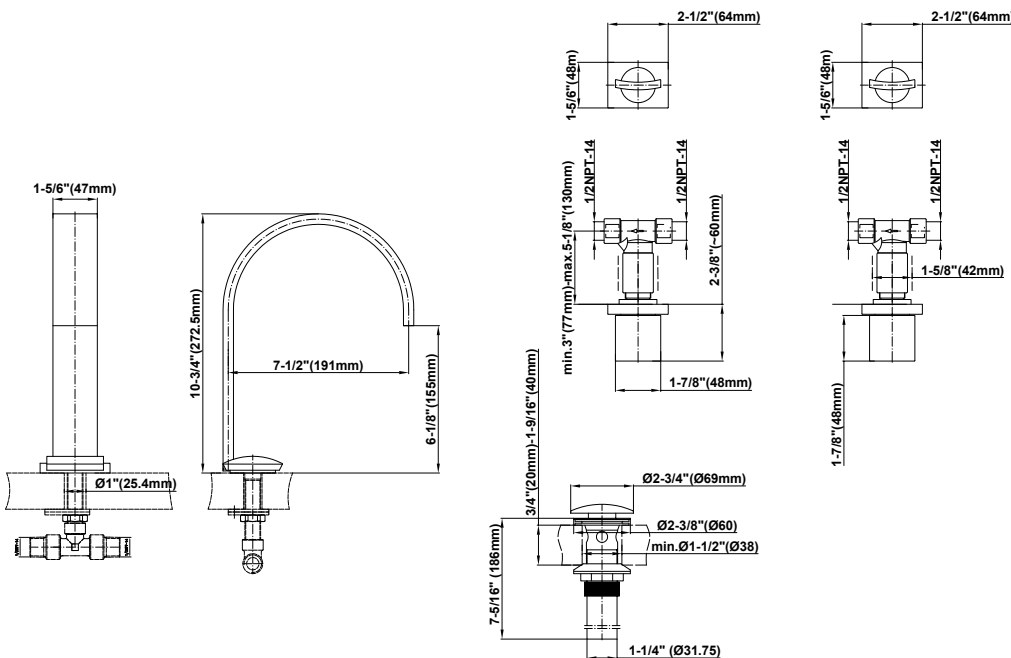

Warranty

- Limited lifetime warranty

For complete warranty information go to
<https://www.graff-faucets.com/en/info/faqs>