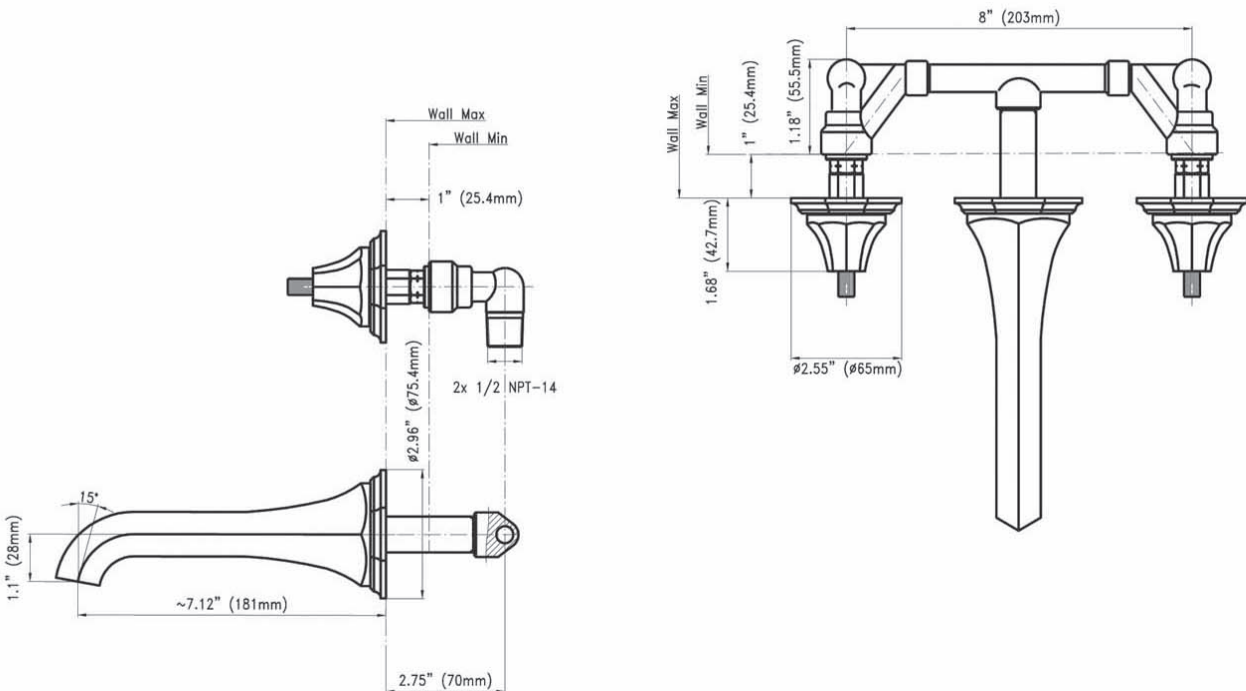

The measurements shown are for reference only. Products and specifications shown are subject to change without notice. Revised 12/2017

www.graff-designs.com | phone: 800-954-4723