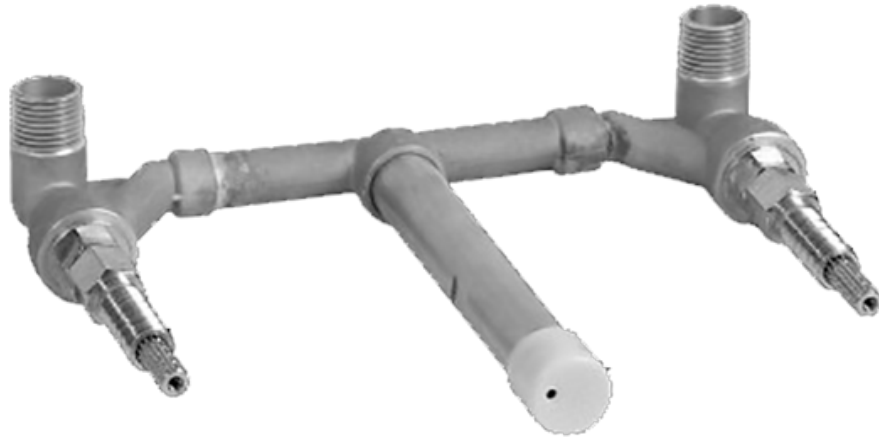

BATHROOM
Rough Valve
G-1015

GRAFF®

Finishes