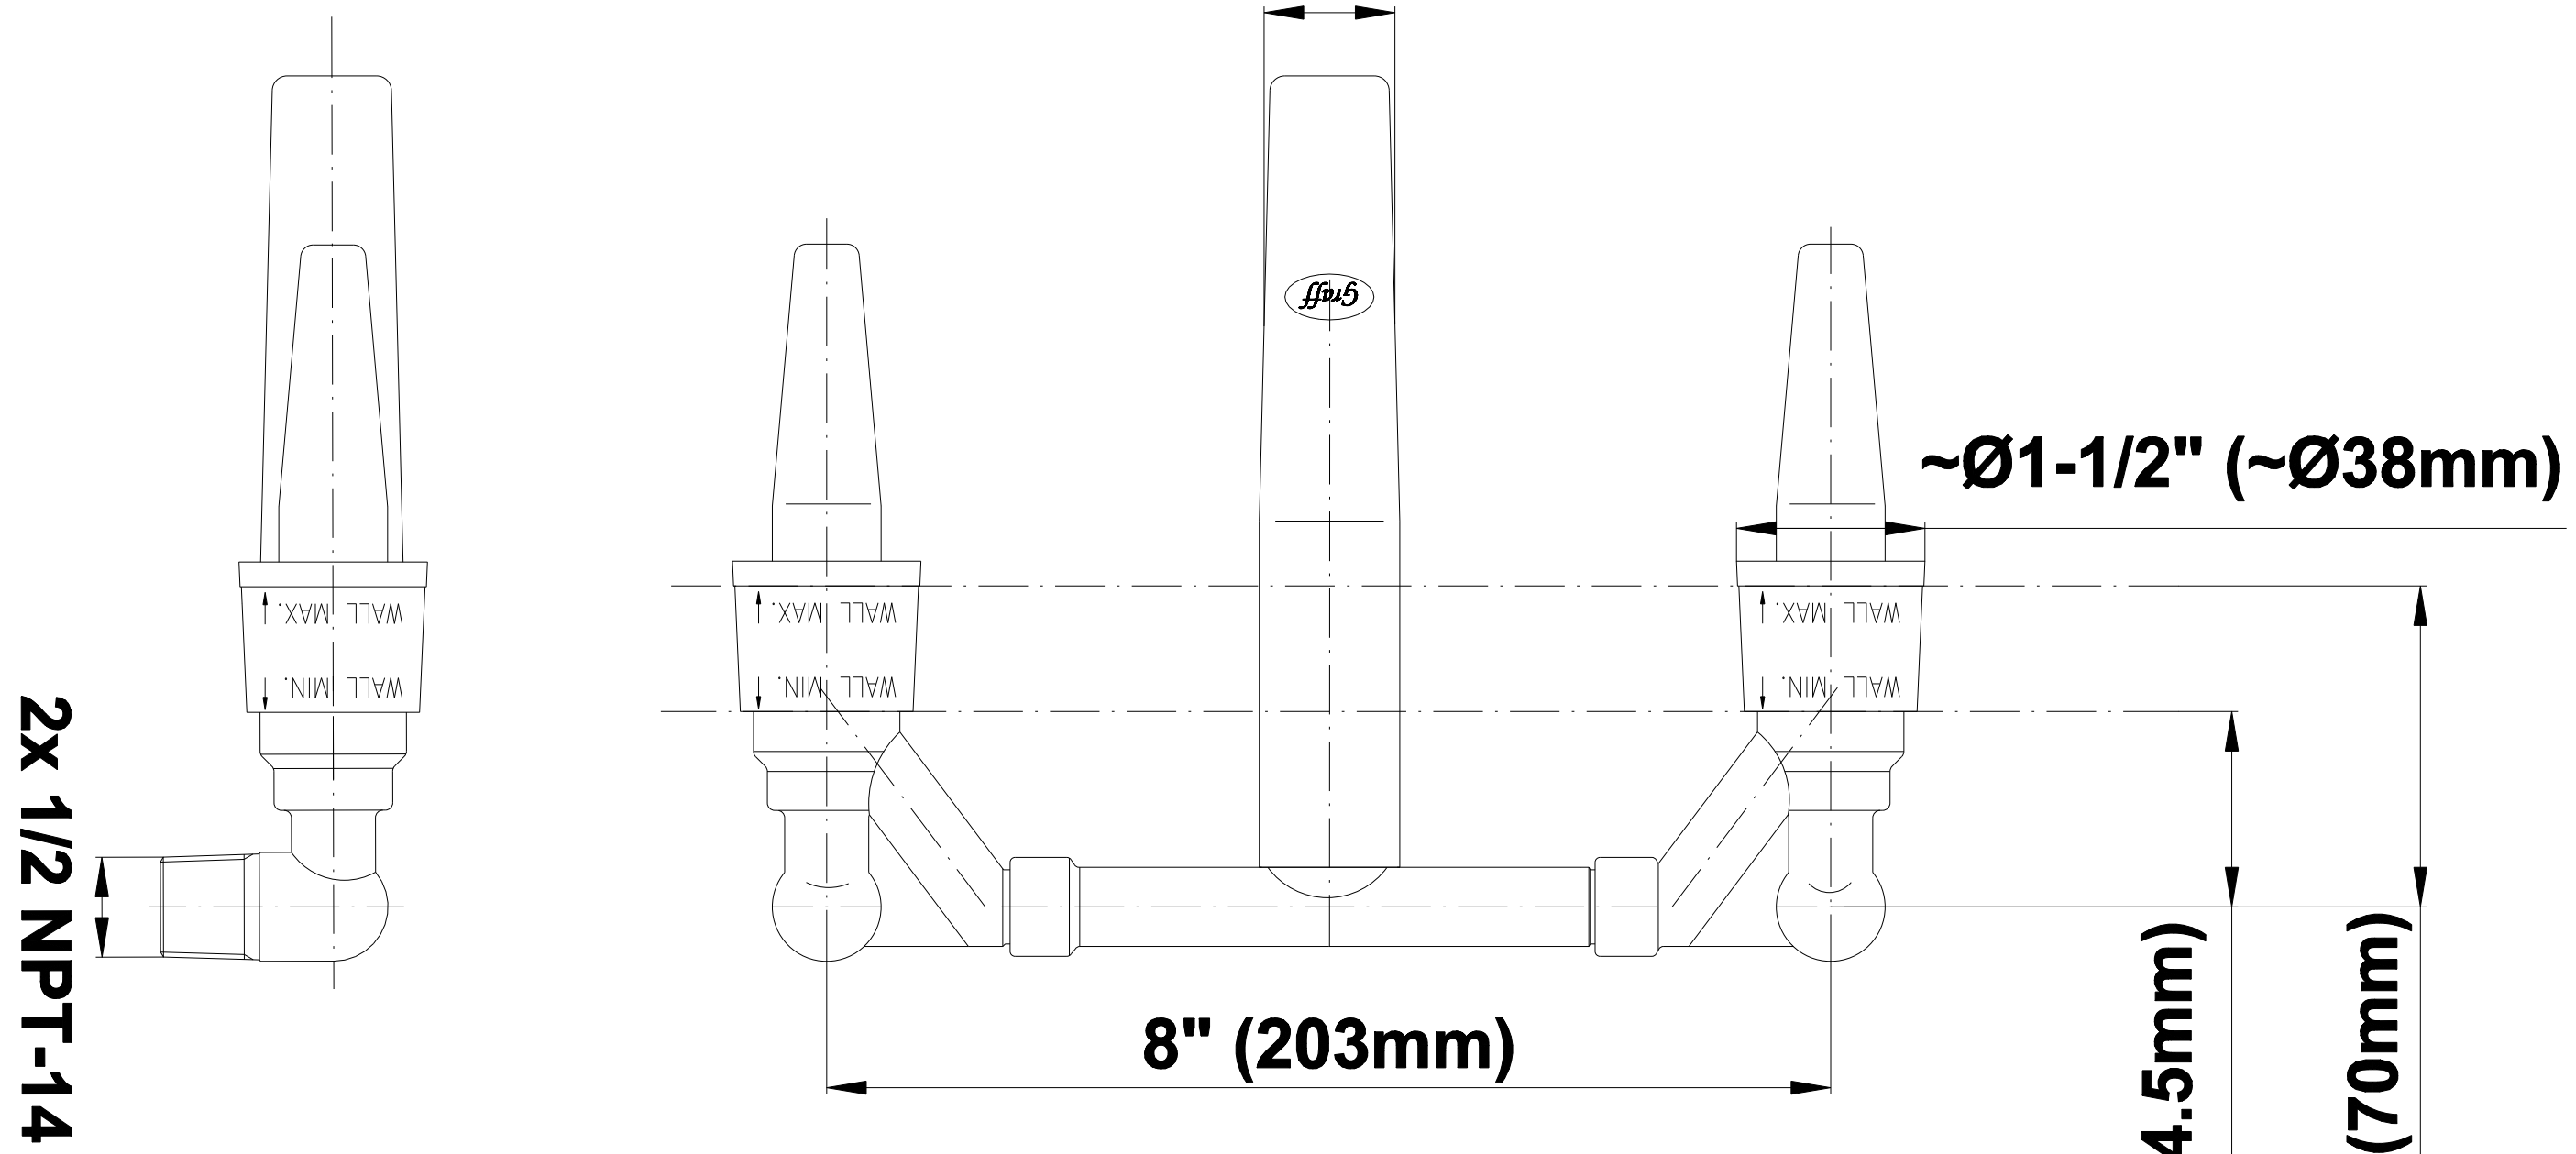

Polished
Nickel

Steelnox®
(Satin Nickel)

Vintage
Brushed Brass

~Ø1-1/8" (~Ø29mm)

2x 1/2 NPT-14

~Ø1-1/2" (~Ø38mm)

8" (203mm)

Wall Min: 1-3/4" (44.5mm)

Wall Max: 2-3/4" (70mm)

Valve Rough G-1015

BATHROOM
Topaz Wall-Mounted Lavatory
Faucet
G-1930-LM14

GRAFF®

Information

- Wall-mount spout and handle installation on 8" centers
- Aerated flow rate ≤ 1.2 max gpm
- 7-3/16" spout reach
- Drain assembly not included
- Optional Matching Decorative Trap G-9973
- ADA
- CALGreen