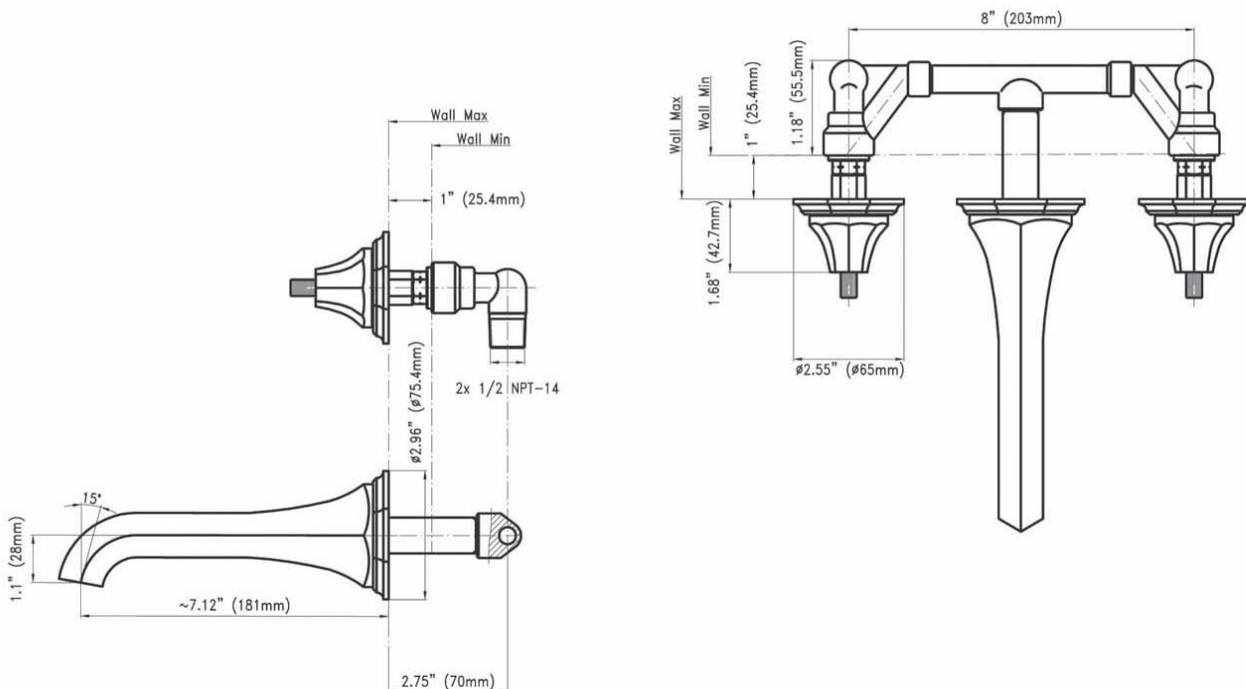

The measurements shown are for reference only. Products and specifications shown are subject to change without notice. Revised 12/2017

www.graff-designs.com | phone: 800-954-4723