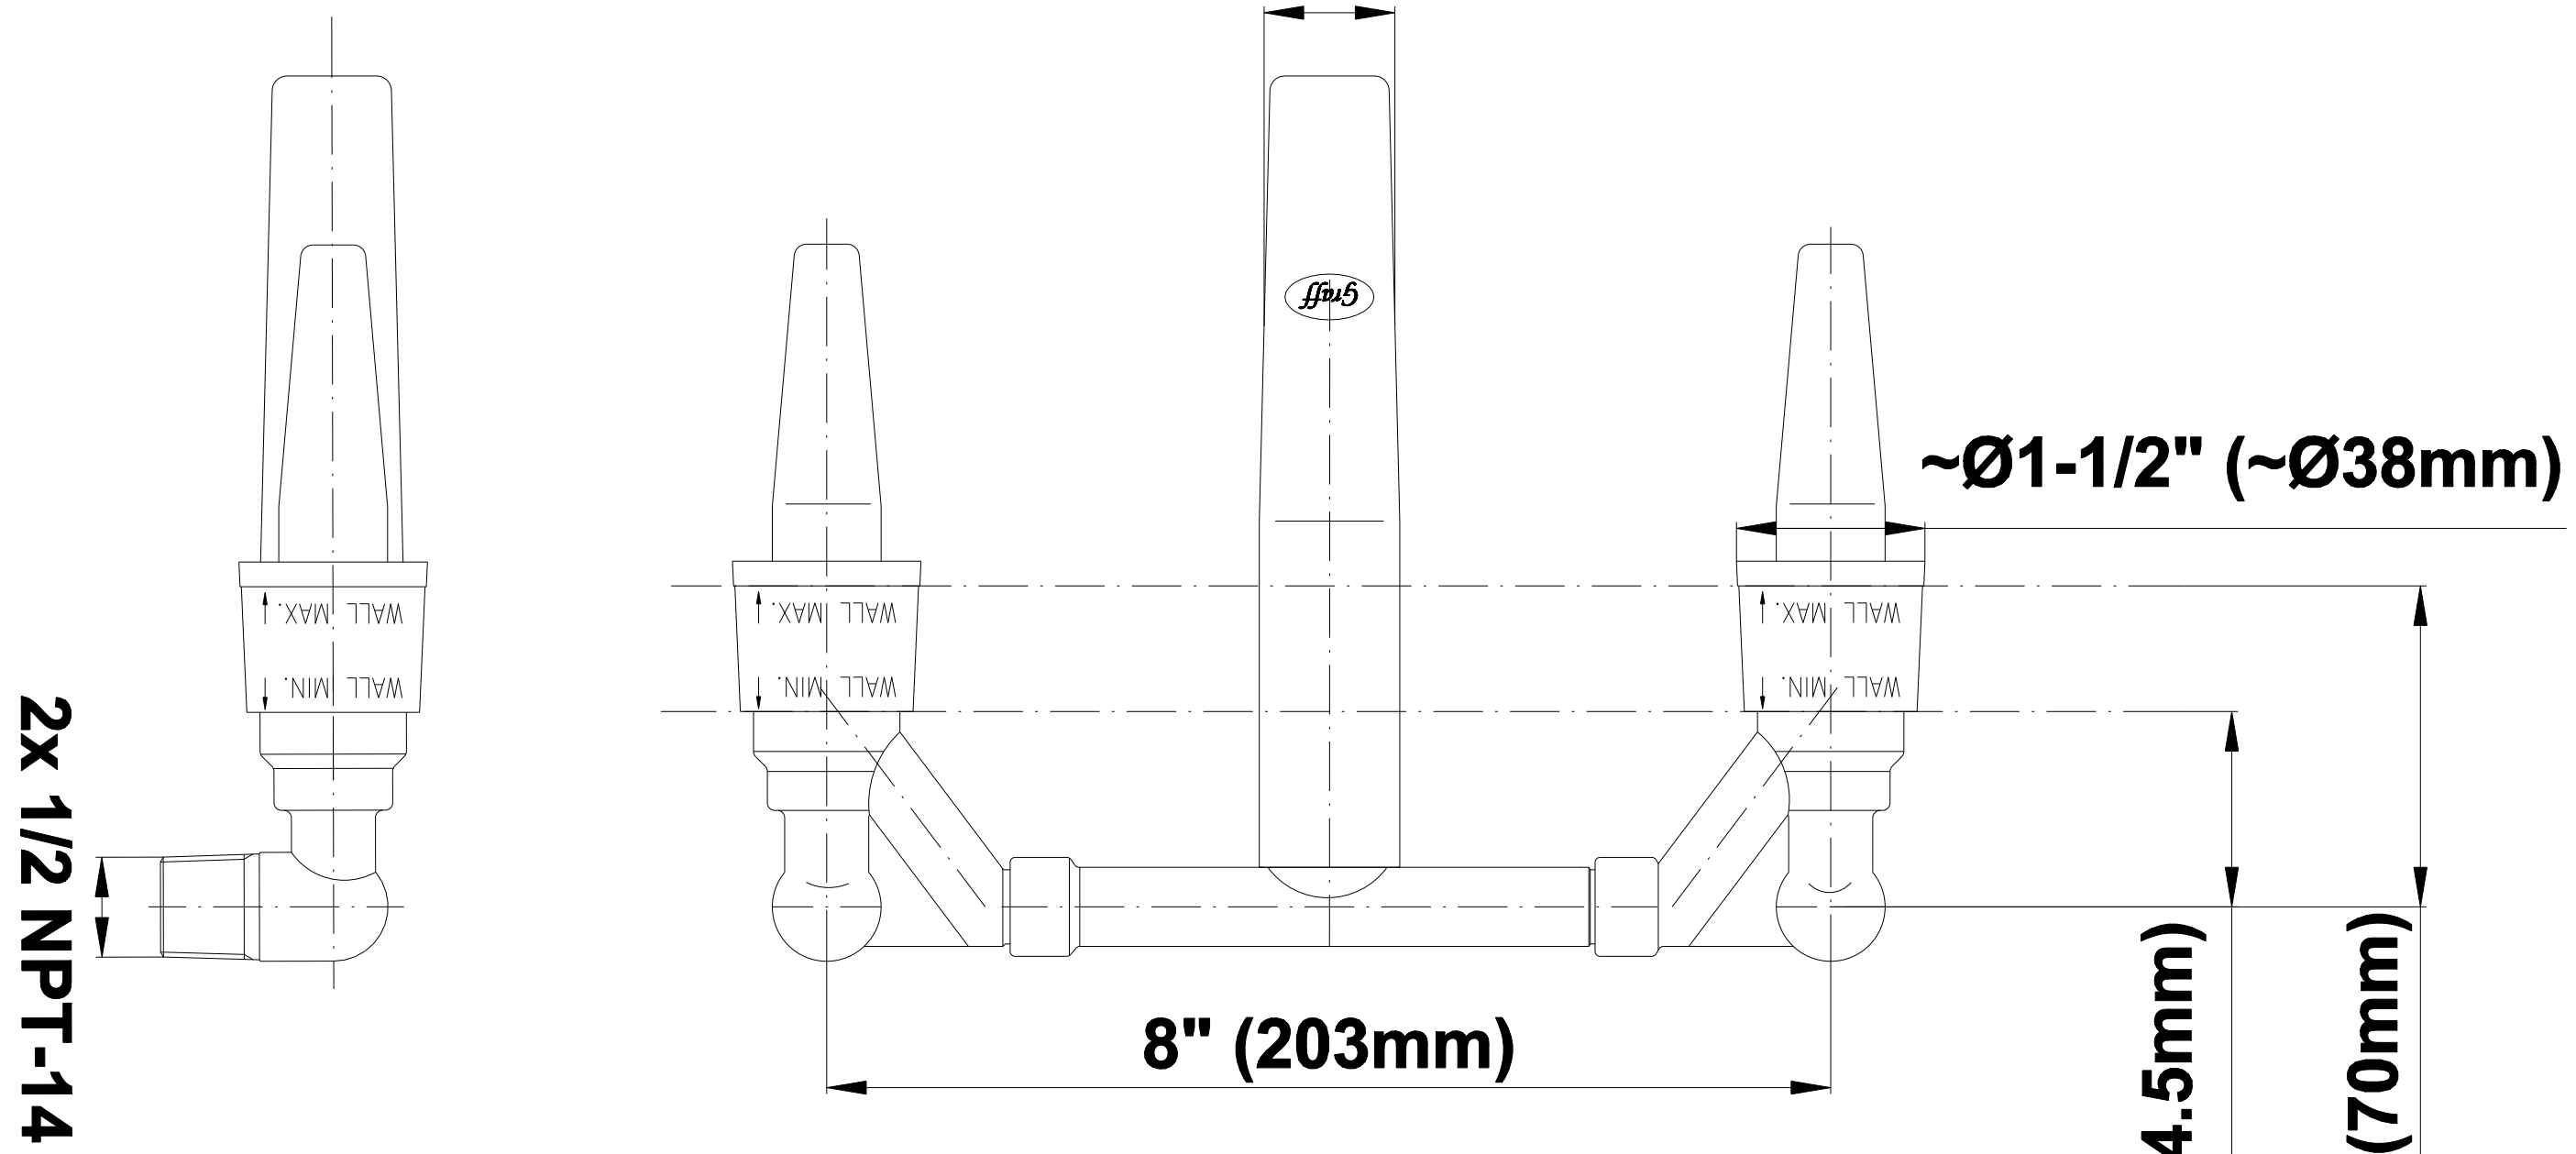

BATHROOM
Lauren Wall-Mounted Lavatory
Faucet
G-2430-LM22

GRAFF®

Information

- Installs on 8" centers
- Aerated flow rate ≤ 1.2 max gpm
- 7-1/16" spout reach
- Drain assembly not included
- Optional Matching Decorative Trap G-9973
- ADA
- CALGreen

Steelnox®
(Satin Nickel)

Vintage
Brushed Brass

~Ø1-1/8" (~Ø29mm)

Valve Rough G-1005

Wall Min: 1-3/4" (44.5mm)

Wall Max: 2-3/4" (70mm)

BATHROOM
Lauren Wall-Mounted Lavatory
Faucet
G-2430-LM22

GRAFF®

Information

- Installs on 8" centers
- Aerated flow rate ≤ 1.2 max gpm
- 7-1/16" spout reach
- Drain assembly not included
- Optional Matching Decorative Trap G-9973
- ADA
- CALGreen

Finishes

24K Gold

24K Brushed
Gold