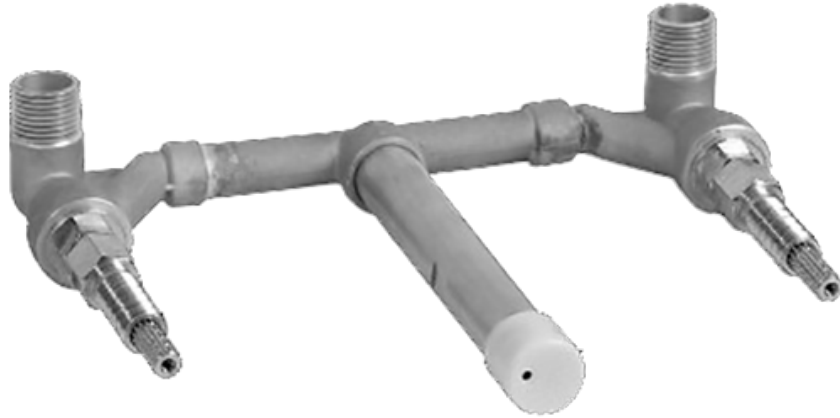

BATHROOM
Lauren Wall-Mounted Lavatory
Faucet
G-2430-LM22

GRAFF®

Information

- Installs on 8" centers
- Aerated flow rate ≤ 1.2 max gpm
- 7-1/16" spout reach
- Drain assembly not included
- Optional Matching Decorative Trap G-9973
- ADA
- CALGreen

BATHROOM
Rough Valve
G-1005

GRAFF®

Finishes

24K Gold

24K Brushed
Gold

Olive Bronze

Polished
Chrome

Polished
Nickel

Steelnox®
(Satin Nickel)

Vintage
Brushed Brass

~Ø1-1/8" (~Ø29mm)

Valve Rough G-1005

Wall Min: 1-3/4" (44.5mm)

Wall Max: 2-3/4" (70mm)

BATHROOM
Lauren Wall-Mounted Lavatory
Faucet
G-2430-LM22

GRAFF®

Information

- Installs on 8" centers
- Aerated flow rate ≤ 1.2 max gpm
- 7-1/16" spout reach
- Drain assembly not included
- Optional Matching Decorative Trap G-9973
- ADA
- CALGreen

Finishes

24K Gold

24K Brushed
Gold