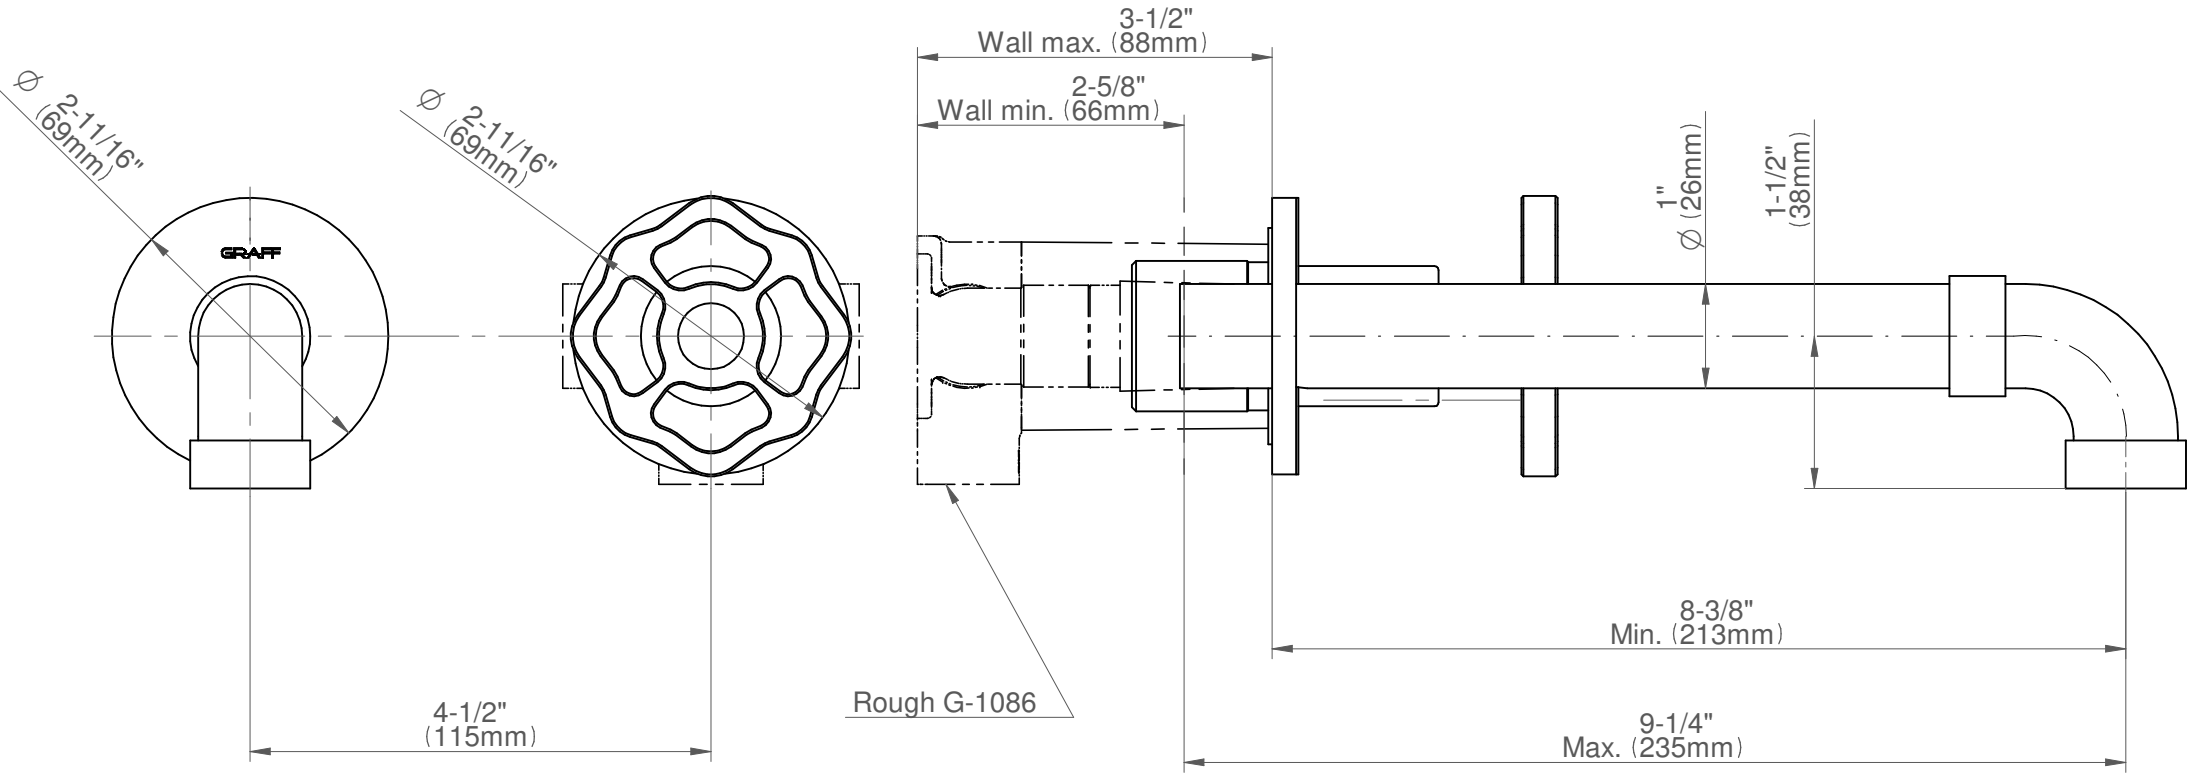

BATHROOM
Vintage Wall-Mounted Lavatory
Faucet with Single Handle
G-11336-C18

GRAFF®

Information

- Wall-mount spout and handle installation
- Aerated flow rate ≤ 1.2 max gpm
- 9-1/4" spout reach
- Handle may be installed on left or right of spout
- Drain assembly not included
- Optional extension kit
- Optional matching decorative trap G-9973
- CALGreen

GN-11336-C18B-T

Vintage Series

BATHROOM
 Vintage Wall-Mounted Lavatory
 Faucet with Single Handle

Information

- Wall-mount spout and handle installation
- Aerated flow rate ≤ 1.2 max gpm
- 9-1/4" spout reach
- Handle may be installed on left or right of spout
- Drain assembly not included
- Optional extension kit
- Optional matching decorative trap G-9973
- CALGreen