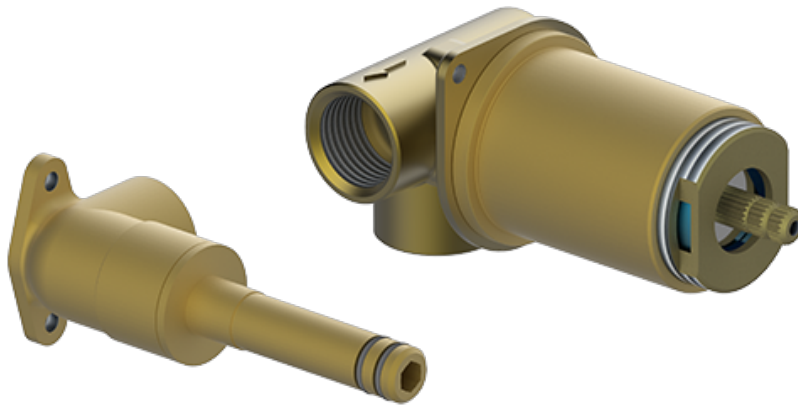

BATHROOM
Vintage Wall-Mounted Lavatory
Faucet with Single Handle
G-11336-C18

GRAFF®

Information

- Wall-mount spout and handle installation
- Aerated flow rate ≤ 1.2 max gpm
- 9-1/4" spout reach
- Handle may be installed on left or right of spout
- Drain assembly not included
- Optional extension kit
- Optional matching decorative trap G-9973
- CALGreen

GN-11336-C18B-T

Vintage Series

BATHROOM
 Vintage Wall-Mounted Lavatory
 Faucet with Single Handle

Information

- Wall-mount spout and handle installation
- Aerated flow rate ≤ 1.2 max gpm
- 9-1/4" spout reach
- Handle may be installed on left or right of spout
- Drain assembly not included
- Optional extension kit
- Optional matching decorative trap G-9973
- CALGreen

Finishes

Architectural
White

GN-11336-C18B-T

Vintage Series

Finishes

24K Gold

24K Brushed Gold

24K Brushed Gold with Black Accents