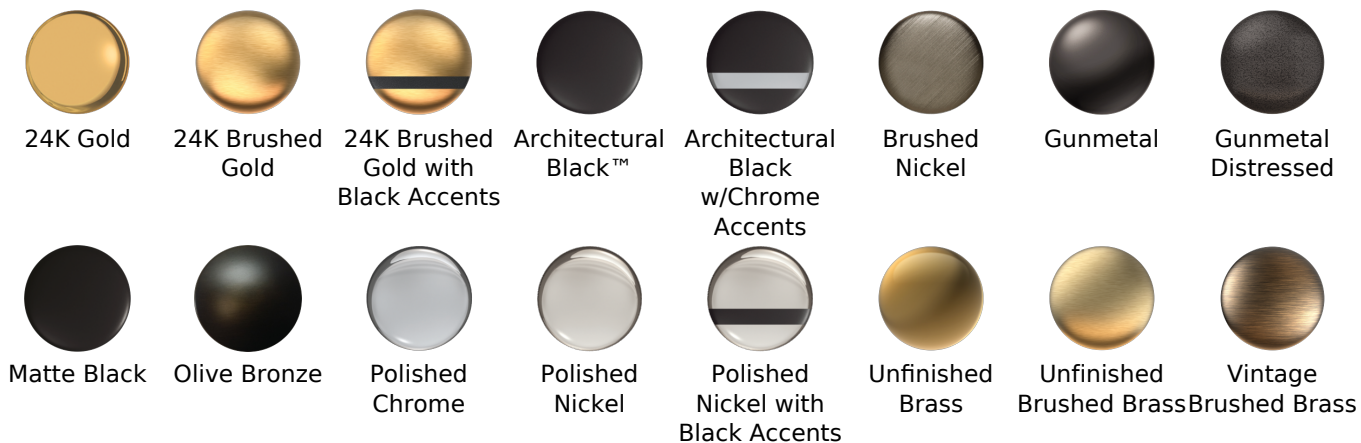

Finishes

Architectural
White

GN-11336-C18B-T

Vintage Series

Finishes

24K Gold

24K Brushed Gold

24K Brushed Gold with Black Accents

Architectural Black™

Architectural Black w/Chrome Accents

Brushed Nickel

Gunmetal

Gunmetal Distressed

Matte Black

Olive Bronze

Polished Chrome

Polished Nickel

Polished Nickel with Black Accents

Unfinished Brass

Unfinished Brushed Brass

Vintage Brushed Brass

Architectural White

G-1086

Vintage Series