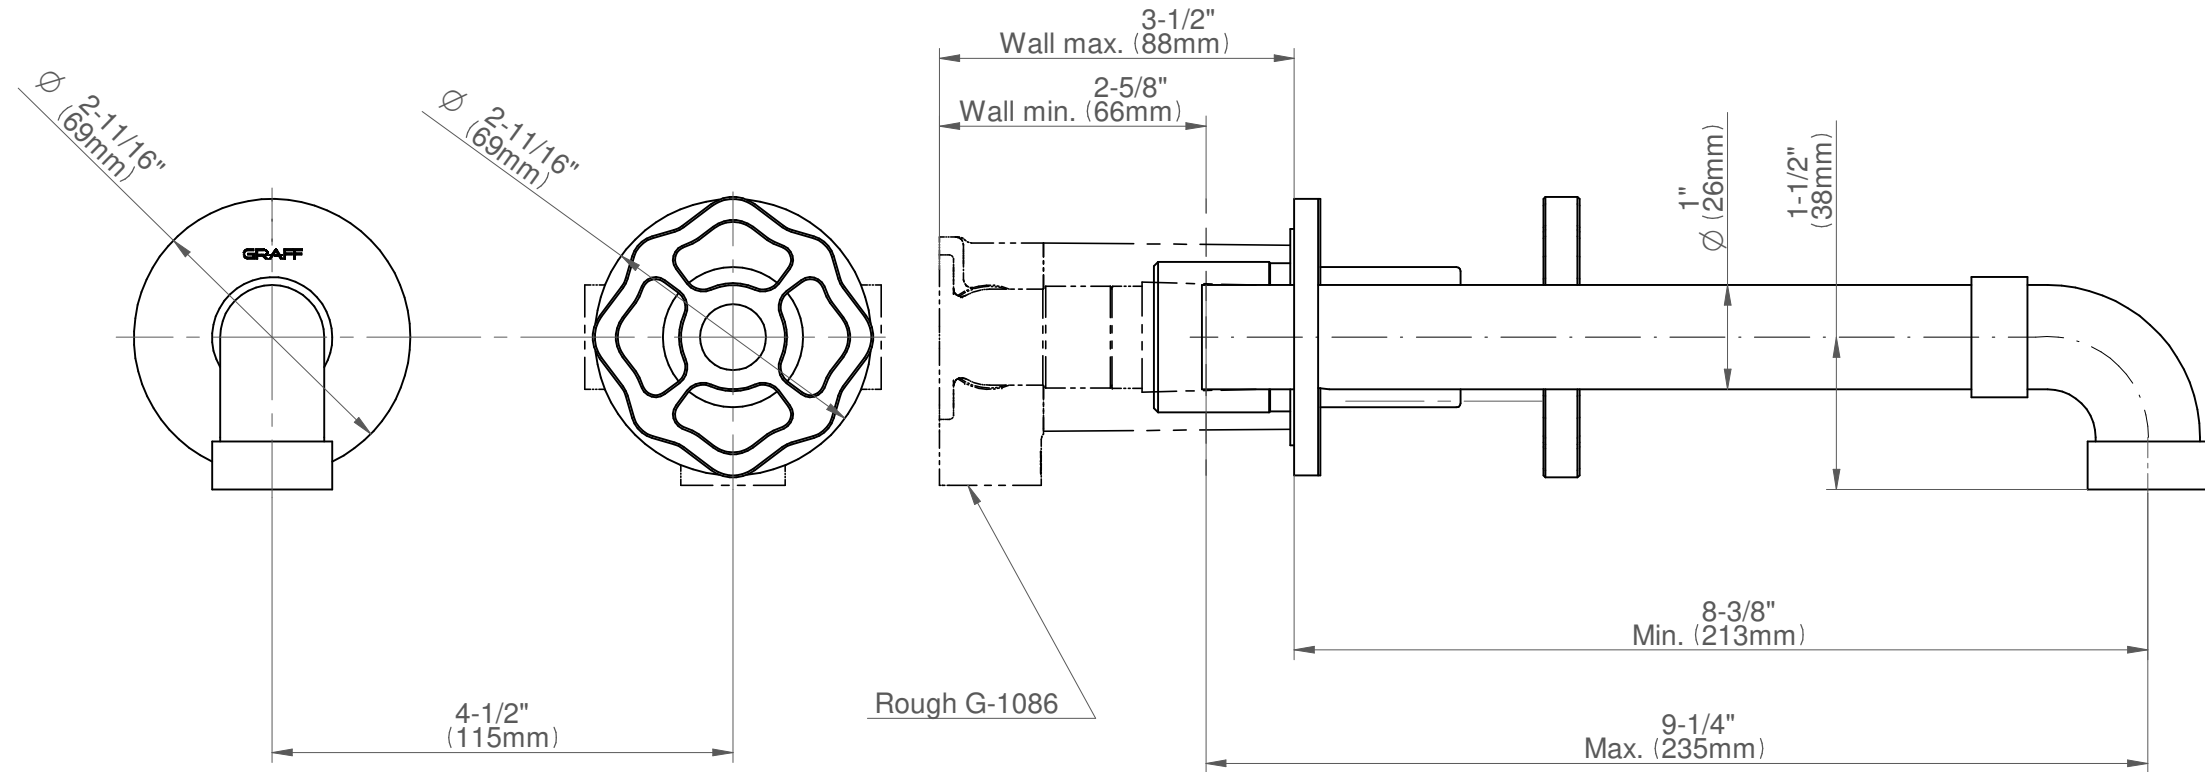

GN-11336-C18B-T

Vintage Series