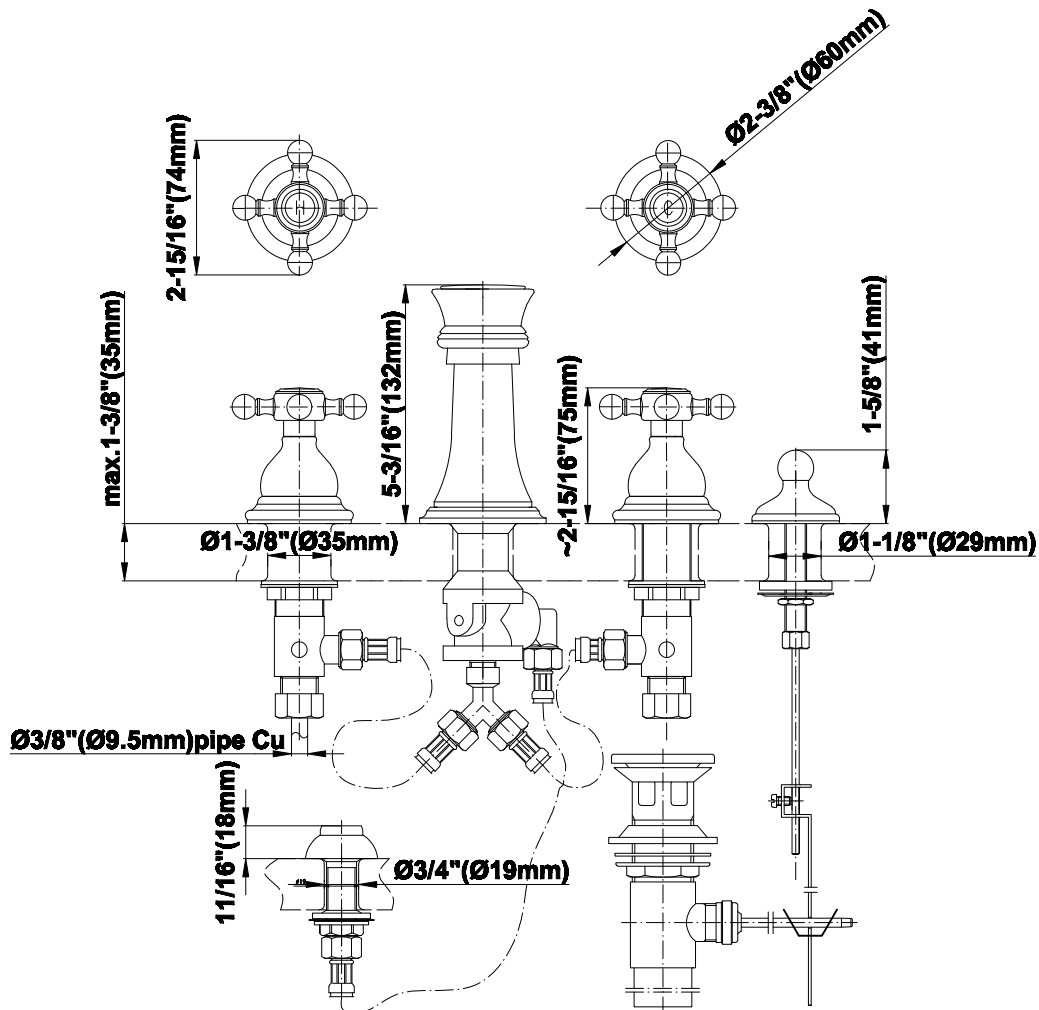

The measurements shown are for reference only. Products and specifications shown are subject to change without notice. Revised 07/2012.

www.graff-faucets.com | phone: 800-954-4723