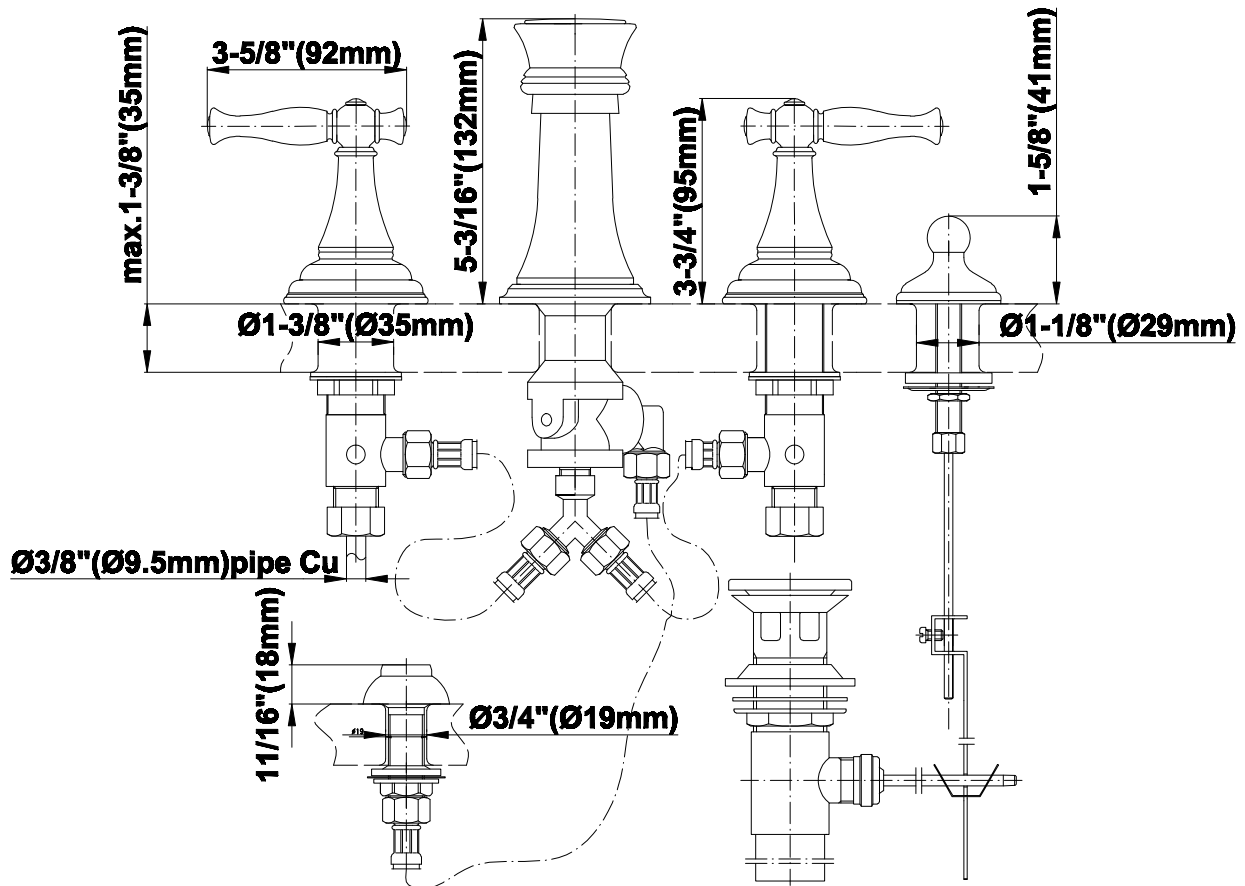

The measurements shown are for reference only. Products and specifications shown are subject to change without notice. Revised 07/2012.

www.graff-faucets.com | phone: 800-954-4723