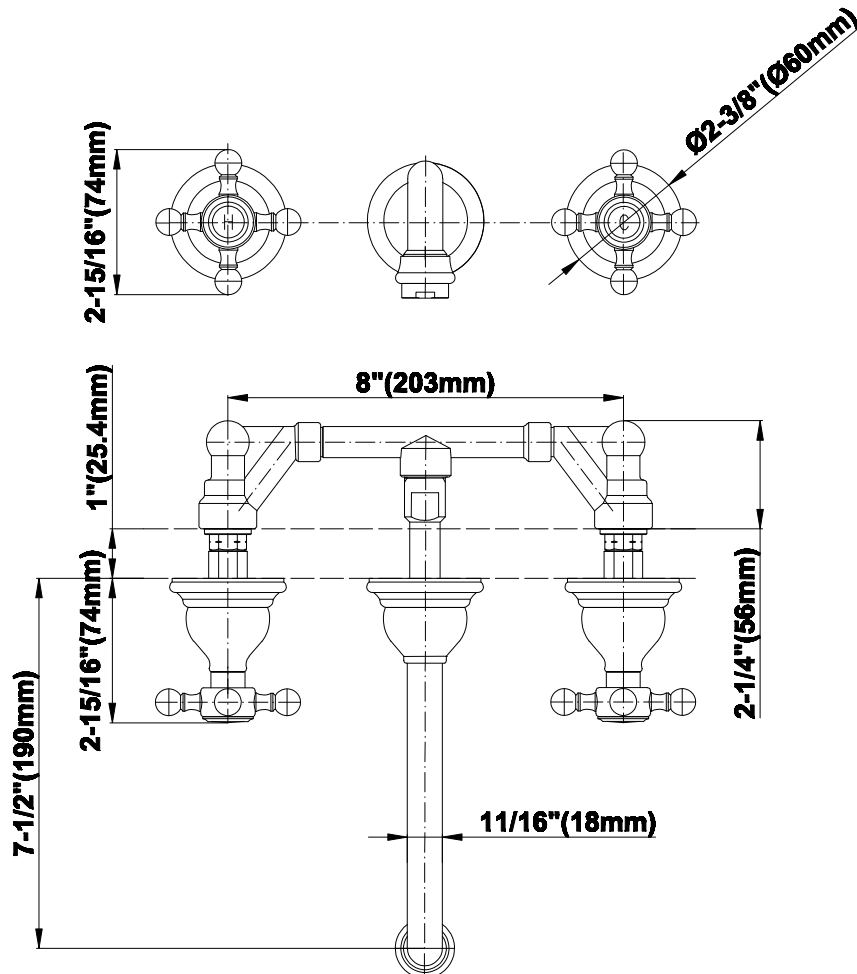

The measurements shown are for reference only. Products and specifications shown are subject to change without notice. Revised 07/2012.

www.graff-faucets.com | phone: 800-954-4723