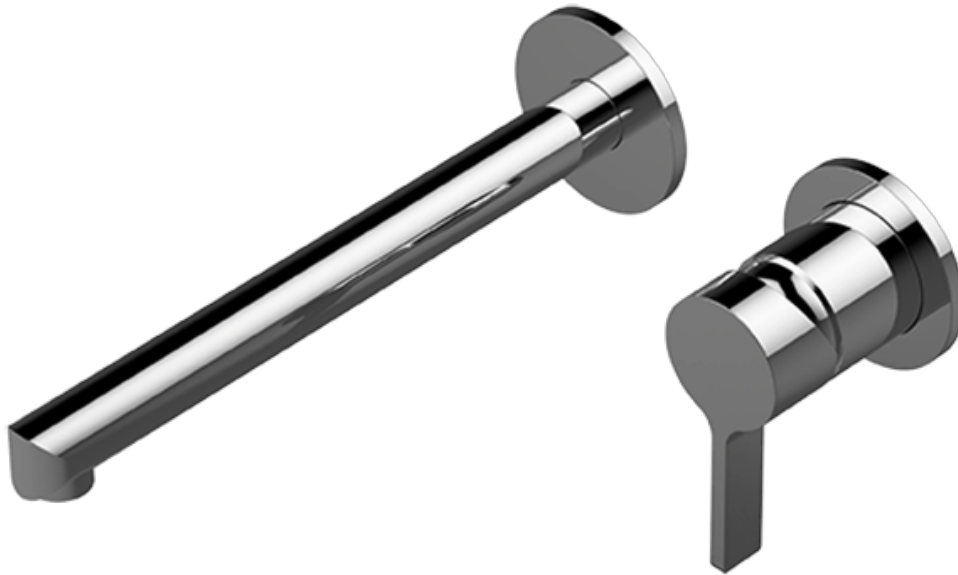

BATHROOM
Terra Wall-Mounted Lavatory
Faucet with Single Handle
G-6735-LM46W

GRAFF®

Information

- Wall-mount spout and handle installation
- Aerated flow rate ≤ 1.2 max gpm
- 7-1/2" spout reach
- Drain assembly not included
- Optional Matching Decorative Trap G-9970
- Optional extension kit
- Handle may be installed on left or right of spout
- ADA
- CALGreen

G-6735-LM46W

Terra Collection

Wall-Mounted Lavatory Faucet (Rough and Trim)

GRAFF[®]
CUTTING EDGE DESIGN

Product Features

- Wall-mount spout and handle installation
- Aerated flow rate ≤ 1.5 max gpm
- 7-1/2" spout reach
- Drain assembly sold separate