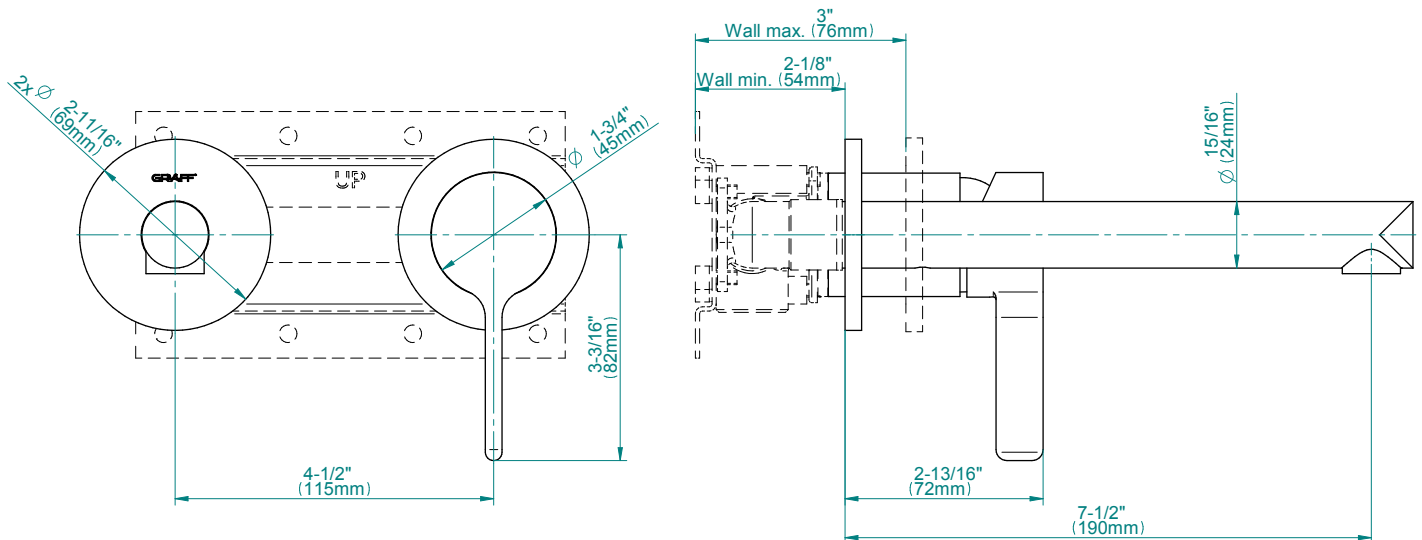

The measurements shown are for reference only. Products and specifications shown are subject to change without notice. Revised 06/2014

www.graff-faucets.com | phone: 800-954-4723