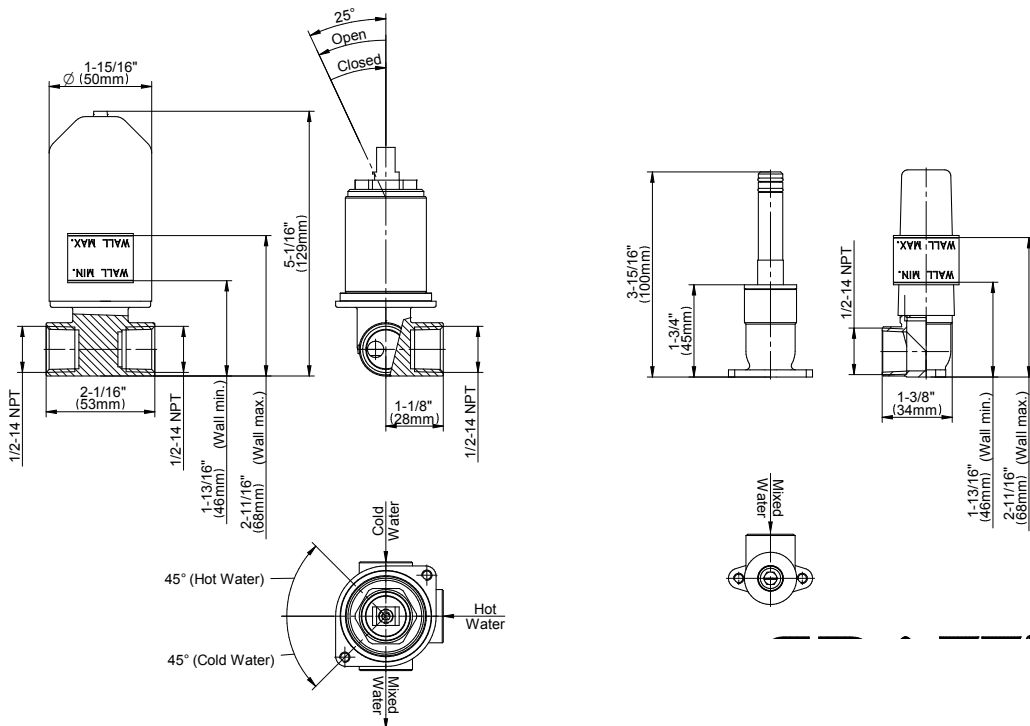

G-1085
Rough Valve

Product Features

- GPM depends on trim

Warranty

- Limited lifetime warranty

For complete warranty information go to <https://www.graff-faucets.com/en-nam/warranty>

The measurements shown are for reference only. Products and specifications shown are subject to change without notice. Revised 6/2018.

BATHROOM
Terra Wall-Mounted Lavatory
Faucet with Single Handle
G-6735-LM46W

GRAFF®

Information

- Wall-mount spout and handle installation
- Aerated flow rate ≤ 1.2 max gpm
- 7-1/2" spout reach
- Drain assembly not included
- Optional Matching Decorative Trap G-9970
- Optional extension kit
- Handle may be installed on left or right of spout
- ADA
- CALGreen