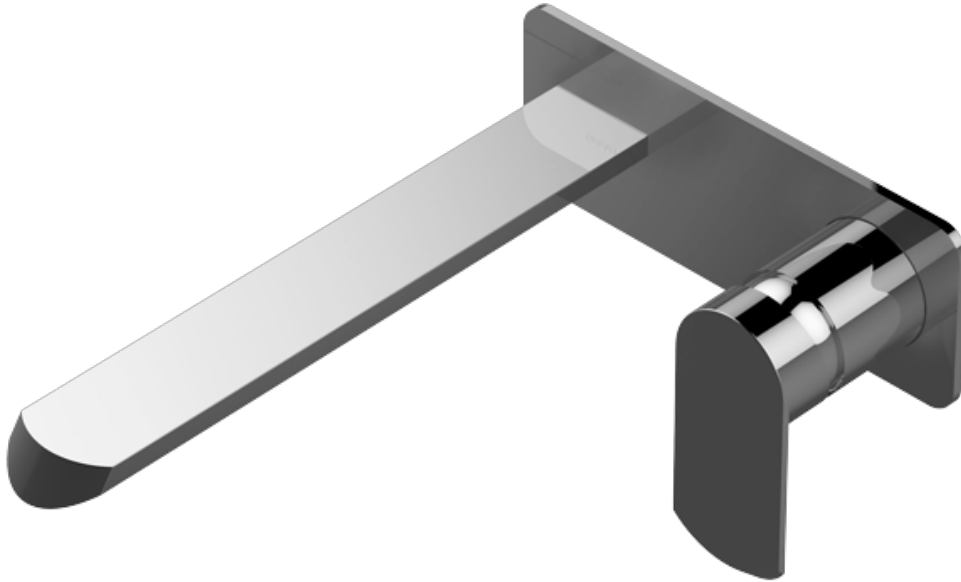

BATHROOM
Phase Wall-Mounted Lavatory
Faucet with Single Handle
G-6636-LM45W

GRAFF®

Information

- Wall-mount spout and handle installation
- Aerated flow rate ≤ 1.2 max gpm
- 9-1/4" spout reach
- Drain assembly not included
- Optional matching decorative trap G-9970
- Optional extension kit
- ADA
- CALGreen

G-6636-LM45W

Phase Collection

Wall-Mounted Lavatory Faucet w/Single Handle

GRAFF[®]
CUTTING EDGE DESIGN

Product Features

- Wall mount spout and handle installation
- Aerated flow rate ≤ 1.2 max gpm
- 9-1/4" spout reach
- Swivel aerator
- Drain assembly not included

Matte Black

Olive Bronze

Polished
Chrome

Polished
Nickel

Architectural
White

BATHROOM
Phase Wall-Mounted Lavatory
Faucet with Single Handle
G-6636-LM45W

GRAFF®

Information