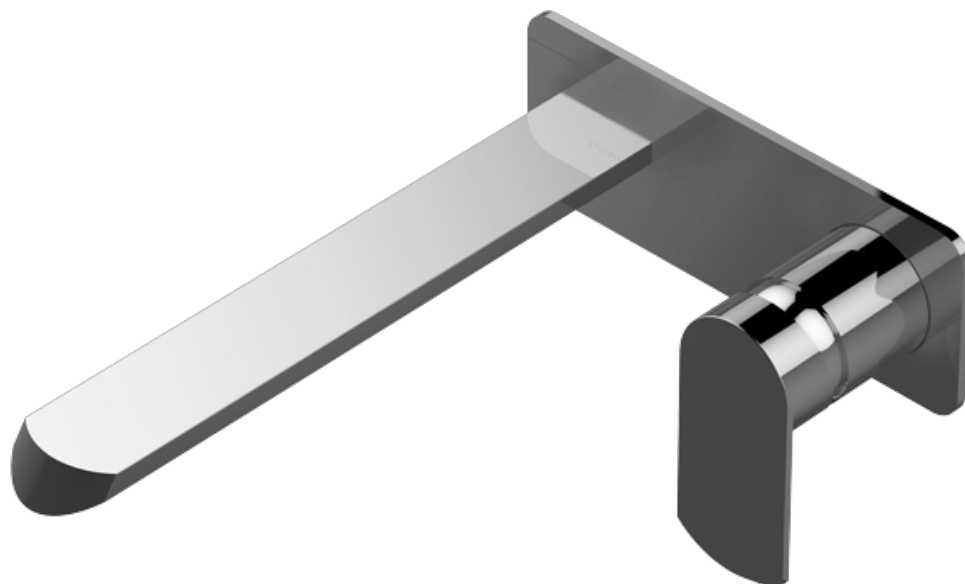

BATHROOM
Phase Wall-Mounted Lavatory
Faucet with Single Handle
G-6636-LM45W

GRAFF®

Information

- Wall-mount spout and handle installation
- Aerated flow rate ≤ 1.2 max gpm
- 9-1/4" spout reach
- Drain assembly not included
- Optional matching decorative trap G-9970
- Optional extension kit
- ADA
- CALGreen

G-6636-LM45W

Phase Collection

Wall-Mounted Lavatory Faucet w/Single Handle

GRAFF[®]
CUTTING EDGE DESIGN

Product Features

- Wall mount spout and handle installation
- Aerated flow rate ≤ 1.2 max gpm
- 9-1/4" spout reach
- Swivel aerator
- Drain assembly not included

Matte Black

Olive Bronze

Polished
Chrome

Polished
Nickel

Architectural
White

BATHROOM
Phase Wall-Mounted Lavatory
Faucet with Single Handle
G-6636-LM45W

GRAFF®

Information

- Wall-mount spout and handle installation
- Aerated flow rate ≤ 1.2 max gpm
- 9-1/4" spout reach
- Drain assembly not included
- Optional matching decorative trap G-9970
- Optional extension kit
- ADA
- CALGreen