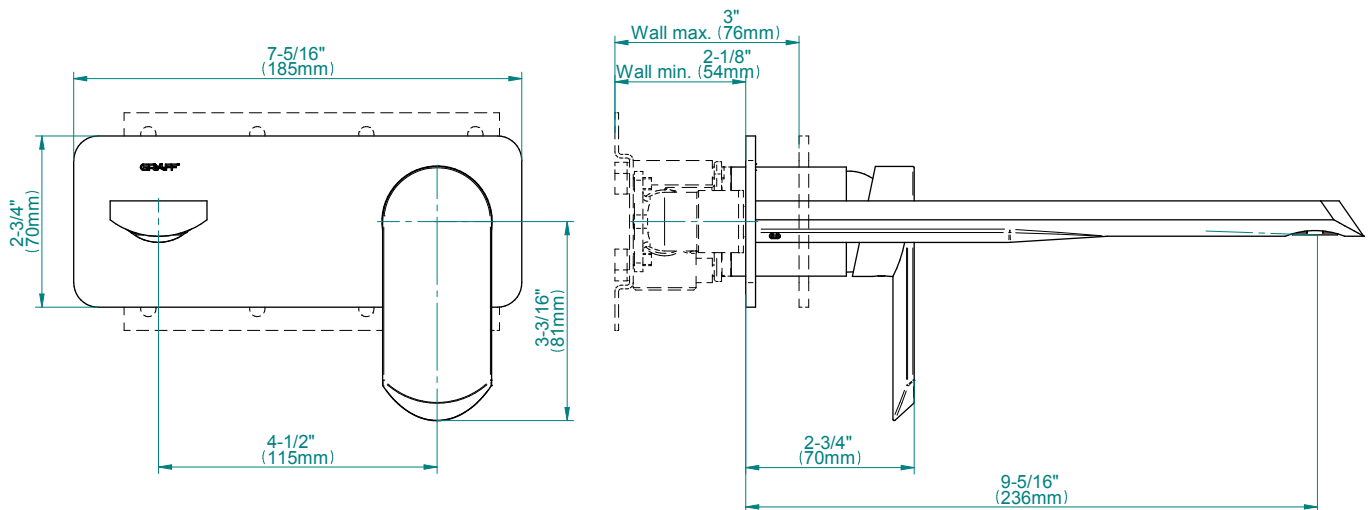

The measurements shown are for reference only. Products and specifications shown are subject to change without notice. Revised 11/2017

www.graff-designs.com | phone: 800-954-4723