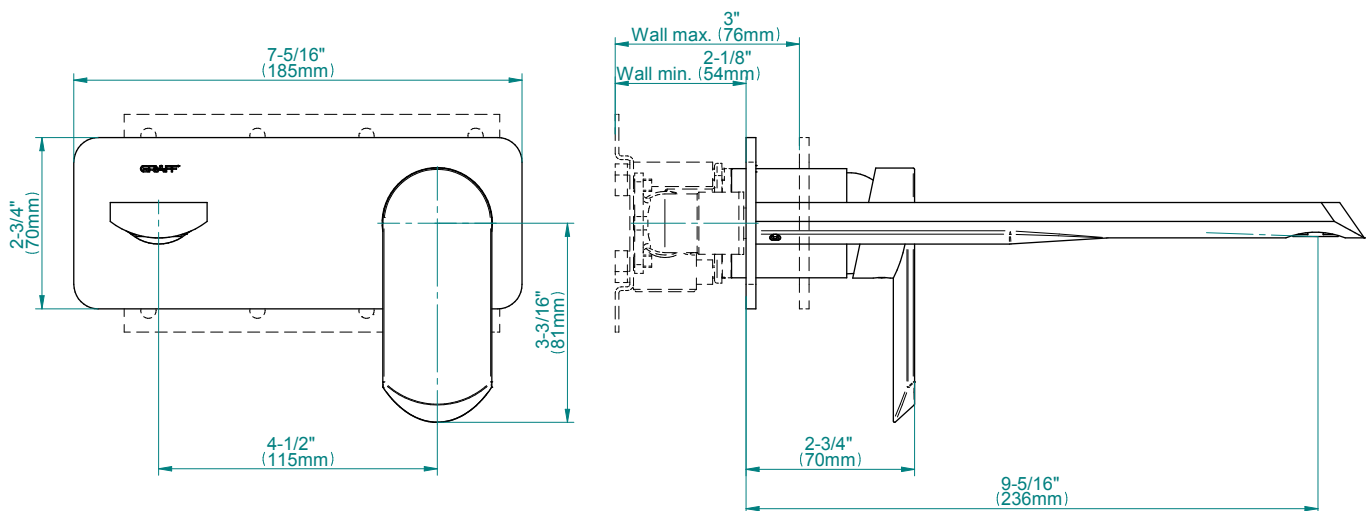

The measurements shown are for reference only. Products and specifications shown are subject to change without notice. Revised 11/2017

www.graff-designs.com | phone: 800-954-4723