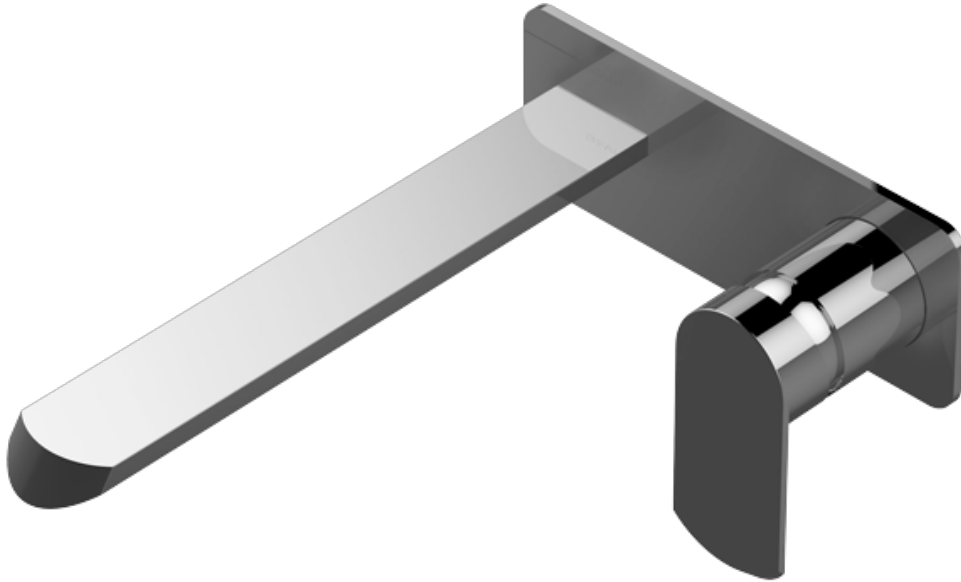

BATHROOM  
Phase Wall-Mounted Lavatory  
Faucet with Single Handle  
**G-6635-LM45W**

---

**GRAFF®**

### **Information**

- Wall-mount spout and handle installation
- Aerated flow rate  $\leq 1.2$  max gpm
- 7-1/2" spout reach
- Drain assembly not included
- Optional Matching Decorative Trap G-9970
- Optional extension kit
- ADA
- CALGreen

# G-6635-LM45W

Phase Collection

Wall-Mounted Lavatory Faucet w/Single Handle

## Product Features

- Wall mount spout and handle installation
- Aerated flow rate  $\leq 1.2$  max gpm
- 7-1/2" spout reach
- Drain assembly not included