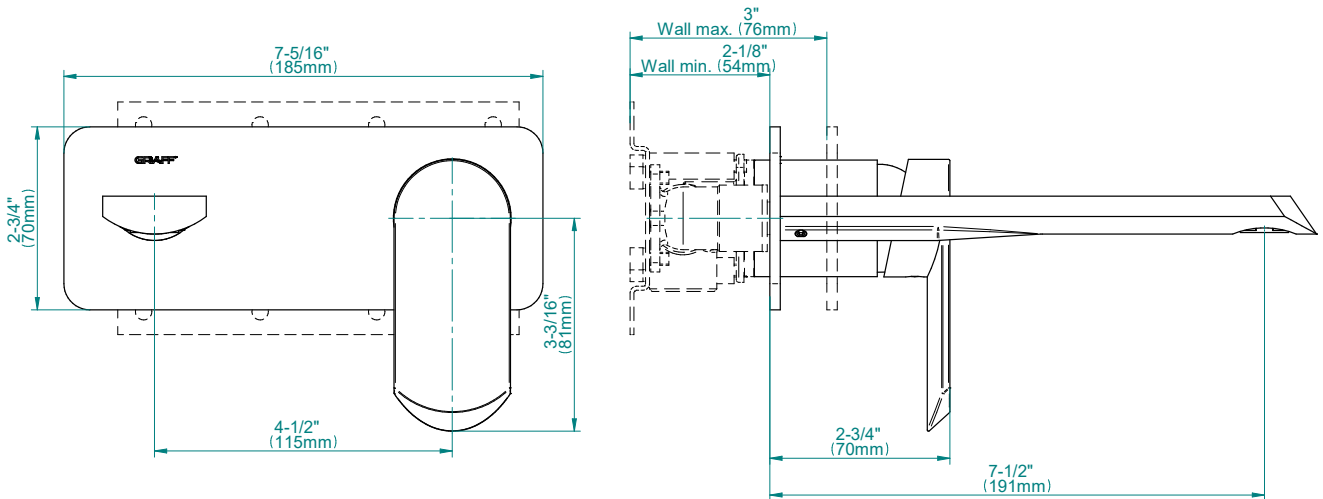

Warranty

- Limited lifetime warranty

For complete warranty information go to <https://www.graff-designs.com/en/info/faqs>