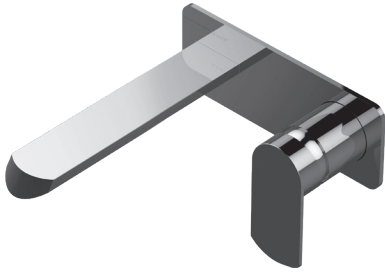

BATHROOM  
Phase Wall-Mounted Lavatory  
Faucet with Single Handle  
**G-6635-LM45W**

---

**GRAFF®**

### **Information**

- Wall-mount spout and handle installation
- Aerated flow rate  $\leq 1.2$  max gpm
- 7-1/2" spout reach
- Drain assembly not included
- Optional Matching Decorative Trap G-9970
- Optional extension kit
- ADA
- CALGreen

# G-6635-LM45W

Phase Collection

Wall-Mounted Lavatory Faucet w/Single Handle

## Product Features

- Wall mount spout and handle installation
- Aerated flow rate  $\leq 1.2$  max gpm
- 7-1/2" spout reach
- Drain assembly not included