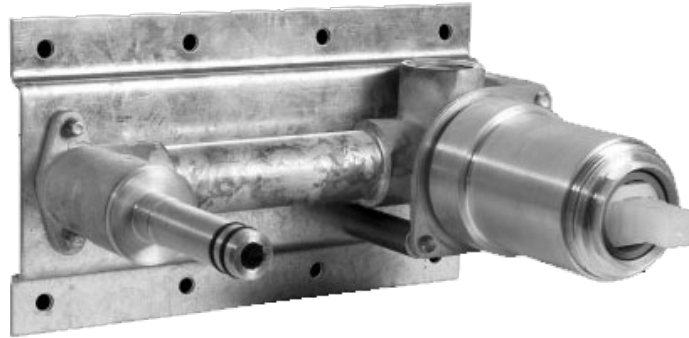

BATHROOM
Rough Valve
G-1020

GRAFF®

Finishes

24K Gold

24K Brushed
Gold

Architectural
Black™

Brushed
Nickel

Matte Black

Olive Bronze

Polished
Chrome

Polished
Nickel

Architectural
White