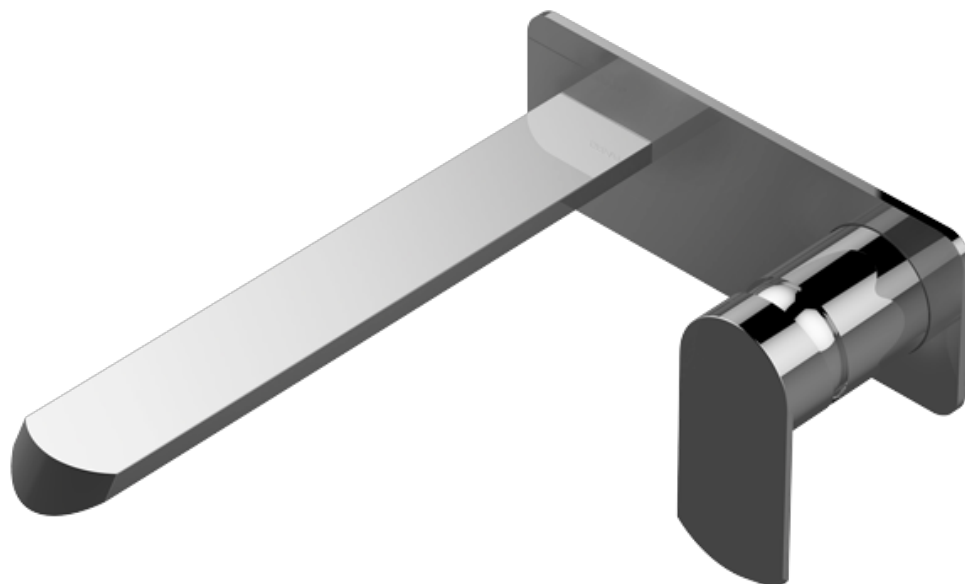

Matte Black

Olive Bronze

Polished  
Chrome

Polished  
Nickel

Architectural  
White

BATHROOM  
Phase Wall-Mounted Lavatory  
Faucet with Single Handle  
**G-6635-LM45W**

**GRAFF®**

### Information

- Wall-mount spout and handle installation
- Aerated flow rate  $\leq 1.2$  max gpm
- 7-1/2" spout reach
- Drain assembly not included
- Optional Matching Decorative Trap G-9970
- Optional extension kit
- ADA
- CALGreen