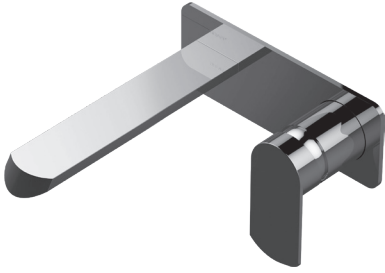

G-6635-LM45W

Phase Collection

Wall-Mounted Lavatory Faucet w/Single Handle

GRAFF®