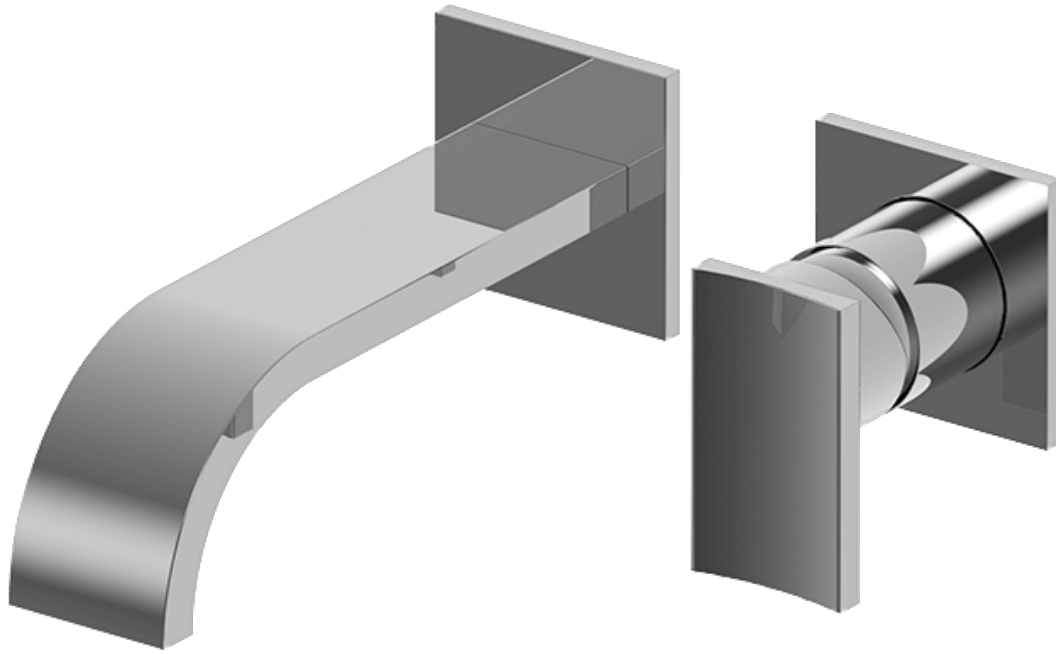

BATHROOM
Sade Wall-Mounted Lavatory
Faucet
G-1835-LM36W

GRAFF®

Information

- Wall-mount spout and handle installation
- Aerated Flow Rate ~2.2 gpm @60 psi
- 7-1/2" spout reach
- Drain assembly not included
- Optional Matching Decorative Trap G-9971
- Handle may be installed on left or right of spout
- Optional extension kit
- ADA

G-1835-LM36W

Sade Collection

Wall-Mounted Lavatory Faucet w/Single Handle

GRAFF®

Product Features

- Wall-mount spout and handle installation
- Aerated flow rate ~2.2 gpm @60 psi
- 7-1/2" spout reach
- Handle may be installed on left or right of spout
- Drain assembly not included