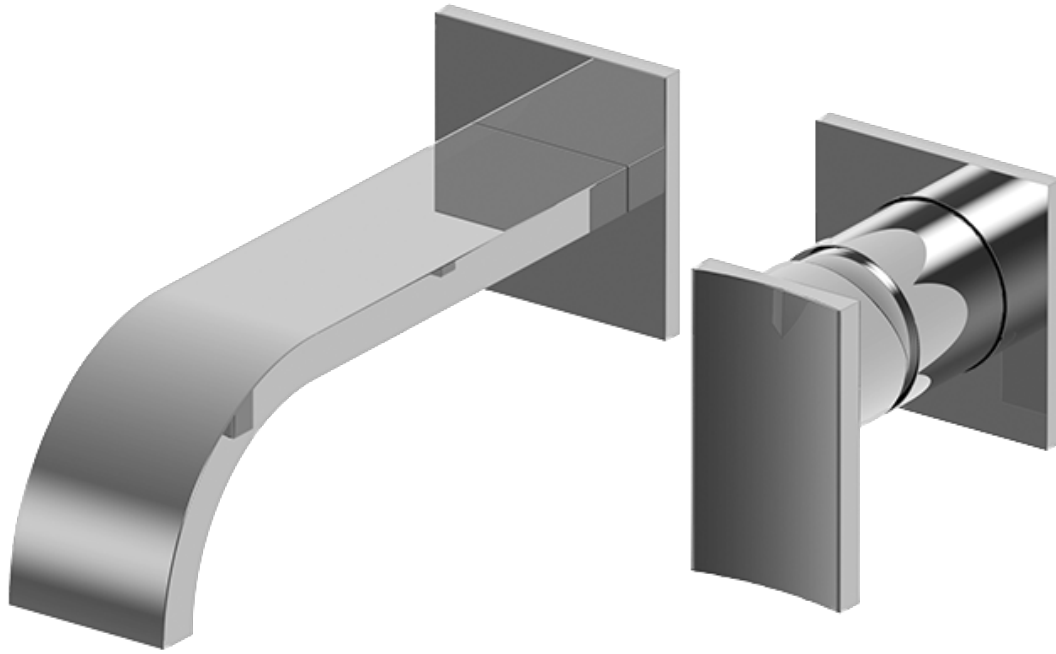

BATHROOM
Sade Wall-Mounted Lavatory
Faucet
G-1835-LM36W

GRAFF®

Information

- Wall-mount spout and handle installation
- Aerated Flow Rate ~2.2 gpm @60 psi
- 7-1/2" spout reach
- Drain assembly not included
- Optional Matching Decorative Trap G-9971
- Handle may be installed on left or right of spout
- Optional extension kit
- ADA

G-1835-LM36W

Sade Collection

Wall-Mounted Lavatory Faucet w/Single Handle

GRAFF®

Product Features

- Wall-mount spout and handle installation
- Aerated flow rate ~2.2 gpm @60 psi
- 7-1/2" spout reach
- Handle may be installed on left or right of spout
- Drain assembly not included

www.graff-designs.com | phone: 800-954-4723

BATHROOM
Sade Wall-Mounted Lavatory
Faucet
G-1835-LM36W

GRAFF®

Information

- Wall-mount spout and handle installation
- Aerated Flow Rate ~2.2 gpm @60 psi
- 7-1/2" spout reach
- Drain assembly not included
- Optional Matching Decorative Trap G-9971
- Handle may be installed on left or right of spout
- Optional extension kit
- ADA