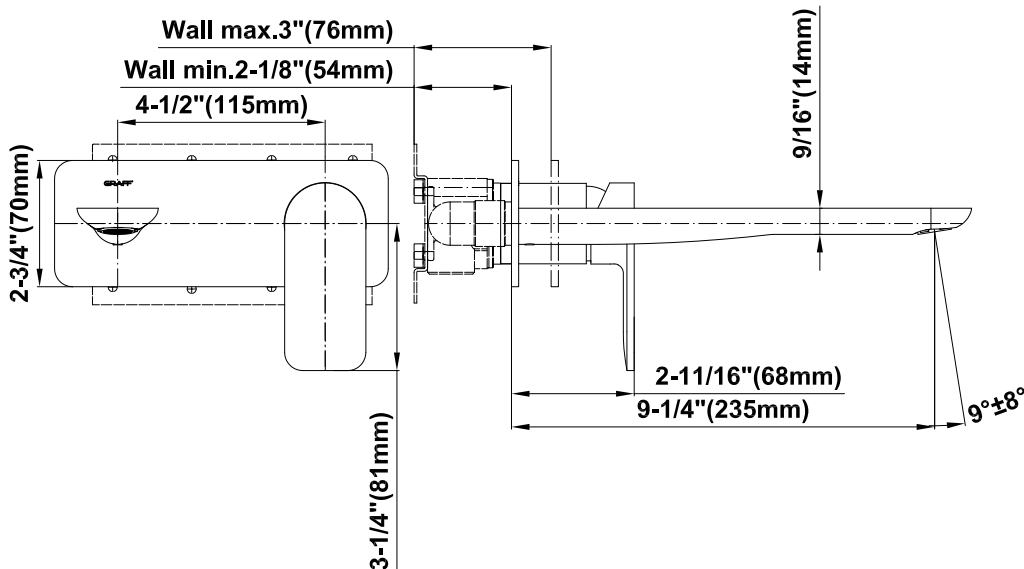

Warranty

- Limited lifetime warranty

For complete warranty information go to
<http://www.graff-designs.com/en/info/faqs>