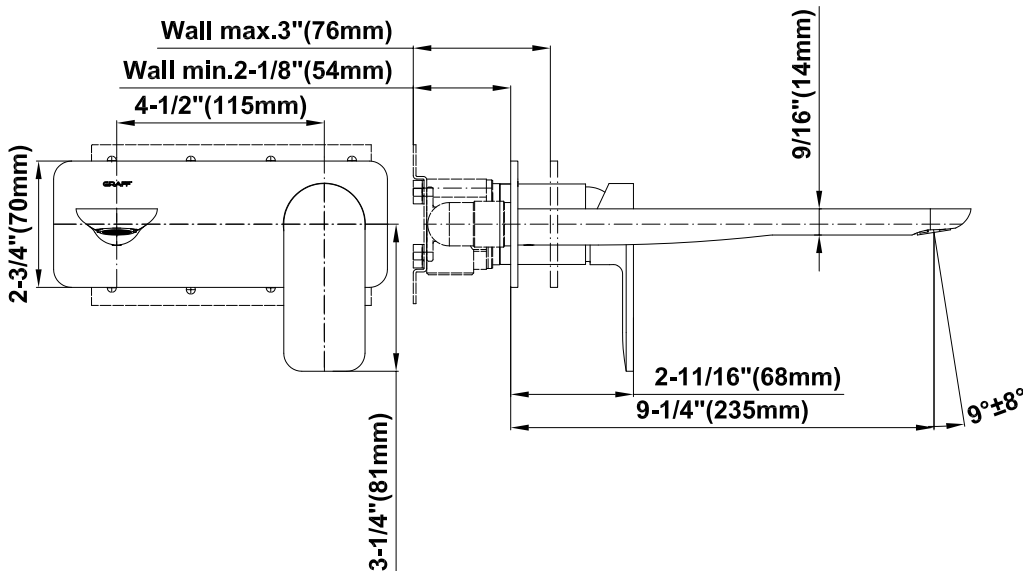

Warranty

- Limited lifetime warranty

For complete warranty information go to <http://www.graff-designs.com/en/info/faqs>