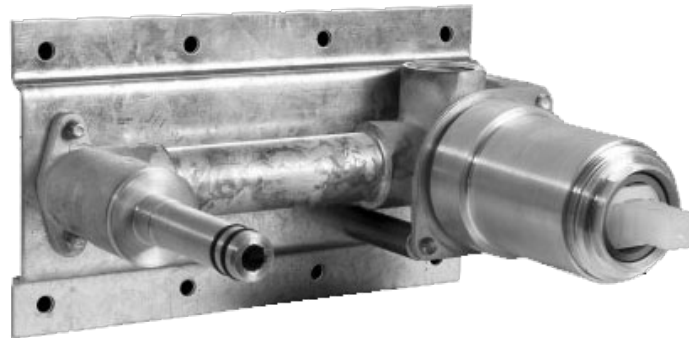

BATHROOM
Sento Wall-Mounted Lavatory
Faucet w/Single Handle
G-6336-LM42W

GRAFF[®]

Information

- Wall-mount spout and handle installation
- Aerated flow rate ≤ 1.2 max gpm
- 9-1/4" spout reach
- Drain assembly not included
- Optional matching decorative trap G-9970
- Optional extension kit
- ADA
- CALGreen

G-6336-LM42W

Sento Collection

Wall-Mounted Lavatory Faucet w/Single Handle

GRAFF[®]
CUTTING EDGE DESIGN

Product Features

- Wall-mount spout and handle installation
- Aerated flow rate ≤ 1.2 max gpm
- 9-1/4" spout reach
- Swivel aerator
- Optional extension kit

www.graff-designs.com | phone: 800-954-4723

Finishes

BATHROOM
 Sento Wall-Mounted Lavatory
 Faucet w/Single Handle
G-6336-LM42W

Information

- Wall-mount spout and handle installation
- Aerated flow rate ≤ 1.2 max gpm
- 9-1/4" spout reach
- Drain assembly not included
- Optional matching decorative trap G-9970
- Optional extension kit
- ADA
- CALGreen

Finishes

Unfinished Unfinished Architectural
Brass Brushed Brass White

G-6336-LM42W

Sento Collection

Wall-Mounted Lavatory Faucet w/Single Handle

Product Features

- Wall-mount spout and handle installation
- Aerated flow rate ≤ 1.2 max gpm
- 9-1/4" spout reach
- Swivel aerator
- Optional extension kit