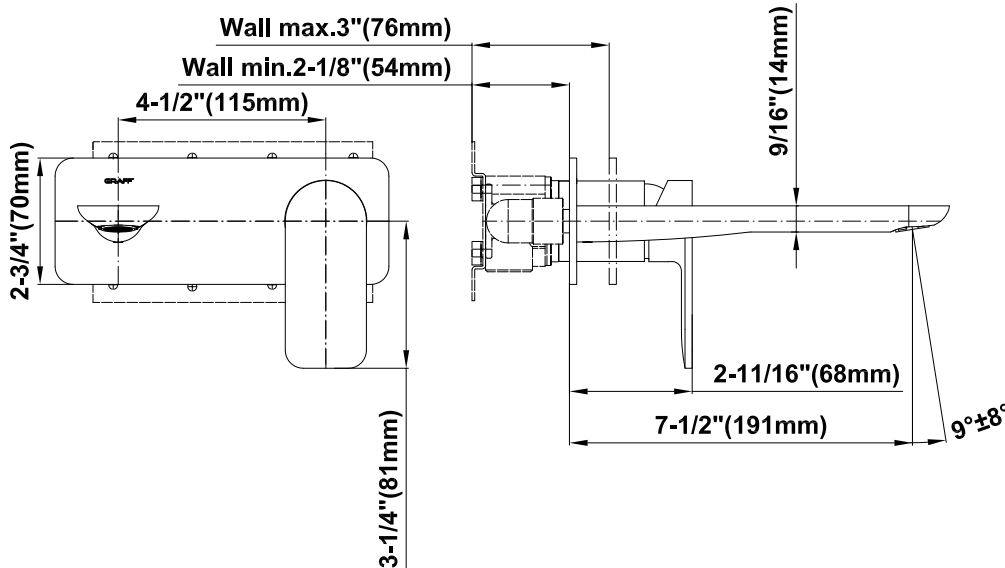

Warranty

- Limited lifetime warranty

For complete warranty information go to <http://www.graff-designs.com/en/info/faqs>