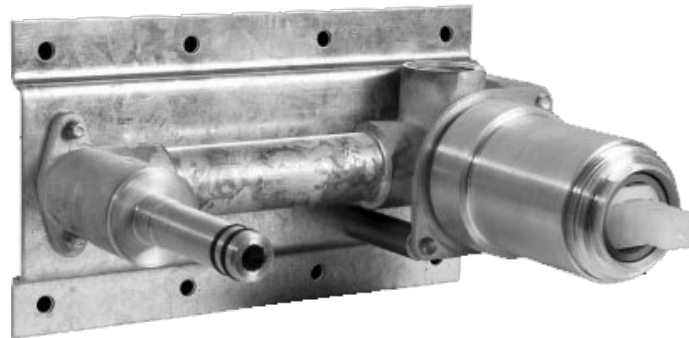

BATHROOM
Sento Wall-Mounted Lavatory
Faucet w/Single Handle
G-6335-LM42W

GRAFF[®]

Information

- Wall-mount spout and handle installation
- Aerated flow rate ≤ 1.2 max gpm
- 7-1/2" spout reach
- Drain assembly not included
- Optional matching decorative trap G-9970
- Optional extension kit
- ADA
- CALGreen

G-6335-LM42W

Sento Collection

Wall-Mounted Lavatory Faucet w/Single Handle

GRAFF[®]
CUTTING EDGE DESIGN

Product Features

- Wall-mount spout and handle installation
- Aerated flow rate ≤ 1.2 max gpm
- 7-1/2" spout reach
- Swivel aerator
- Optional extension kit

www.graff-designs.com | phone: 800-954-4723

Finishes

BATHROOM
 Sento Wall-Mounted Lavatory
 Faucet w/Single Handle
G-6335-LM42W

Information

- Wall-mount spout and handle installation
- Aerated flow rate ≤ 1.2 max gpm
- 7-1/2" spout reach
- Drain assembly not included
- Optional matching decorative trap G-9970
- Optional extension kit
- ADA
- CALGreen

Finishes

Unfinished Unfinished Architectural
Brass Brushed Brass White

G-6335-LM42W

Sento Collection

Wall-Mounted Lavatory Faucet w/Single Handle

Product Features

- Wall-mount spout and handle installation
- Aerated flow rate ≤ 1.2 max gpm
- 7-1/2" spout reach
- Swivel aerator
- Optional extension kit