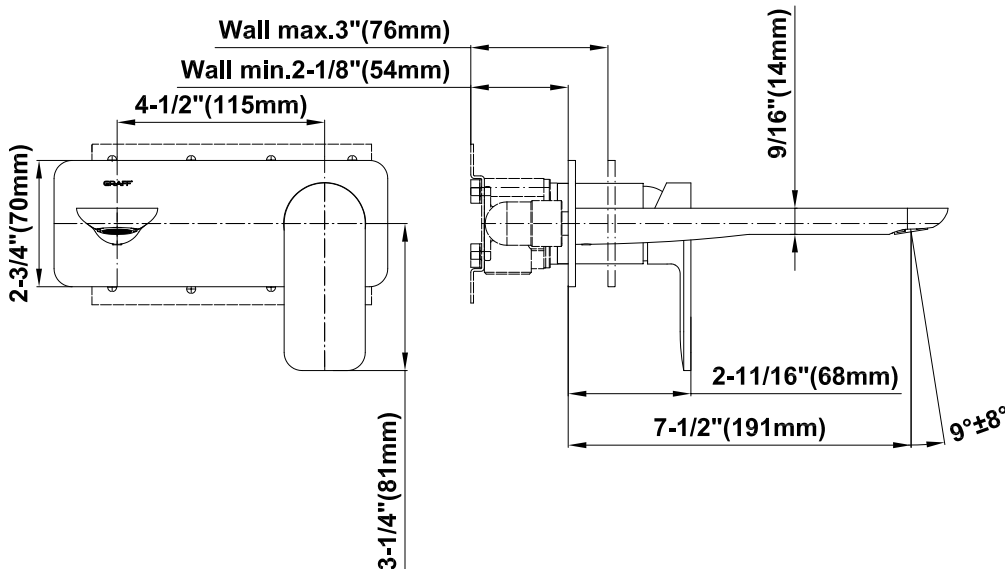

Warranty

- Limited lifetime warranty

For complete warranty information go to <http://www.graff-designs.com/en/info/faqs>