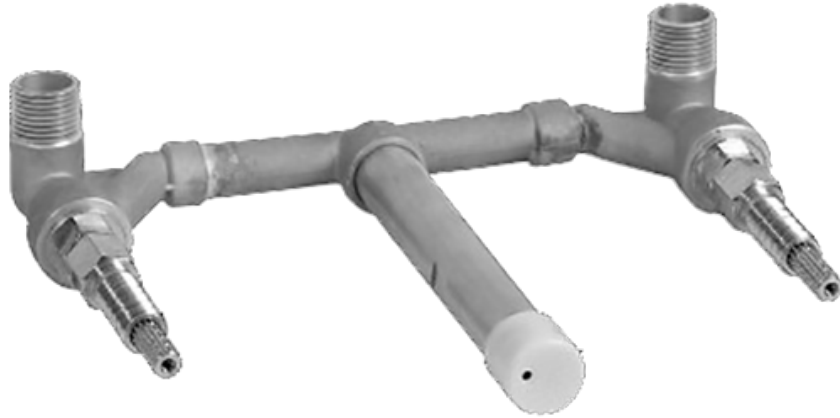

BATHROOM
Bali Wall-Mounted Lavatory
Faucet
G-2130-LM20B

GRAFF®

Information

- Wall-mount spout and handle installation on 8" centers
- Aerated flow rate ≤ 1.2 max gpm
- 7-7/16" spout reach
- Drain assembly not included
- Optional Matching Decorative Trap G-9973
- ADA
- CALGreen

BATHROOM
Rough Valve
G-1005

GRAFF®

Finishes

24K Gold

24K Brushed
Gold

Olive Bronze

Polished
Chrome

Polished
Nickel

Steelnox®
(Satin Nickel)

Vintage
Brushed Brass

~Ø1-1/8" (~Ø29mm)

Valve Rough G-1005

Wall Min: 1-3/4" (44.5mm)

Wall Max: 2-3/4" (70mm)

BATHROOM
Bali Wall-Mounted Lavatory
Faucet
G-2130-LM20B

GRAFF®

Information

- Wall-mount spout and handle installation on 8" centers
- Aerated flow rate \leq 1.2 max gpm
- 7-7/16" spout reach
- Drain assembly not included
- Optional Matching Decorative Trap G-9973
- ADA
- CALGreen