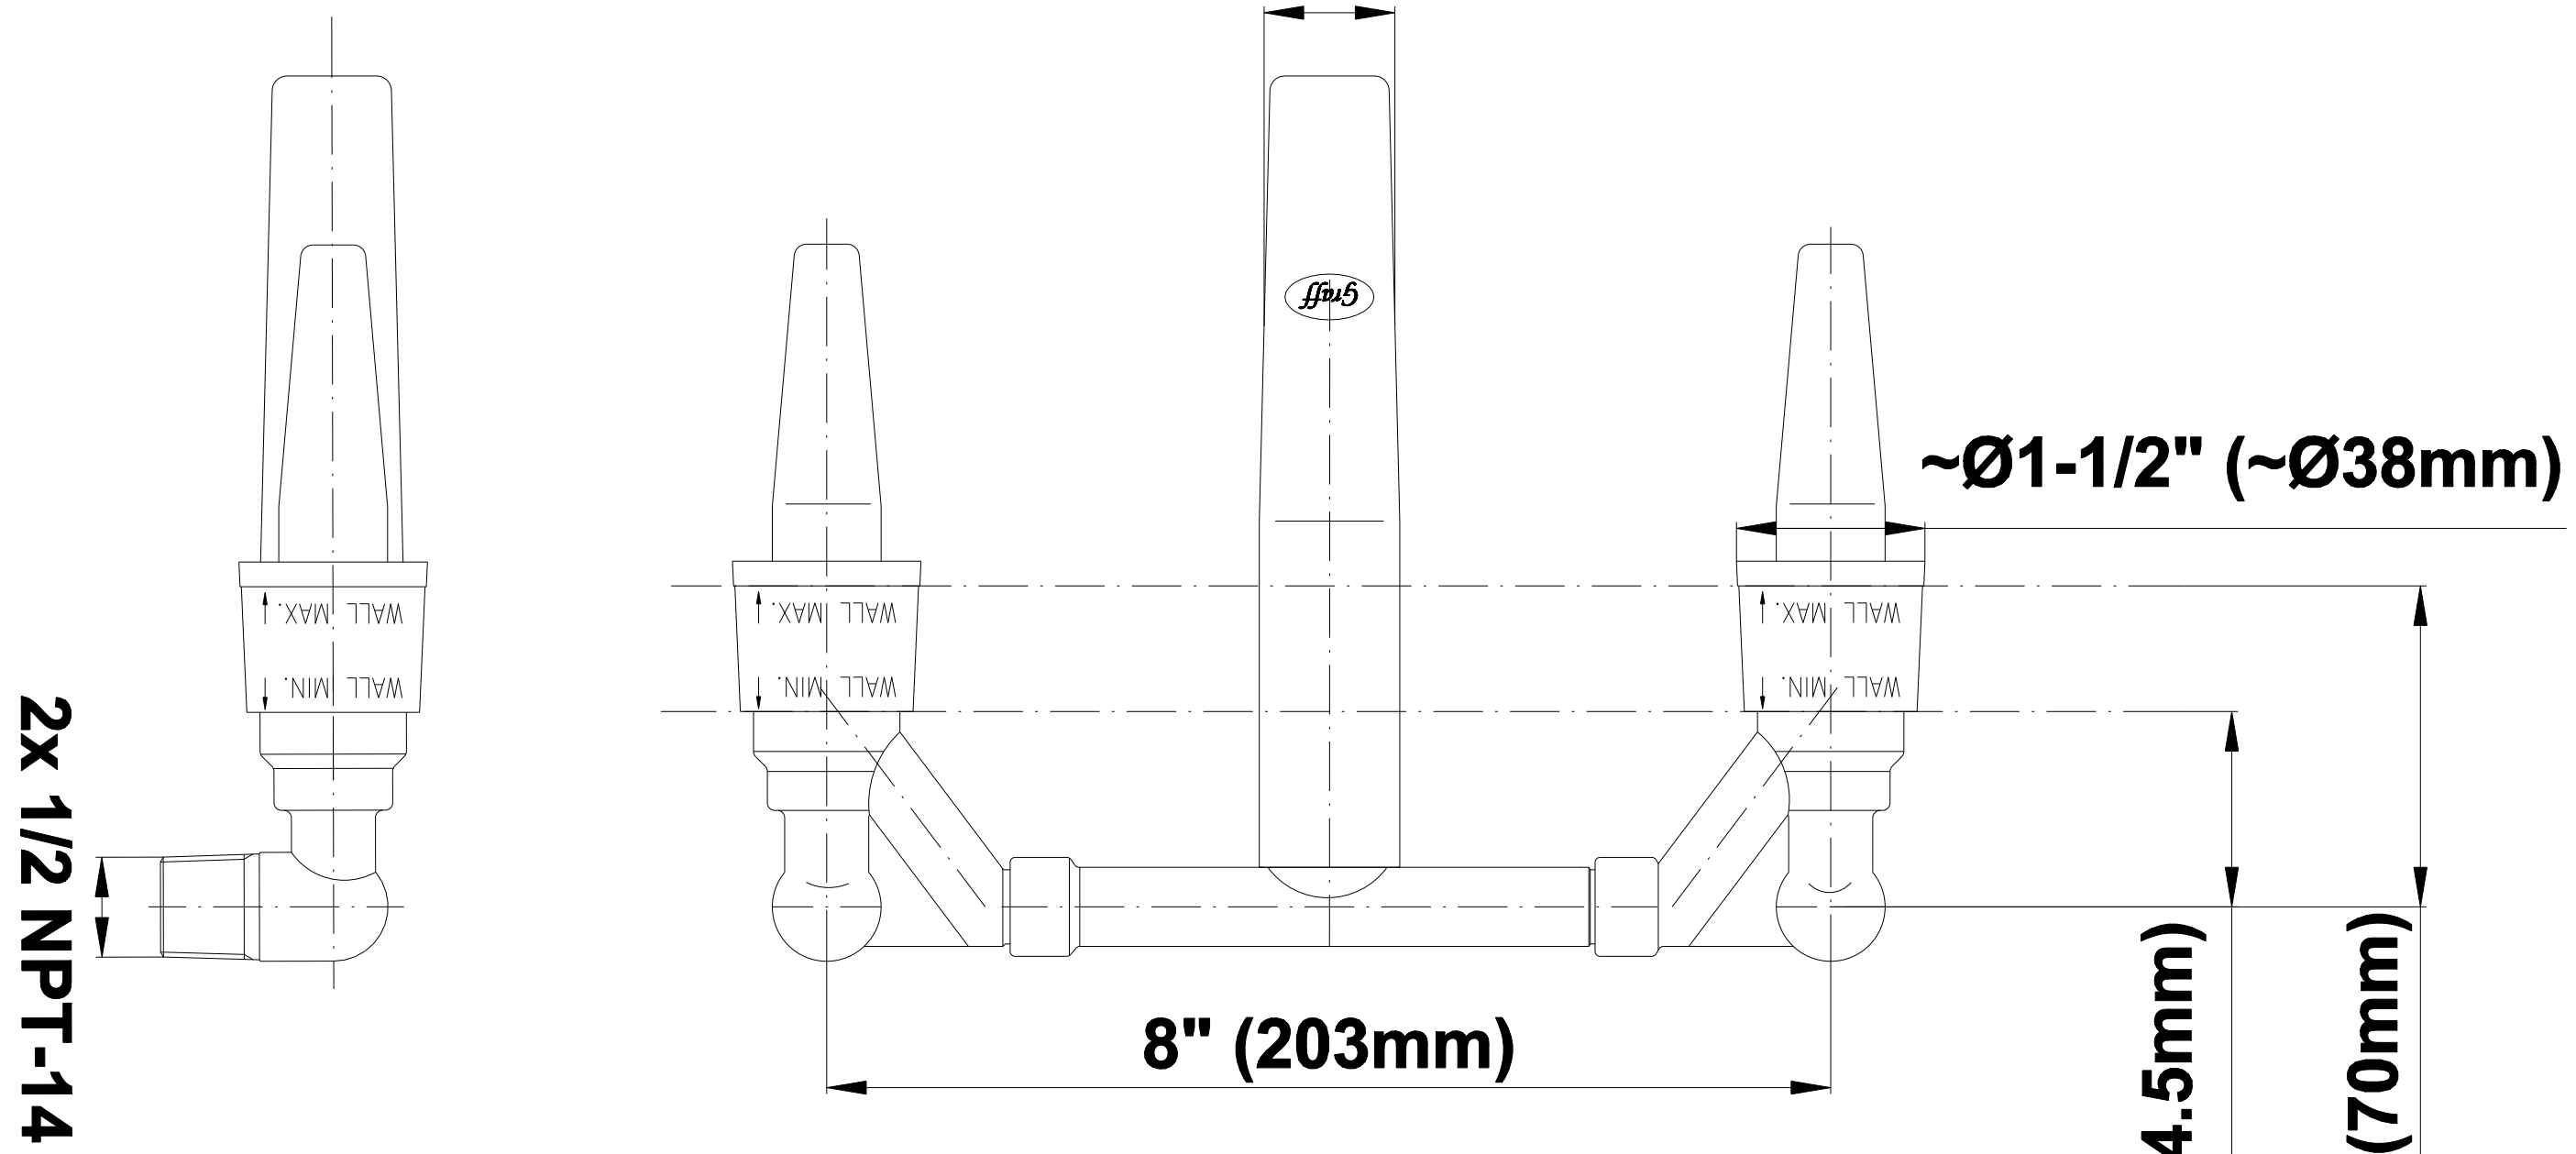

BATHROOM
Bali Wall-Mounted Lavatory
Faucet
G-2130-LM20B

GRAFF®

Information

- Wall-mount spout and handle installation on 8" centers
- Aerated flow rate ≤ 1.2 max gpm
- 7-7/16" spout reach
- Drain assembly not included
- Optional Matching Decorative Trap G-9973
- ADA
- CALGreen

Steelnox®
(Satin Nickel)

Vintage
Brushed Brass

~Ø1-1/8" (~Ø29mm)

Valve Rough G-1005

Wall Min: 1-3/4" (44.5mm)

Wall Max: 2-3/4" (70mm)

BATHROOM
Bali Wall-Mounted Lavatory
Faucet
G-2130-LM20B

GRAFF®

Information

- Wall-mount spout and handle installation on 8" centers
- Aerated flow rate \leq 1.2 max gpm
- 7-7/16" spout reach
- Drain assembly not included
- Optional Matching Decorative Trap G-9973
- ADA
- CALGreen