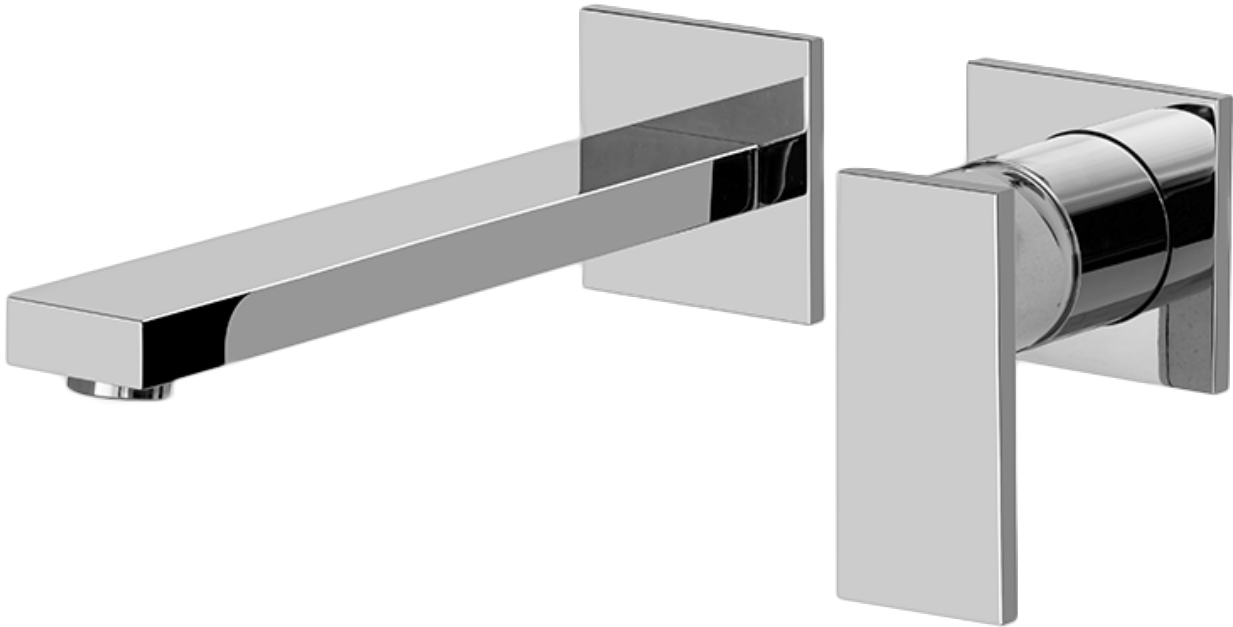

BATHROOM
Solar Wall-Mounted Lavatory
Faucet w/Single Handle
G-3736-LM31W

GRAFF®

Information

- Wall-mount spout and handle installation
- Aerated flow rate ≤ 1.2 max gpm
- 9-1/4" spout reach
- Drain assembly not included
- Optional Matching Decorative Trap G-9971
- Handle may be installed on left or right of spout
- ADA
- CALGreen

G-3736-LM31W

Solar Collection

Wall-Mounted Lavatory Faucet w/Single Handle

GRAFF[®]
CUTTING EDGE DESIGN

Product Features

- Wall-mount spout and handle installation
- Aerated flow rate ≤ 1.2 max gpm
- 9-1/4" spout reach
- Handle may be installed on left or right of spout
- Drain assembly not included
- Optional extension kit

Available Finishes

- Polished Chrome
G-3736-LM31W-PC
- Steelnox
G-3736-LM31W-SN
- Architectural Black with Chrome Accents
G-3736-LM31W-PC/BK

* Special order finish- call for availability

Optional Accessories