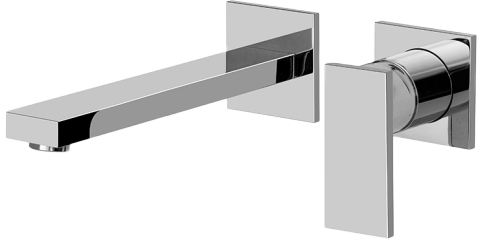

BATHROOM
Solar Wall-Mounted Lavatory
Faucet w/Single Handle
G-3736-LM31W

GRAFF®

Information

- Wall-mount spout and handle installation
- Aerated flow rate ≤ 1.2 max gpm
- 9-1/4" spout reach
- Drain assembly not included
- Optional Matching Decorative Trap G-9971
- Handle may be installed on left or right of spout
- ADA
- CALGreen

G-3736-LM31W

Solar Collection

Wall-Mounted Lavatory Faucet w/Single Handle

GRAFF[®]
CUTTING EDGE DESIGN

Product Features

- Wall-mount spout and handle installation
- Aerated flow rate ≤ 1.2 max gpm
- 9-1/4" spout reach
- Handle may be installed on left or right of spout
- Drain assembly not included
- Optional extension kit

Available Finishes

- Polished Chrome
G-3736-LM31W-PC
- Steelnox
G-3736-LM31W-SN
- Architectural Black with Chrome Accents
G-3736-LM31W-PC/BK

* Special order finish- call for availability

Optional Accessories

Architectural
White

G-3736-LM31W

Solar Collection
Wall-Mounted Lavatory Faucet w/Single Handle

Product Features

- Wall-mount spout and handle installation
- Aerated flow rate ≤ 1.2 max gpm
- 9-1/4" spout reach
- Handle may be installed on left or right of spout
- Drain assembly not included
- Optional extension kit