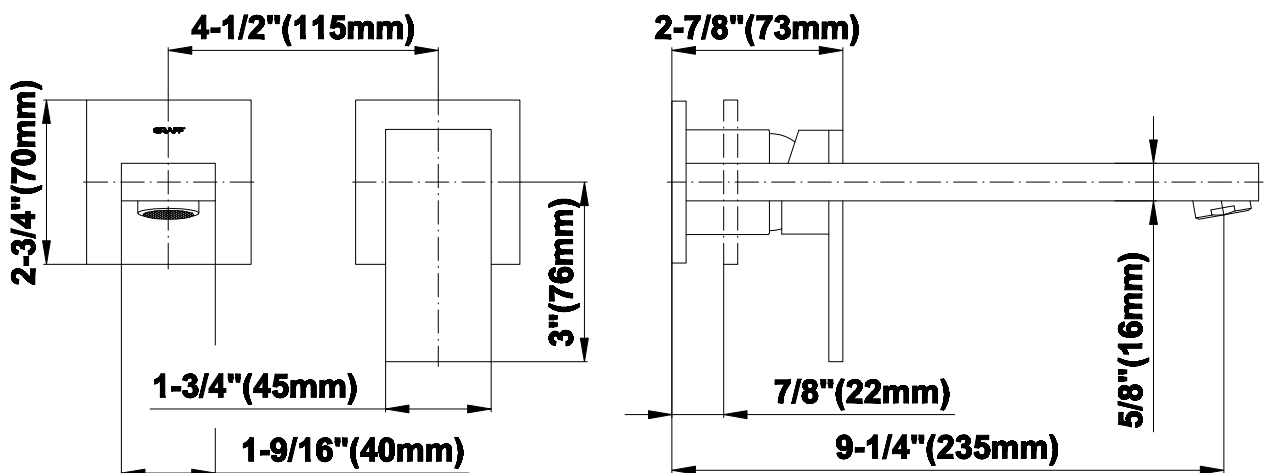

Warranty

- Limited lifetime warranty

For complete warranty information go to www.graff-designs.com/en-nam/warranty