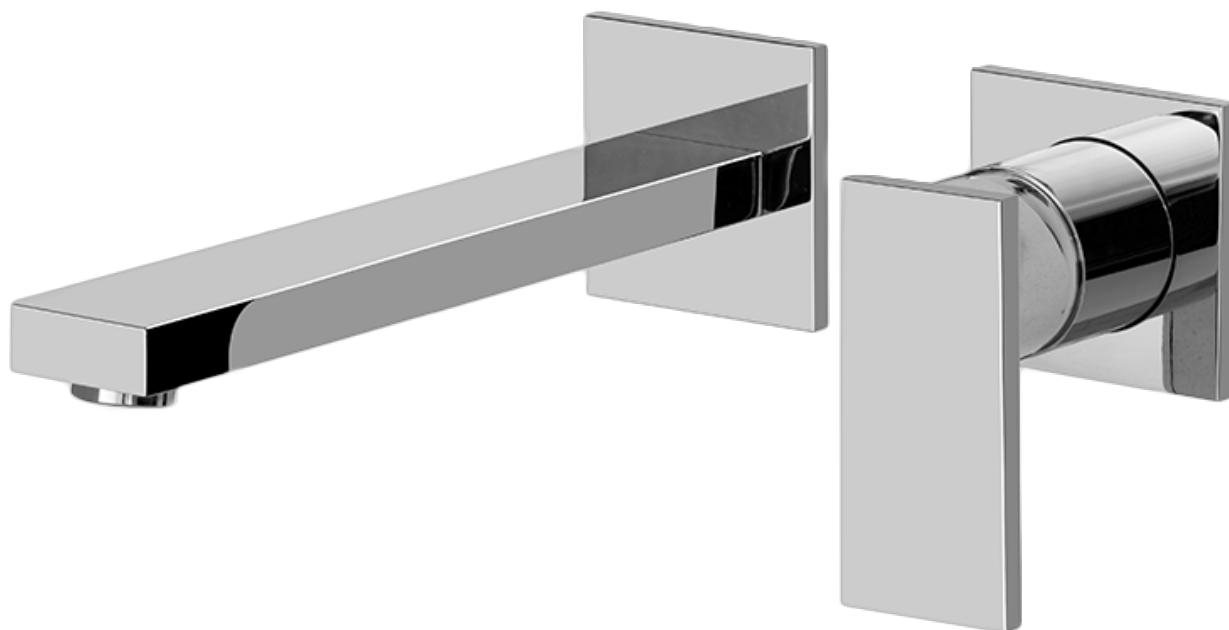

BATHROOM
Solar Wall-Mounted Lavatory
Faucet w/Single Handle
G-3736-LM31W

GRAFF®

Information

- Wall-mount spout and handle installation
- Aerated flow rate ≤ 1.2 max gpm
- 9-1/4" spout reach
- Drain assembly not included
- Optional Matching Decorative Trap G-9971
- Handle may be installed on left or right of spout
- ADA
- CALGreen

Finishes