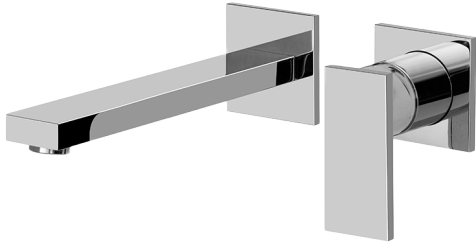

BATHROOM
Solar Wall-Mounted Lavatory
Faucet w/Single Handle
G-3736-LM31W

GRAFF®

Information

- Wall-mount spout and handle installation
- Aerated flow rate ≤ 1.2 max gpm
- 9-1/4" spout reach
- Drain assembly not included
- Optional Matching Decorative Trap G-9971
- Handle may be installed on left or right of spout
- ADA
- CALGreen

G-3736-LM31W

Solar Collection

Wall-Mounted Lavatory Faucet w/Single Handle

GRAFF[®]
CUTTING EDGE DESIGN

Product Features

- Wall-mount spout and handle installation
- Aerated flow rate ≤ 1.2 max gpm
- 9-1/4" spout reach
- Handle may be installed on left or right of spout
- Drain assembly not included
- Optional extension kit

GRAFF®

Information

- Wall-mount spout and handle installation
- Aerated flow rate ≤ 1.2 max gpm
- 9-1/4" spout reach
- Drain assembly not included
- Optional Matching Decorative Trap G-9971
- Handle may be installed on left or right of spout
- ADA
- CALGreen

Architectural
White

G-3736-LM31W

Solar Collection
Wall-Mounted Lavatory Faucet w/Single Handle

Product Features

- Wall-mount spout and handle installation
- Aerated flow rate ≤ 1.2 max gpm
- 9-1/4" spout reach
- Handle may be installed on left or right of spout
- Drain assembly not included
- Optional extension kit