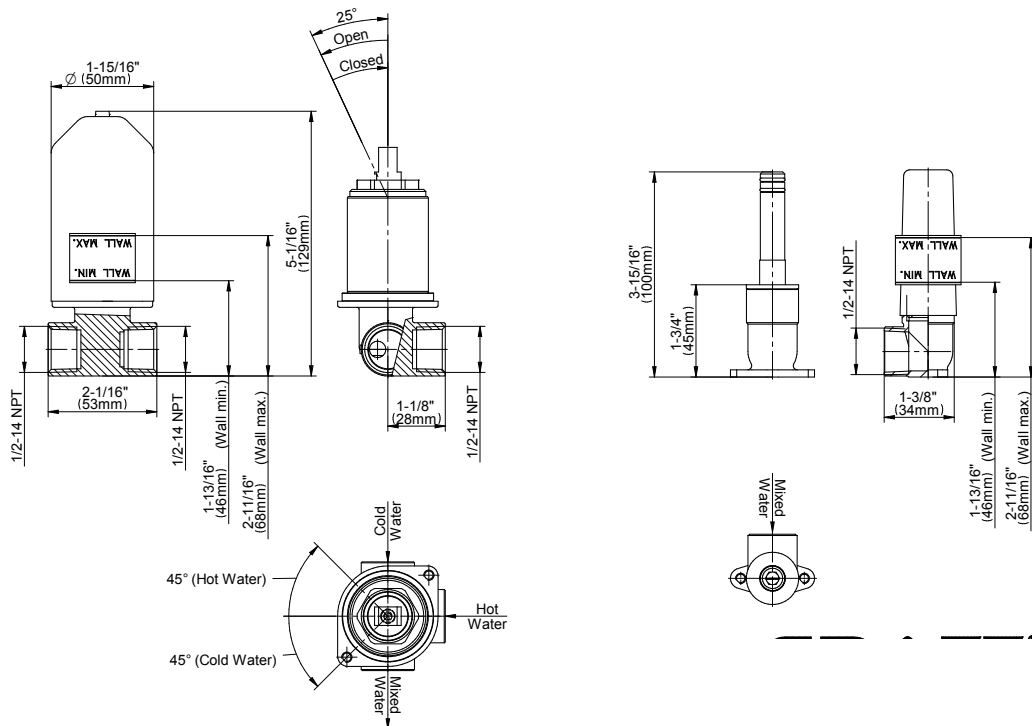

G-1085
Rough Valve

Product Features

- GPM depends on trim

Warranty

- Limited lifetime warranty

For complete warranty information go to <https://www.graff-faucets.com/en-nam/warranty>

The measurements shown are for reference only. Products and specifications shown are subject to change without notice. Revised 6/2018.

www.graff-designs.com | phone: 800-954-4723