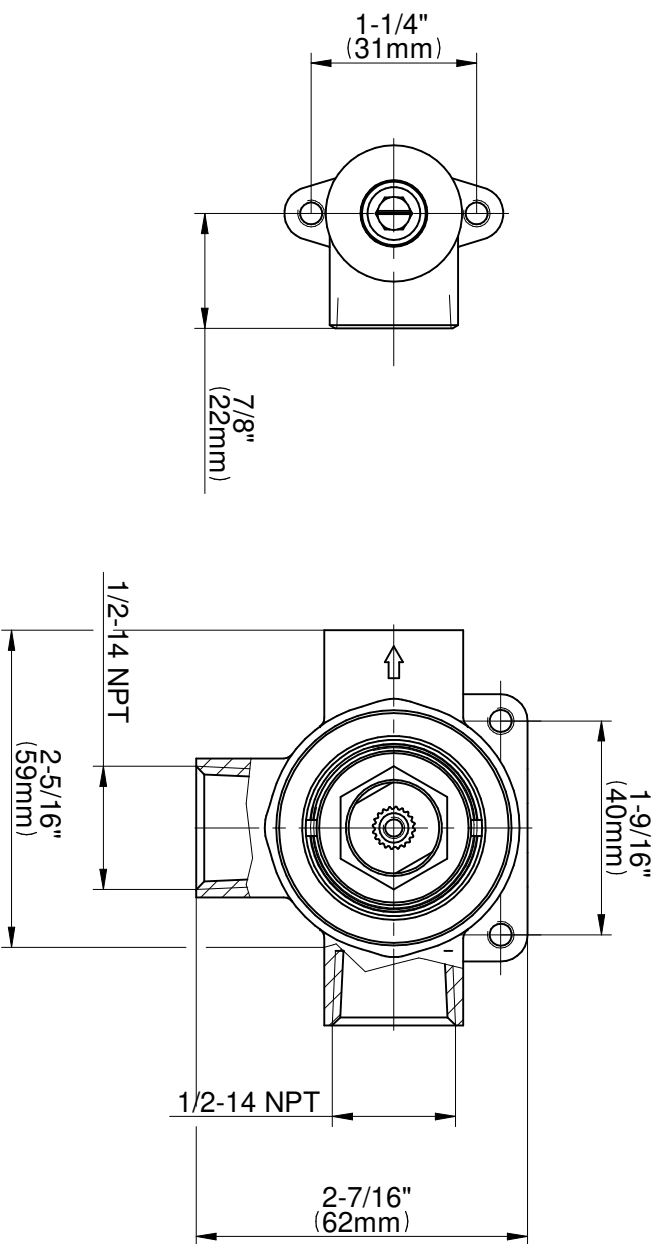

G-1086

Vintage Series