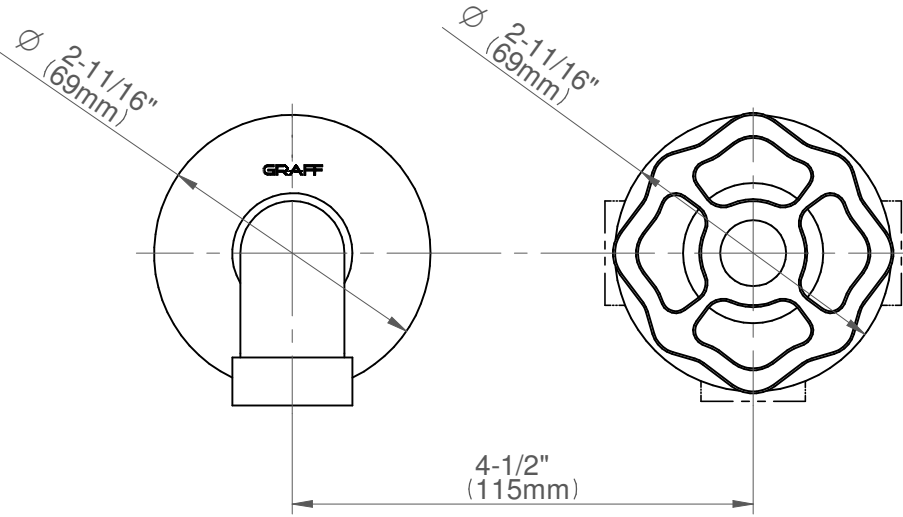

BATHROOM
Vintage Wall-Mounted Lavatory
Faucet
G-11335-C18

GRAFF®

Information

- Wall-mount spout and handle installation
- Aerated flow rate ≤ 1.2 max gpm
- 7-1/2" spout reach
- Handle may be installed on left or right of spout
- Drain assembly not included
- Optional extension kit
- Optional matching decorative trap G-9973
- CALGreen

GN-11335-C18B-T

Vintage Series

BATHROOM
Vintage Wall-Mounted Lavatory
Faucet

GRAFF®

Information

- Wall-mount spout and handle installation
- Aerated flow rate ≤ 1.2 max gpm
- 7-1/2" spout reach
- Handle may be installed on left or right of spout
- Drain assembly not included
- Optional extension kit
- Optional matching decorative trap G-9973
- CALGreen