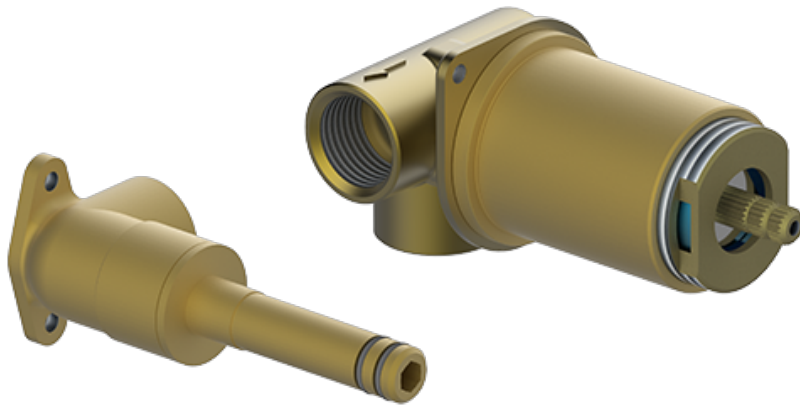

BATHROOM
Vintage Wall-Mounted Lavatory
Faucet
G-11335-C18

GRAFF®

Information

- Wall-mount spout and handle installation
- Aerated flow rate ≤ 1.2 max gpm
- 7-1/2" spout reach
- Handle may be installed on left or right of spout
- Drain assembly not included
- Optional extension kit
- Optional matching decorative trap G-9973
- CALGreen

GN-11335-C18B-T

Vintage Series

BATHROOM
Vintage Wall-Mounted Lavatory
Faucet

GRAFF®

Information

- Wall-mount spout and handle installation
- Aerated flow rate ≤ 1.2 max gpm
- 7-1/2" spout reach
- Handle may be installed on left or right of spout
- Drain assembly not included
- Optional extension kit
- Optional matching decorative trap G-9973
- CALGreen

Finishes

Architectural
White

GN-11335-C18B-T

Vintage Series

Finishes

24K Gold

24K Brushed Gold

24K Brushed Gold with Black Accents