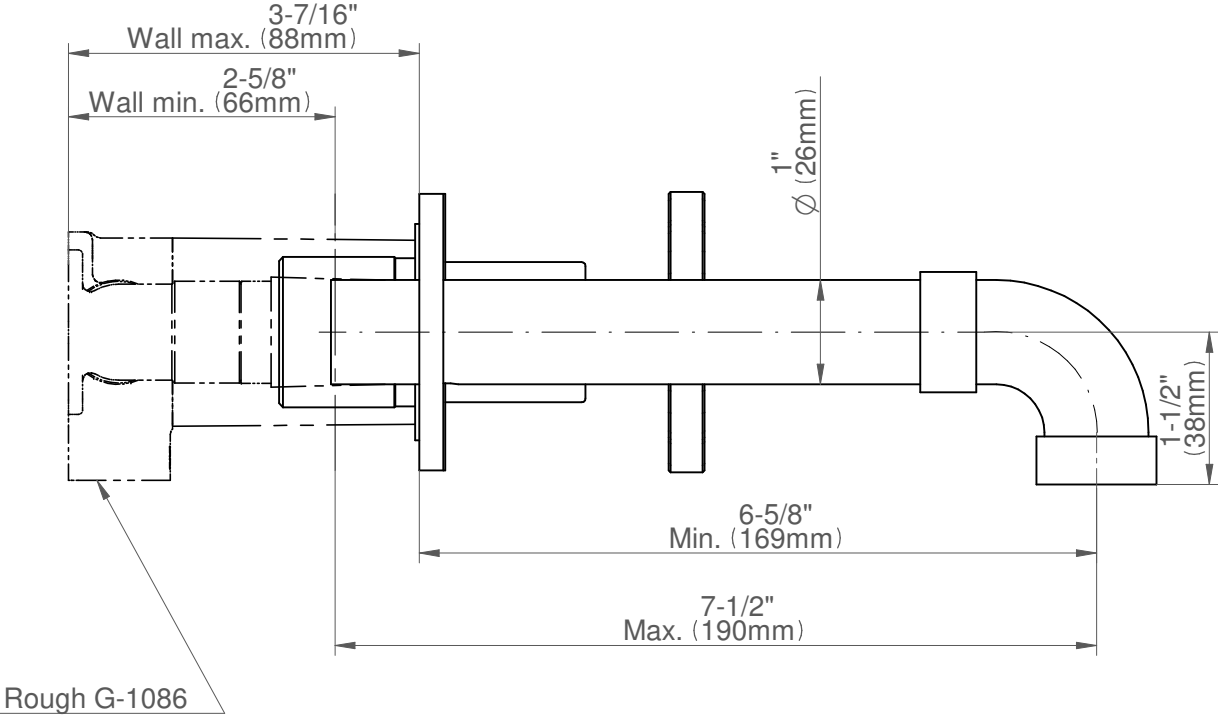

BATHROOM
Vintage Wall-Mounted Lavatory
Faucet
G-11335-C18

GRAFF®

Information

- Wall-mount spout and handle installation
- Aerated flow rate ≤ 1.2 max gpm
- 7-1/2" spout reach
- Handle may be installed on left or right of spout
- Drain assembly not included
- Optional extension kit
- Optional matching decorative trap G-9973
- CALGreen

GN-11335-C18B-T

Vintage Series

BATHROOM
Vintage Wall-Mounted Lavatory
Faucet

GRAFF®

Information

- Wall-mount spout and handle installation
- Aerated flow rate ≤ 1.2 max gpm
- 7-1/2" spout reach
- Handle may be installed on left or right of spout
- Drain assembly not included
- Optional extension kit
- Optional matching decorative trap G-9973
- CALGreen