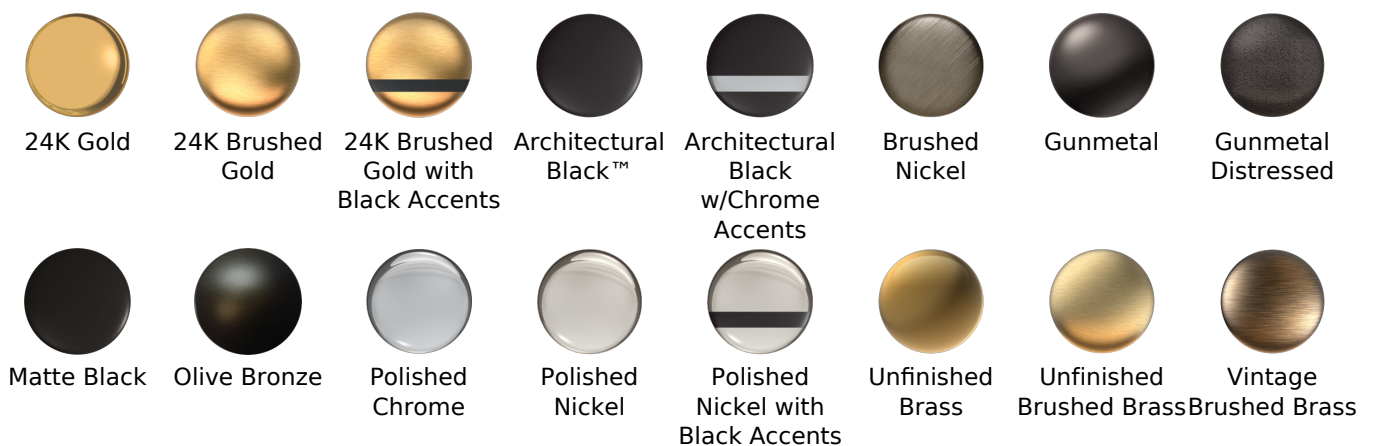

Finishes

Architectural
White

GN-11335-C18B-T

Vintage Series

Finishes

24K Gold

24K Brushed Gold

24K Brushed Gold with Black Accents

Architectural Black™

Architectural Black w/Chrome Accents

Brushed Nickel

Gunmetal

Gunmetal Distressed

Matte Black

Olive Bronze

Polished Chrome

Polished Nickel

Polished Nickel with Black Accents

Unfinished Brass

Unfinished Brushed Brass

Vintage Brushed Brass

Architectural White

G-1086

Vintage Series