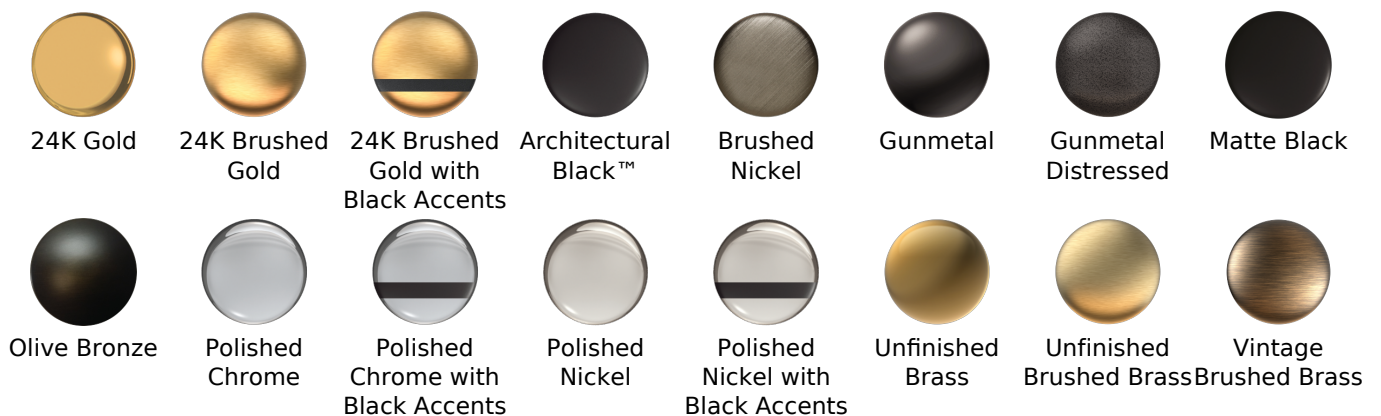

GN-11330-LM56B

Vintage Series

BATHROOM
Vintage Wall-Mounted Lavatory
Faucet

GRAFF®

Information

- Wall-mount spout and handle installation
- Aerated flow rate ≤ 1.2 max gpm
- 7-1/2" spout reach
- Drain assembly not included
- Optional matching decorative trap G-9973
- ADA
- CALGreen

Finishes

Architectural
White

GN-11330-LM56B

Vintage Series

Information

- 1/2" male NPT inlets

Finishes

24K Gold

24K Brushed Gold

24K Brushed Gold with Black Accents

Architectural Black™

Brushed Nickel

Gunmetal

Gunmetal Distressed

Matte Black

Olive Bronze

Polished Chrome

Polished Chrome with Black Accents

Polished Nickel

Polished Nickel with Black Accents

Unfinished Brass

Unfinished Brushed Brass

Vintage Brushed Brass

Architectural White