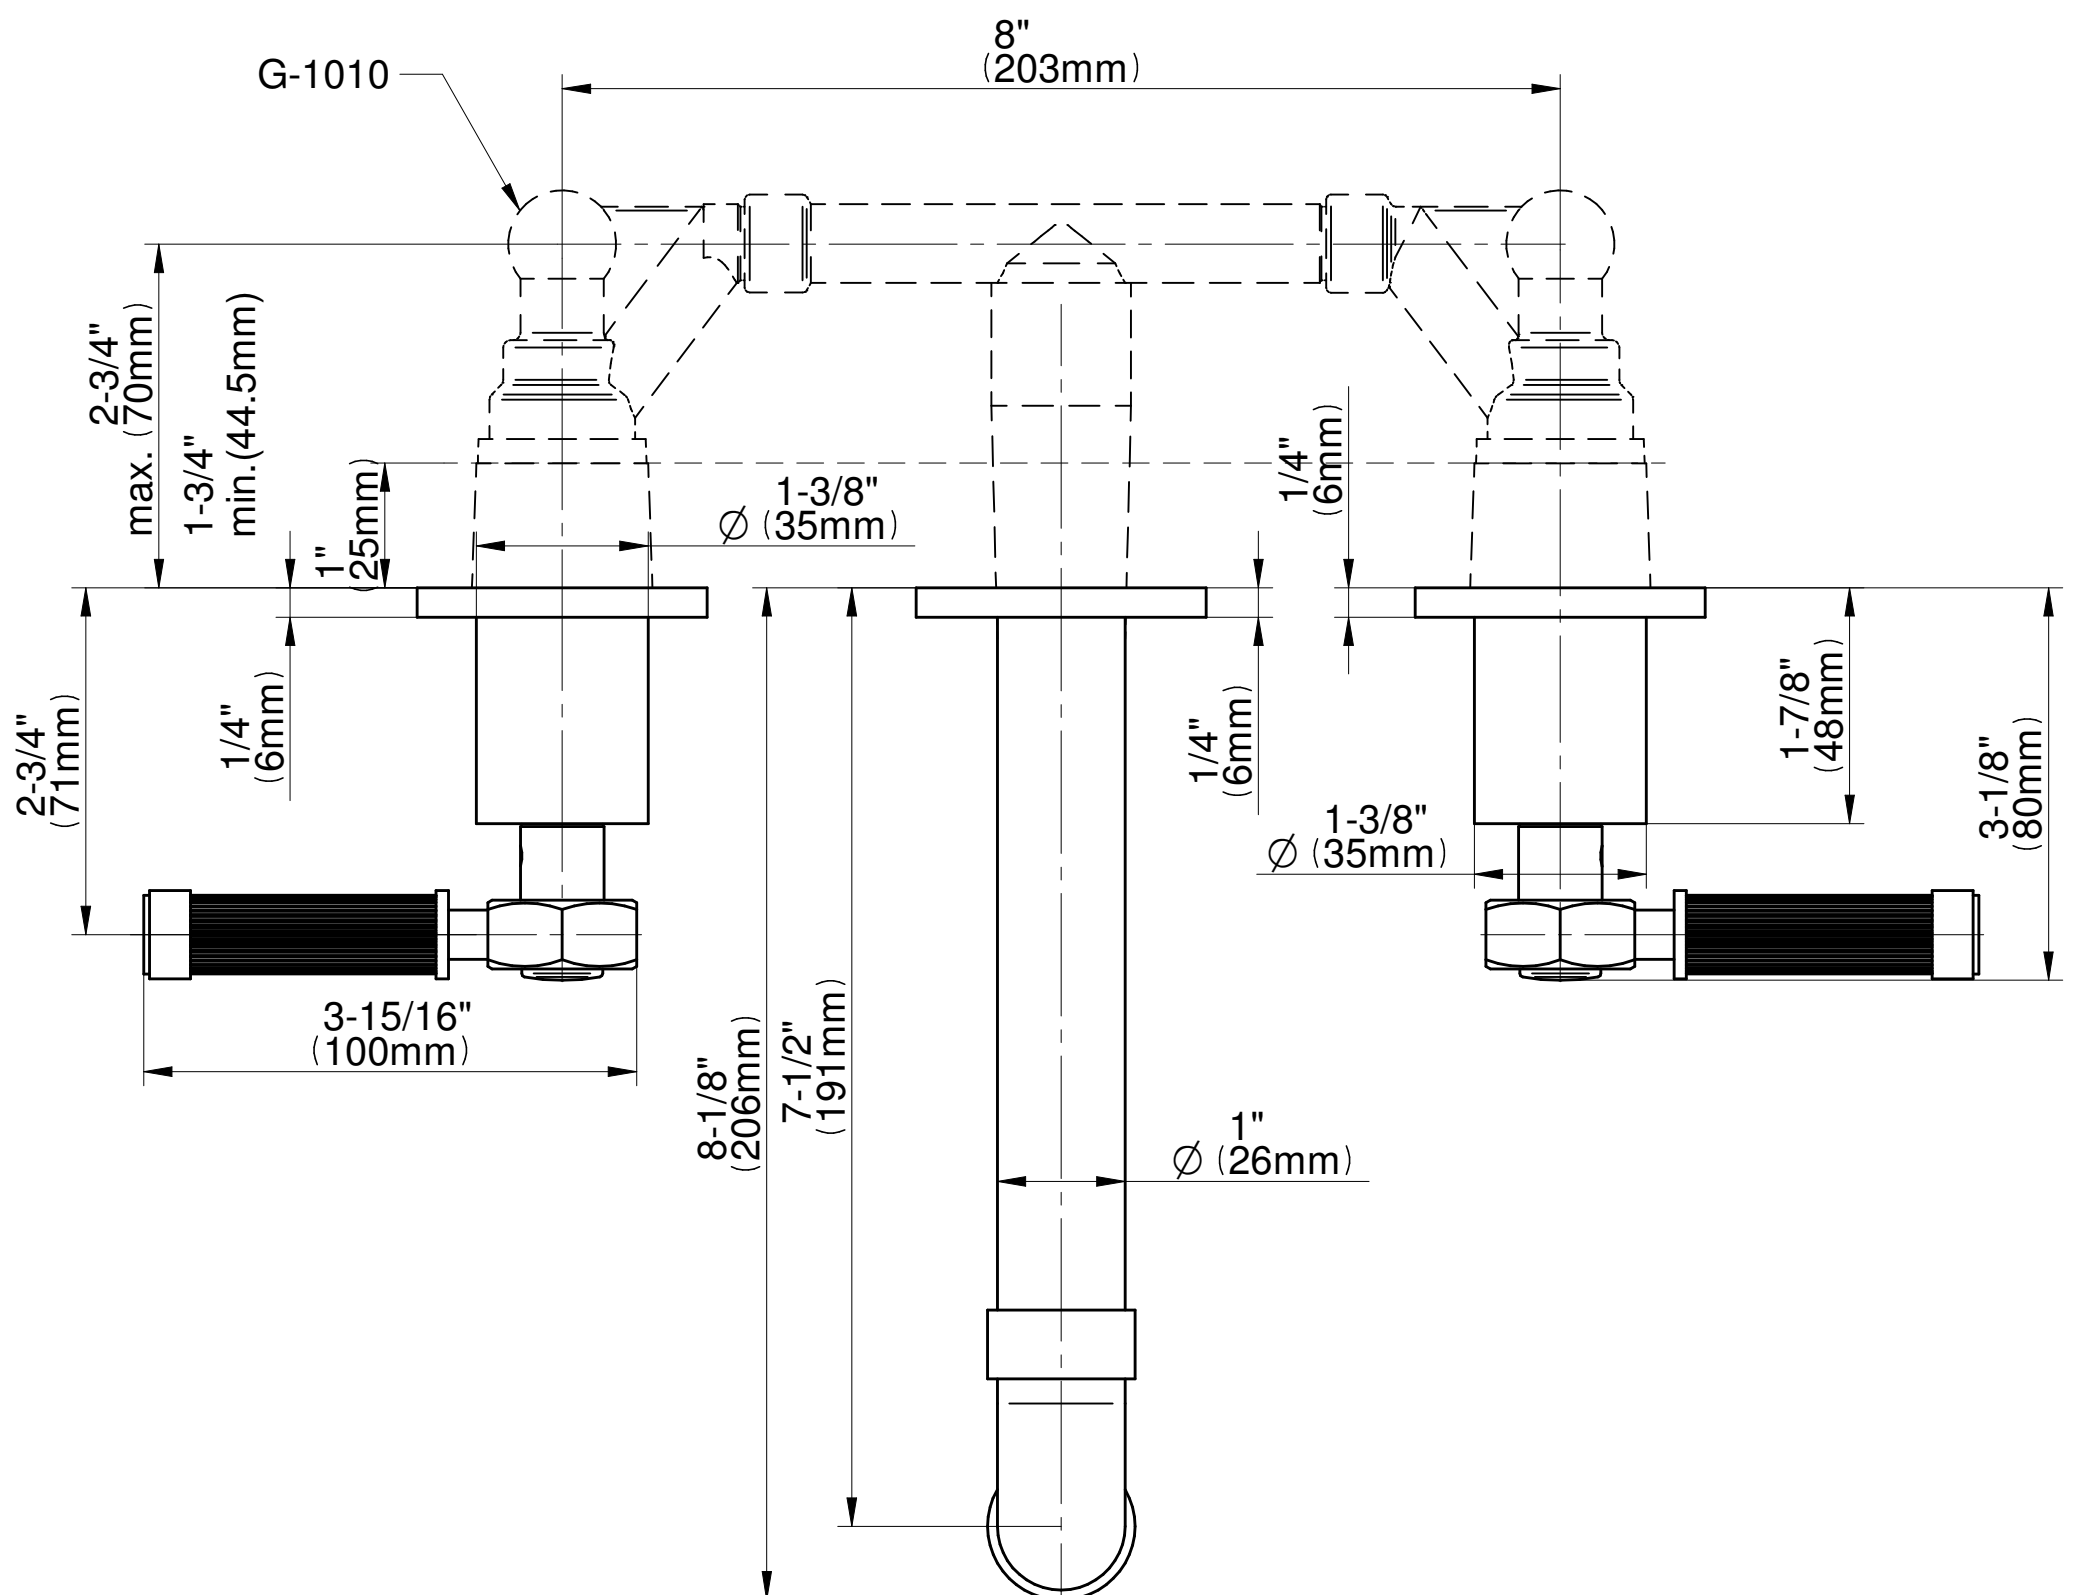

BATHROOM
Vintage Wall-Mounted Lavatory
Faucet
G-11330-LM56B

GRAFF®

Information

- Wall-mount spout and handle installation
- Aerated flow rate ≤ 1.2 max gpm
- 7-1/2" spout reach
- Drain assembly not included
- Optional matching decorative trap G-9973
- ADA
- CALGreen

GN-11330-LM56B

Vintage Series

BATHROOM
Vintage Wall-Mounted Lavatory
Faucet

GRAFF®

Information

- Wall-mount spout and handle installation
- Aerated flow rate ≤ 1.2 max gpm
- 7-1/2" spout reach
- Drain assembly not included
- Optional matching decorative trap G-9973
- ADA
- CALGreen

Finishes

Architectural
White

GN-11330-LM56B

Vintage Series

Information

- 1/2" male NPT inlets

Finishes

24K Gold