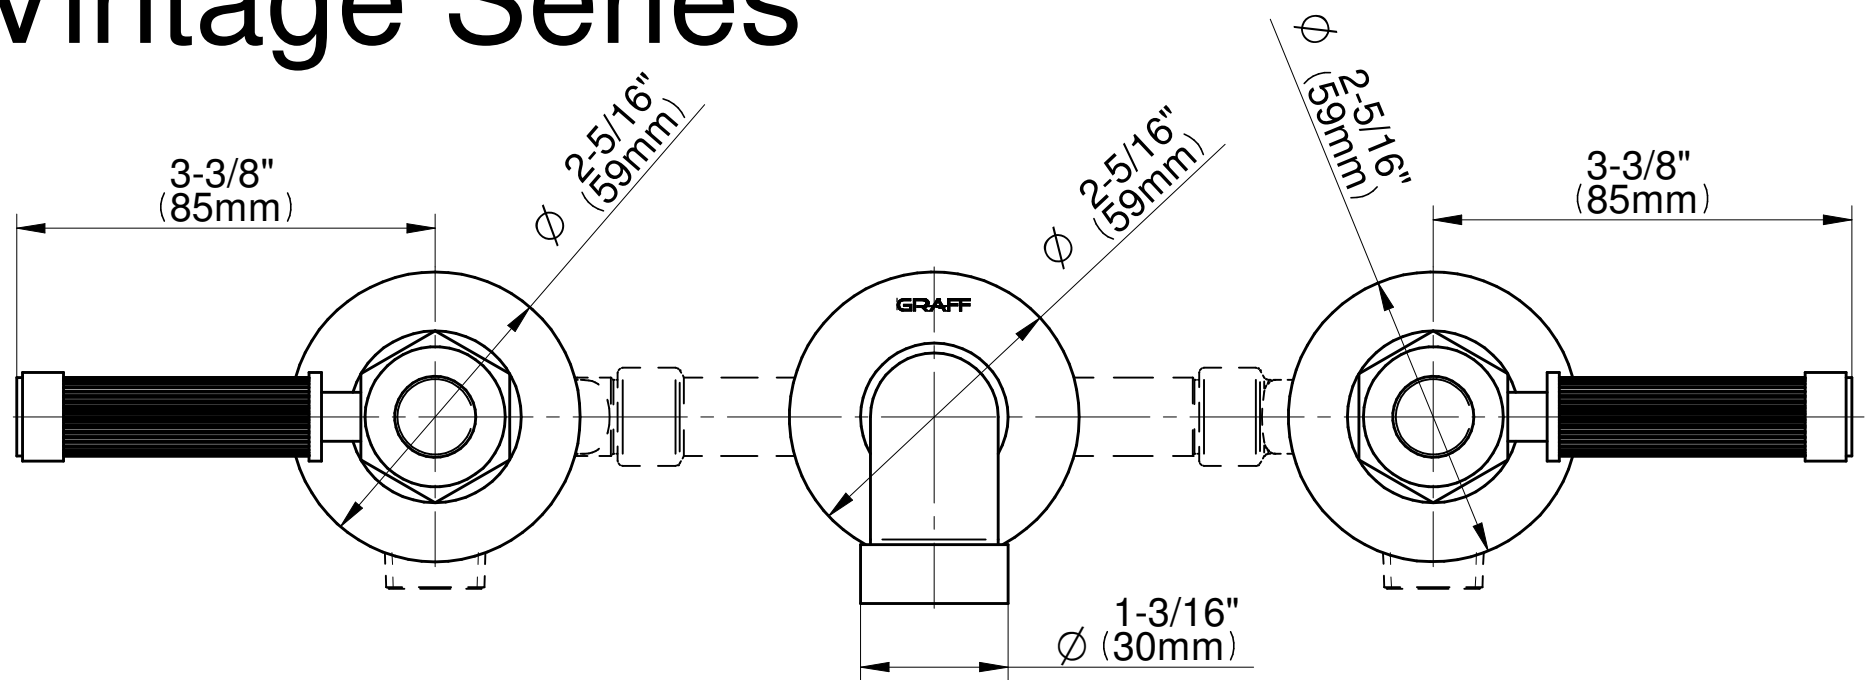

BATHROOM
Vintage Wall-Mounted Lavatory
Faucet
G-11330-LM56B

GRAFF®

Information

- Wall-mount spout and handle installation
- Aerated flow rate ≤ 1.2 max gpm
- 7-1/2" spout reach
- Drain assembly not included
- Optional matching decorative trap G-9973
- ADA
- CALGreen

GN-11330-LM56B

Vintage Series

BATHROOM
Vintage Wall-Mounted Lavatory
Faucet

GRAFF®

Information

- Wall-mount spout and handle installation
- Aerated flow rate ≤ 1.2 max gpm
- 7-1/2" spout reach
- Drain assembly not included
- Optional matching decorative trap G-9973
- ADA
- CALGreen

Finishes

Architectural
White

GN-11330-LM56B

Vintage Series

Information

- 1/2" male NPT inlets

Finishes

24K Gold