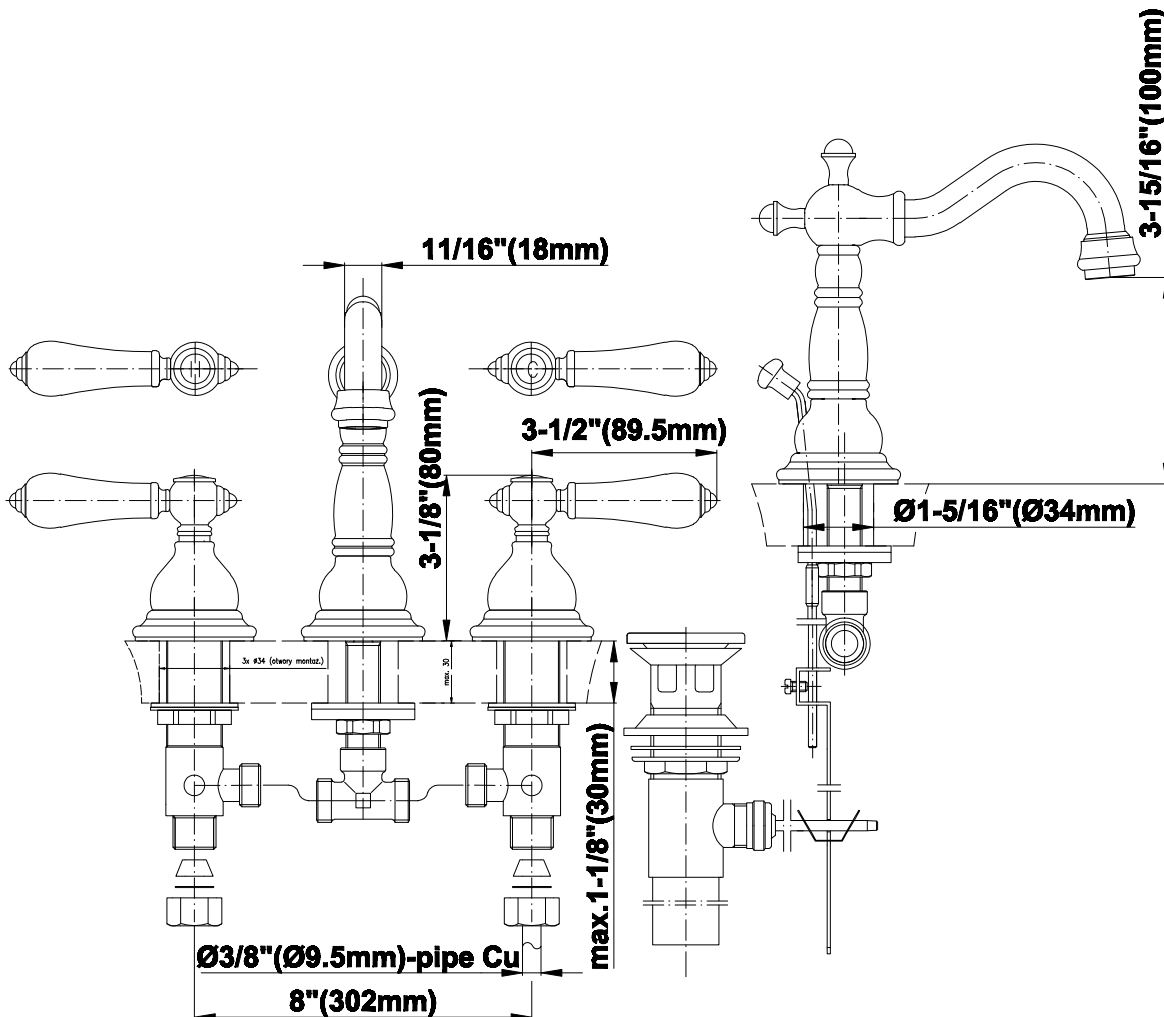

The measurements shown are for reference only. Products and specifications shown are subject to change without notice. Revised 07/2012.

www.graff-faucets.com | phone: 800-954-4723