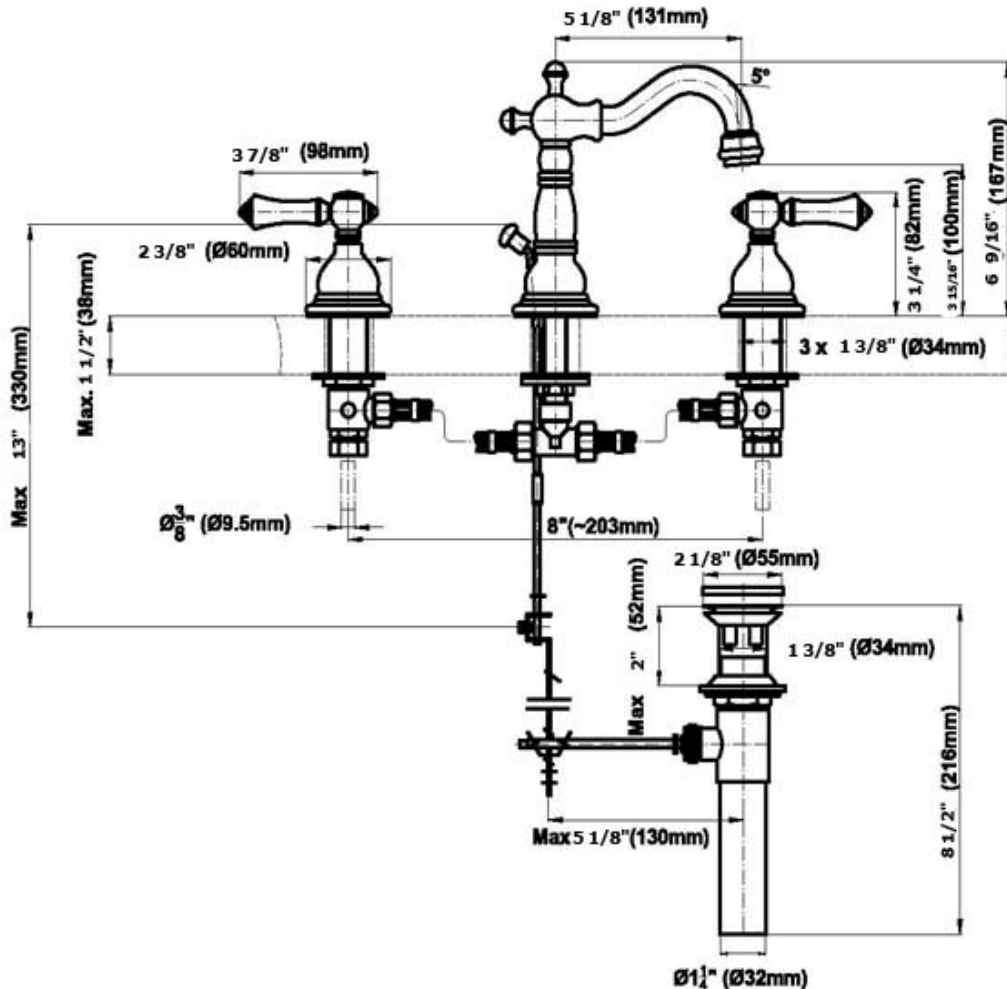

The measurements shown are for reference only. Products and specifications shown are subject to change without notice. Revised 07/2012.

www.graff-faucets.com | phone: 800-954-4723