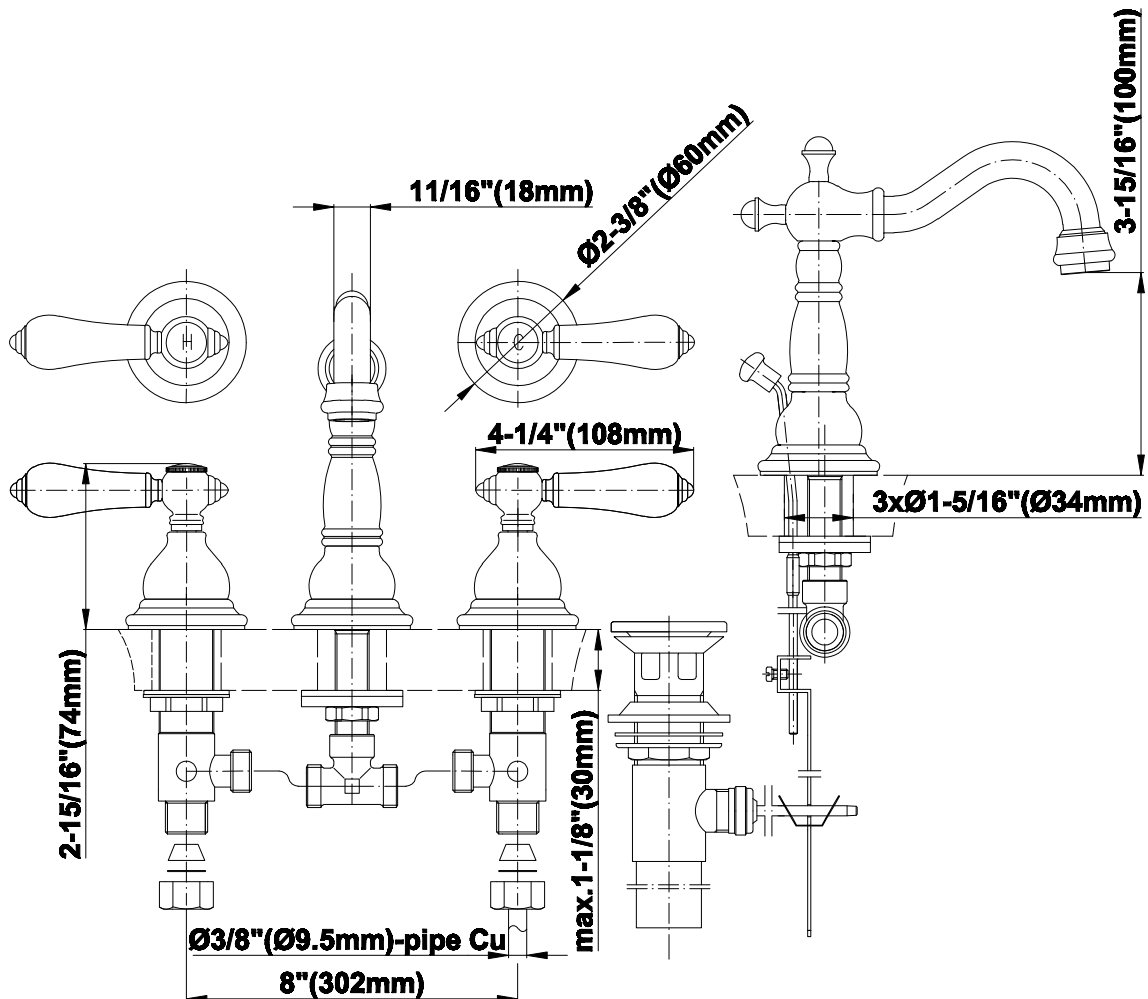

The measurements shown are for reference only. Products and specifications shown are subject to change without notice. Revised 07/2012.

www.graff-faucets.com | phone: 800-954-4723