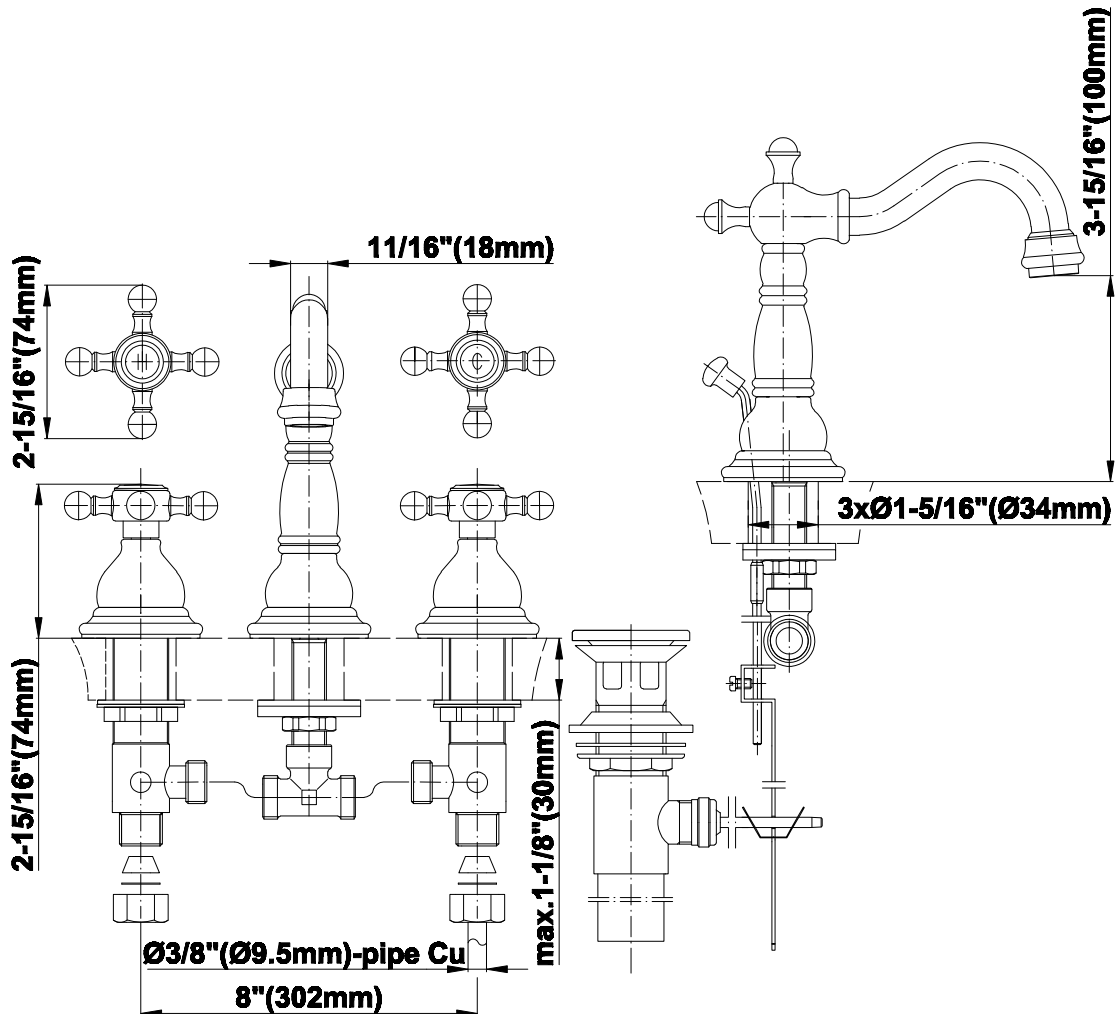

The measurements shown are for reference only. Products and specifications shown are subject to change without notice. Revised 07/2012.

www.graff-faucets.com | phone: 800-954-4723