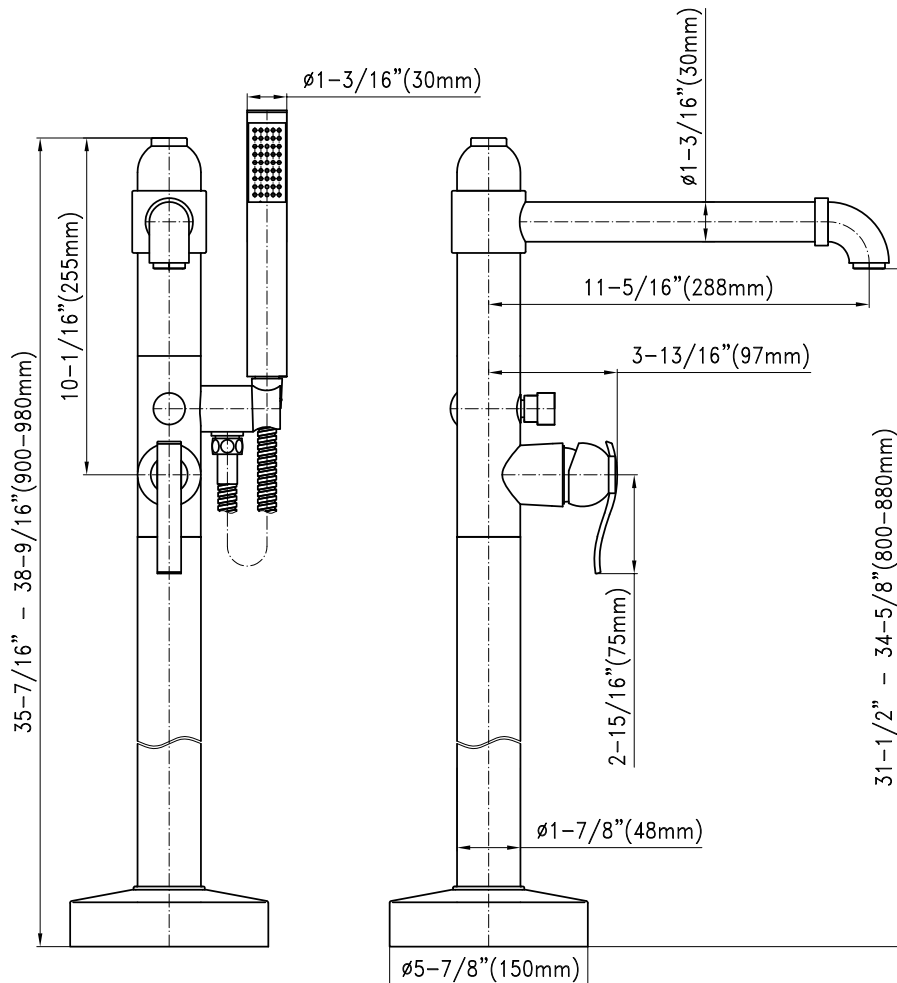

Warranty

- Limited lifetime warranty

For complete warranty information go to www.graff-faucets.com/en-nam/warranty