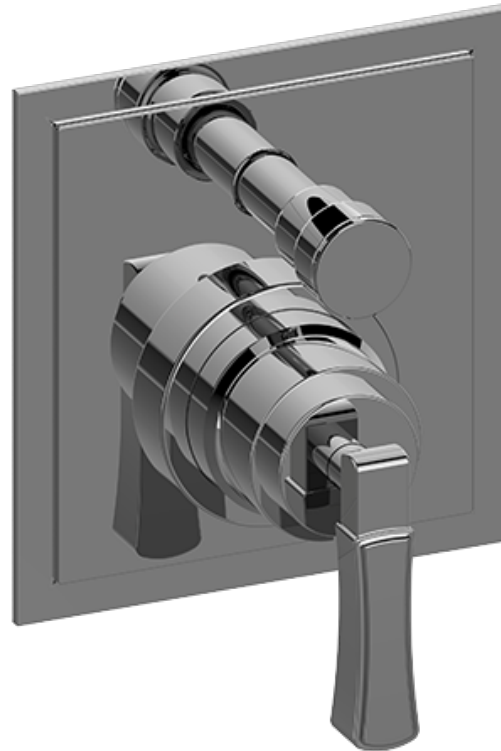

## Product Features

- Anti-scald protection
- 1/2" universal inlets/outlets with male threads
- Built-in service stops
- Push-button diverter
- For use with tub & shower configuration
- Supplied with protective plastic guard

[www.graff-faucets.com](http://www.graff-faucets.com) | phone: 800-954-4723

SHOWER  
 Finezza Pressure Balancing Valve  
 Trim Plate with Handle and  
 Diverter  
**G-7085-LM47S-T**

**Information**

- Single metal handle and decorative trim plate
- Includes push-button diverter
- Use with G-7055 Pressure Balancing rough valve
- ADA