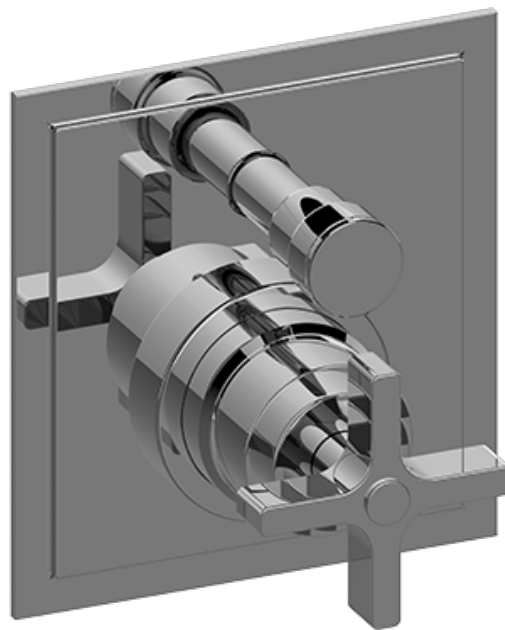

SHOWER
Pressure Balancing Shower
System - Shower with
Handshower
G-7287-C15S

GRAFF®

Information

- 1/2" pressure balance valve with diverter and trim
- 9" showerhead with 12" wall-mounted shower arm
- Showerhead features no-clog, easy-clean spray nozzles
- Handshower set with wall-mounted slide bar and 59" hose (PVD finishes use 59" flex hose)
- Optional extension kit
- Flow rates: showerhead ≤ 1.8 max gpm, handshower ≤ 1.8 max gpm
- ADA
- CALGreen

SHOWER
 Concealed Pressure Balancing
 Valve Rough w/Diverter
G-7055

Information

- Anti-scald protection
- 1/2" universal inlets/outlets with male threads
- Built-in service stops
- Push-button diverter
- For use with tub & shower configuration
- Supplied with protective plastic guard

Vintage Brushed Brass

Architectural White

G-7055

1/2" Rough Valve w/Diverter

Product Features

- Anti-scald protection
- 1/2" universal inlets/outlets with male threads
- Built-in service stops
- Push-button diverter
- For use with tub & shower configuration
- Supplied with protective plastic guard

www.graff-faucets.com | phone: 800-954-4723

SHOWER
 Finezza Pressure Balancing Valve
 Trim Plate with Handle and
 Diverter
G-7085-C15S-T

Information

- Single metal handle and decorative trim plate
- Includes push-button diverter
- Use with G-7055 Pressure Balancing rough valve