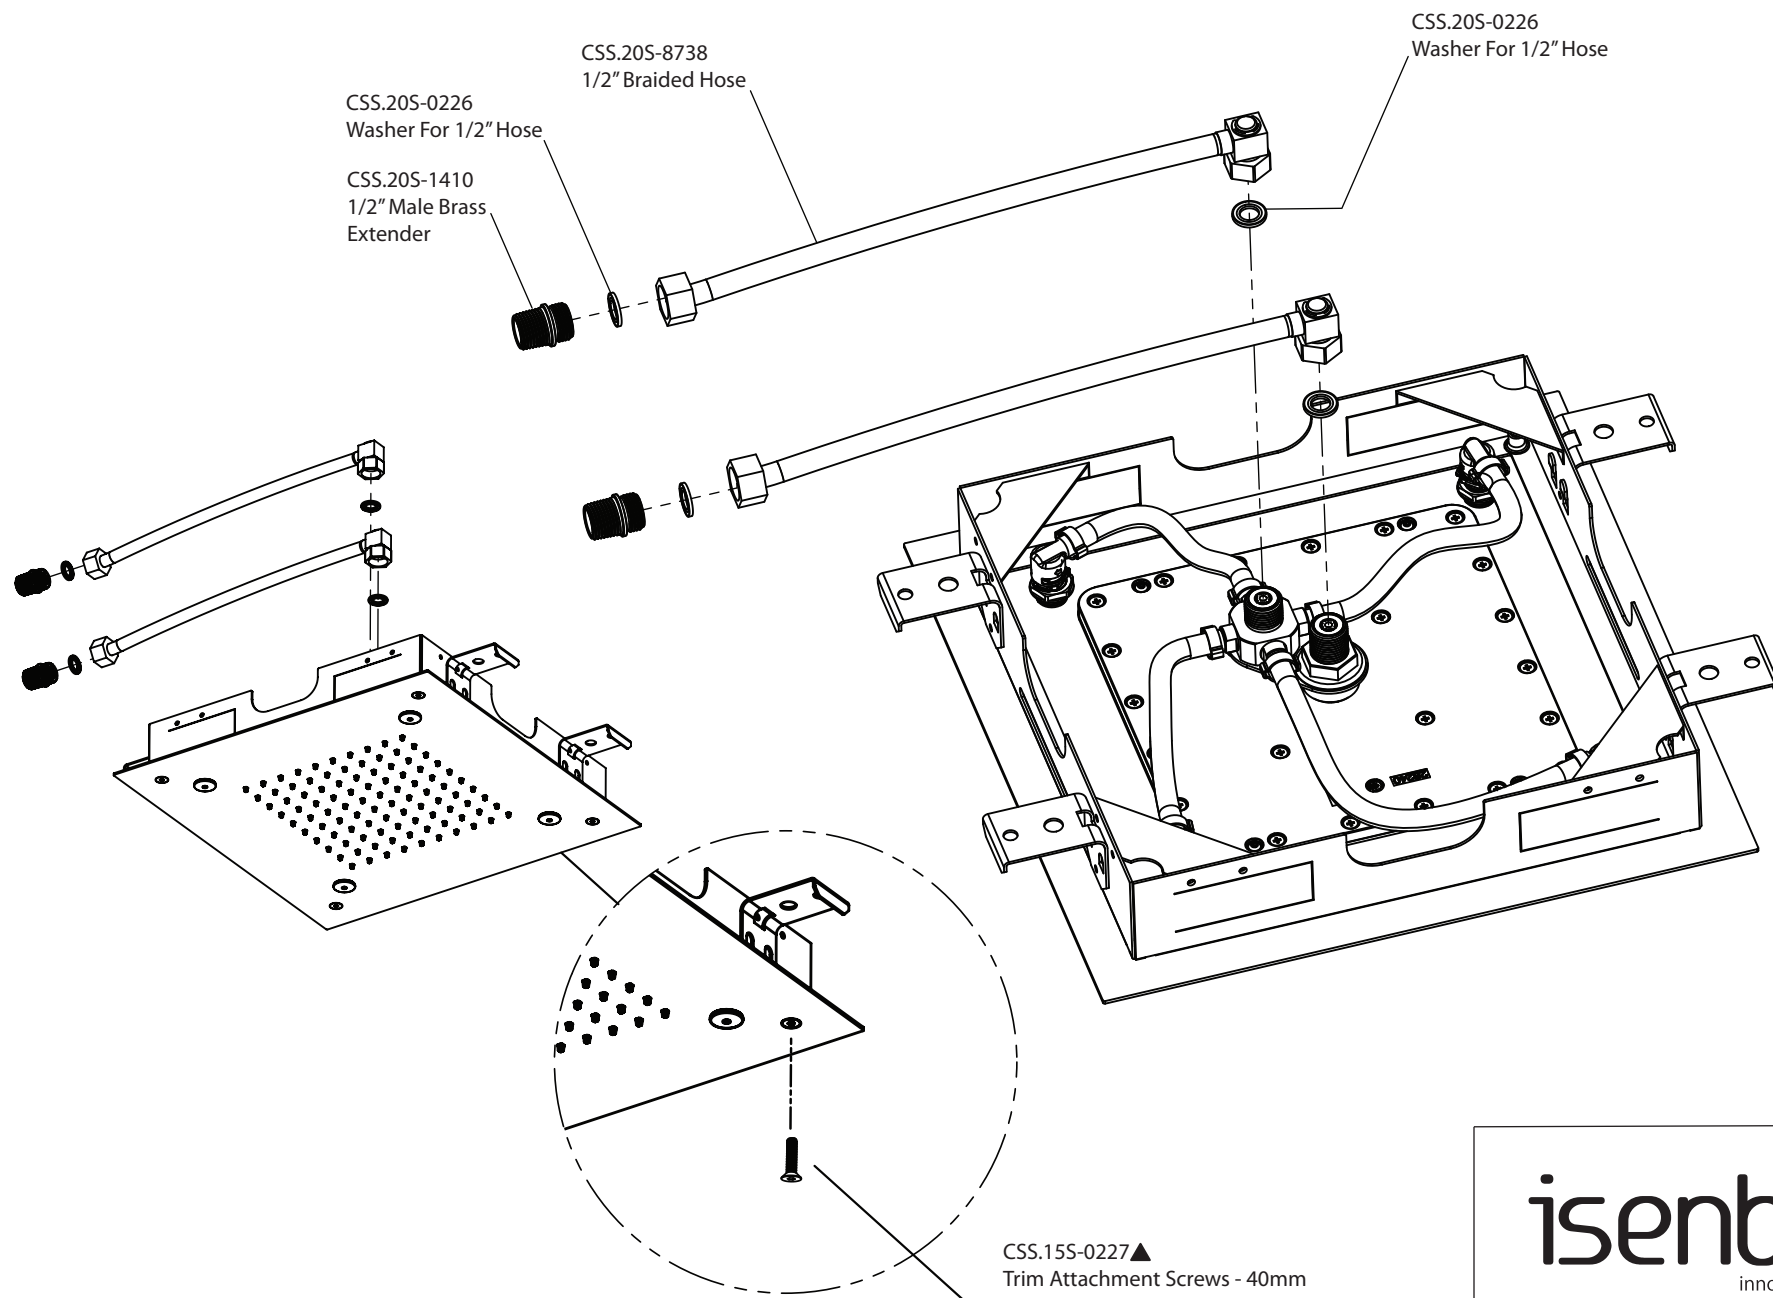

Product Parts Breakdown

isenberg
innovation+design

MSS.15S

Ver 2.54