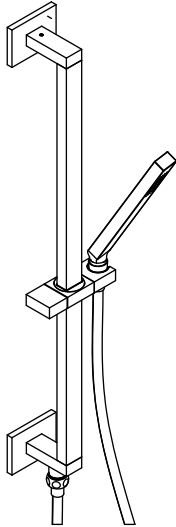

**SHS.2016 | Hand Shower Set with Slide Bar and Elbow**

**SPECIFICATIONS:**

- With 1.8 GPM flow restrictor
- With backflow prevention check valve
- Adjustable slide on installation
- 1/2" female NPT connection
- Hand held shower height is adjustable
- Supply elbow is integrated into slide bar