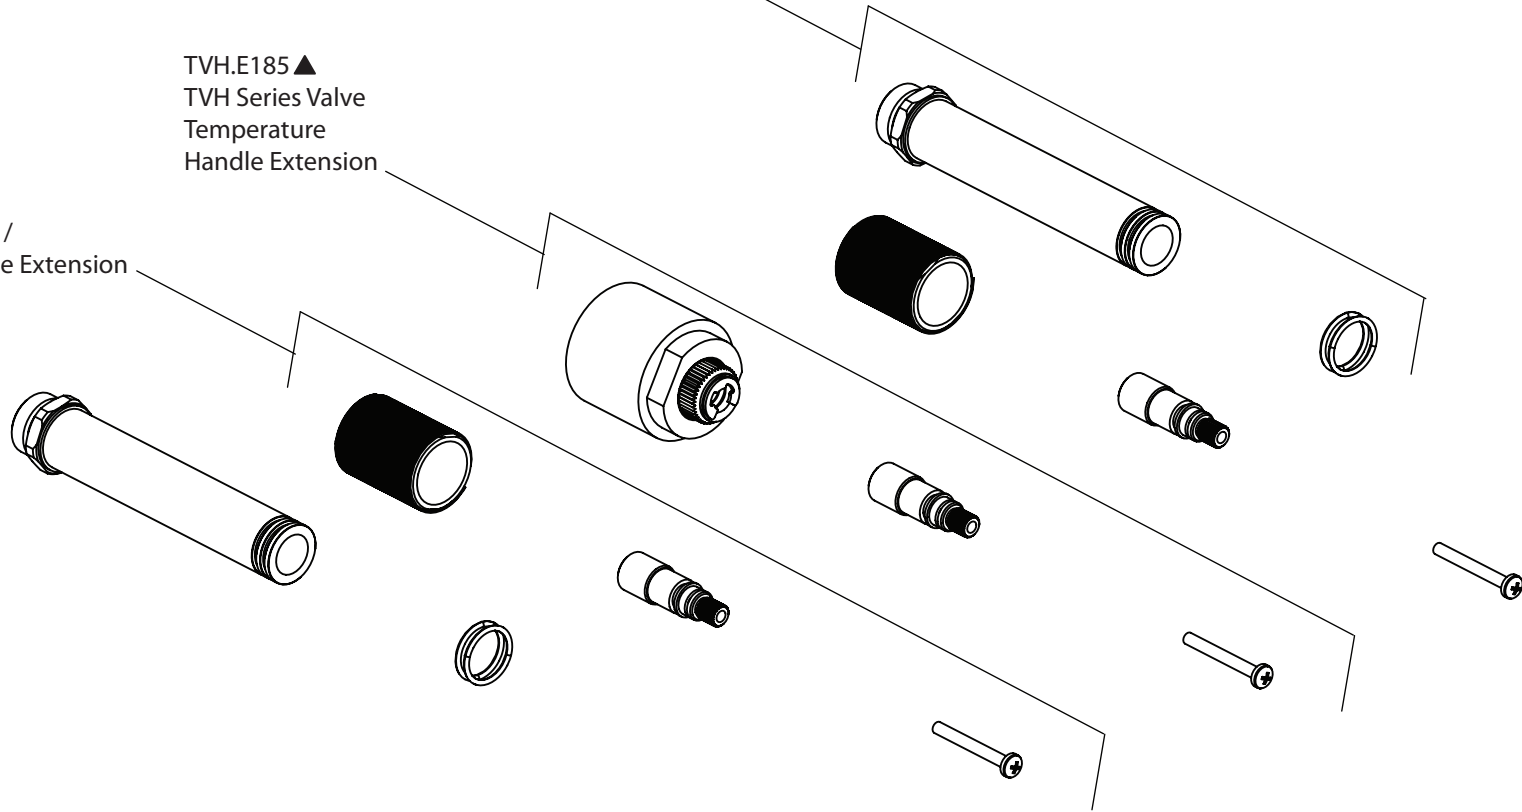

Product Parts Breakdown

TVH.E137
TVH Series
Valve Diverter /
Volume Handle Extension

TVH.E185 ▲
TVH Series Valve
Temperature
Handle Extension

TVH.E399 ▲
TVH Series Valve
Output Extension

isenberg
innovation+design

TVH.2691E