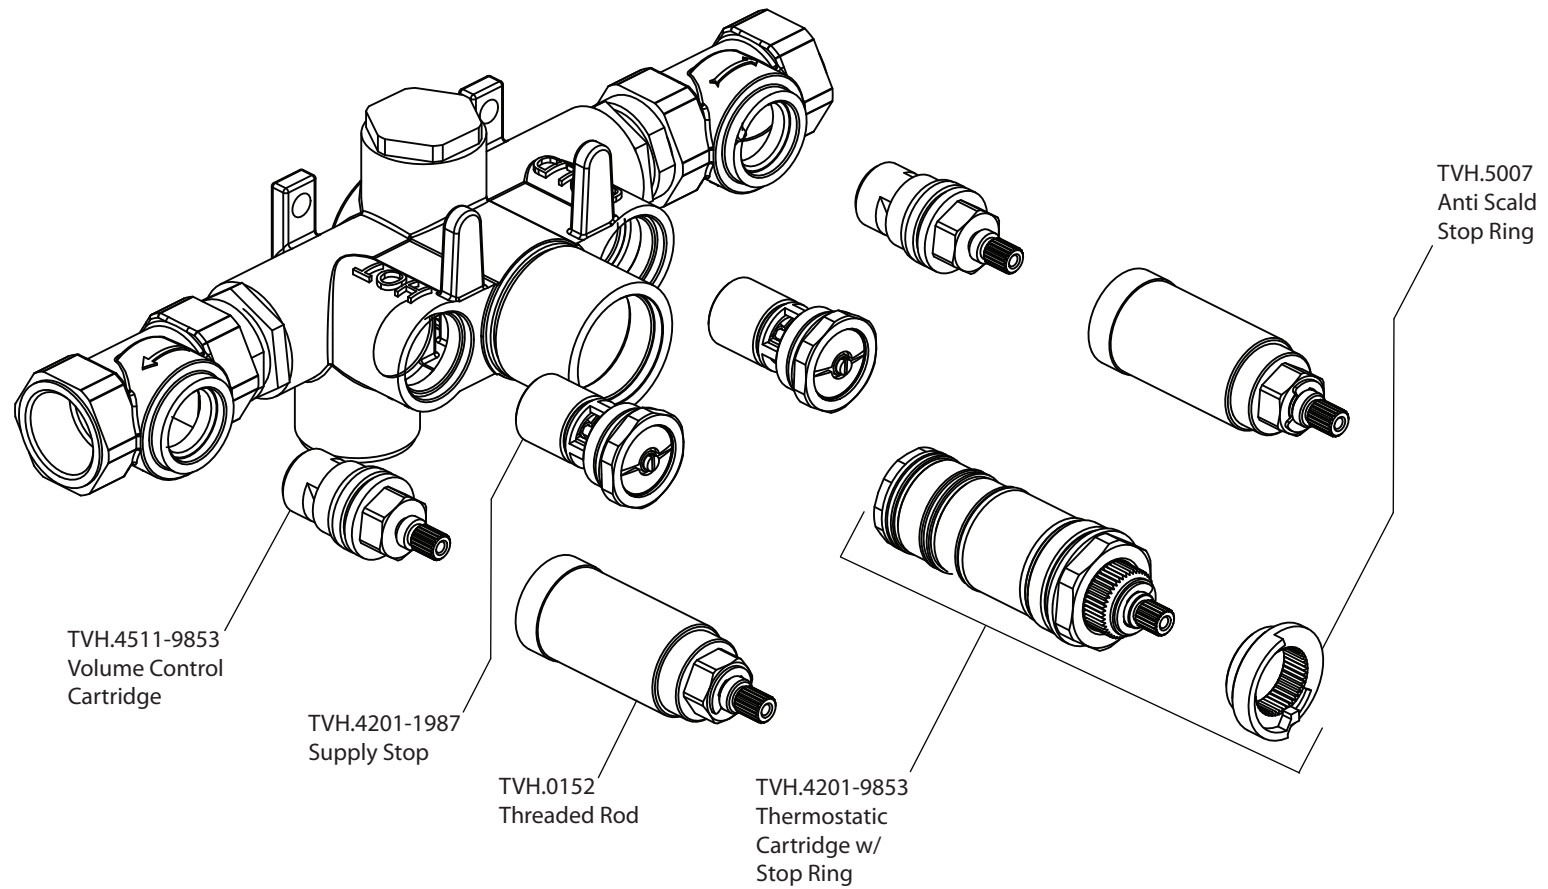

Product Parts Breakdown

isenberg
innovation+design

TVH.2715

Ver 2.54