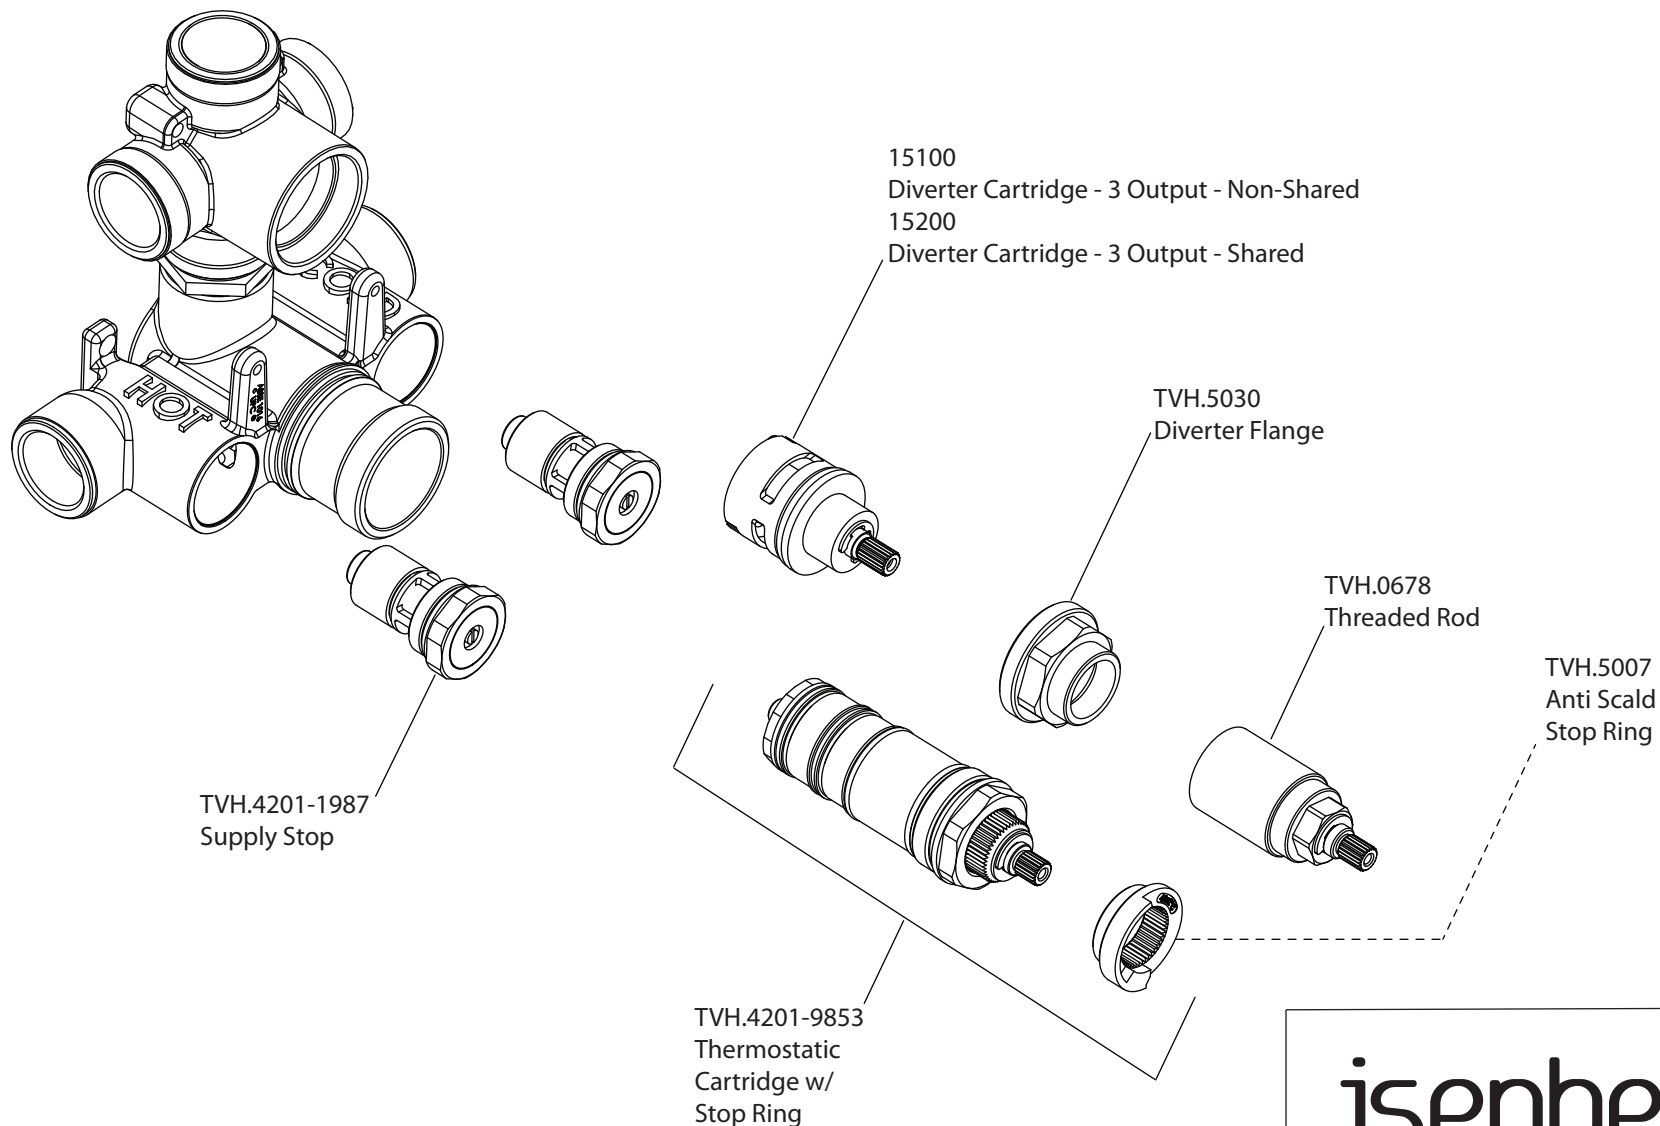

# Product Parts Breakdown

**isenberg**  
innovation+design

TVH.4301F

Ver 2.54