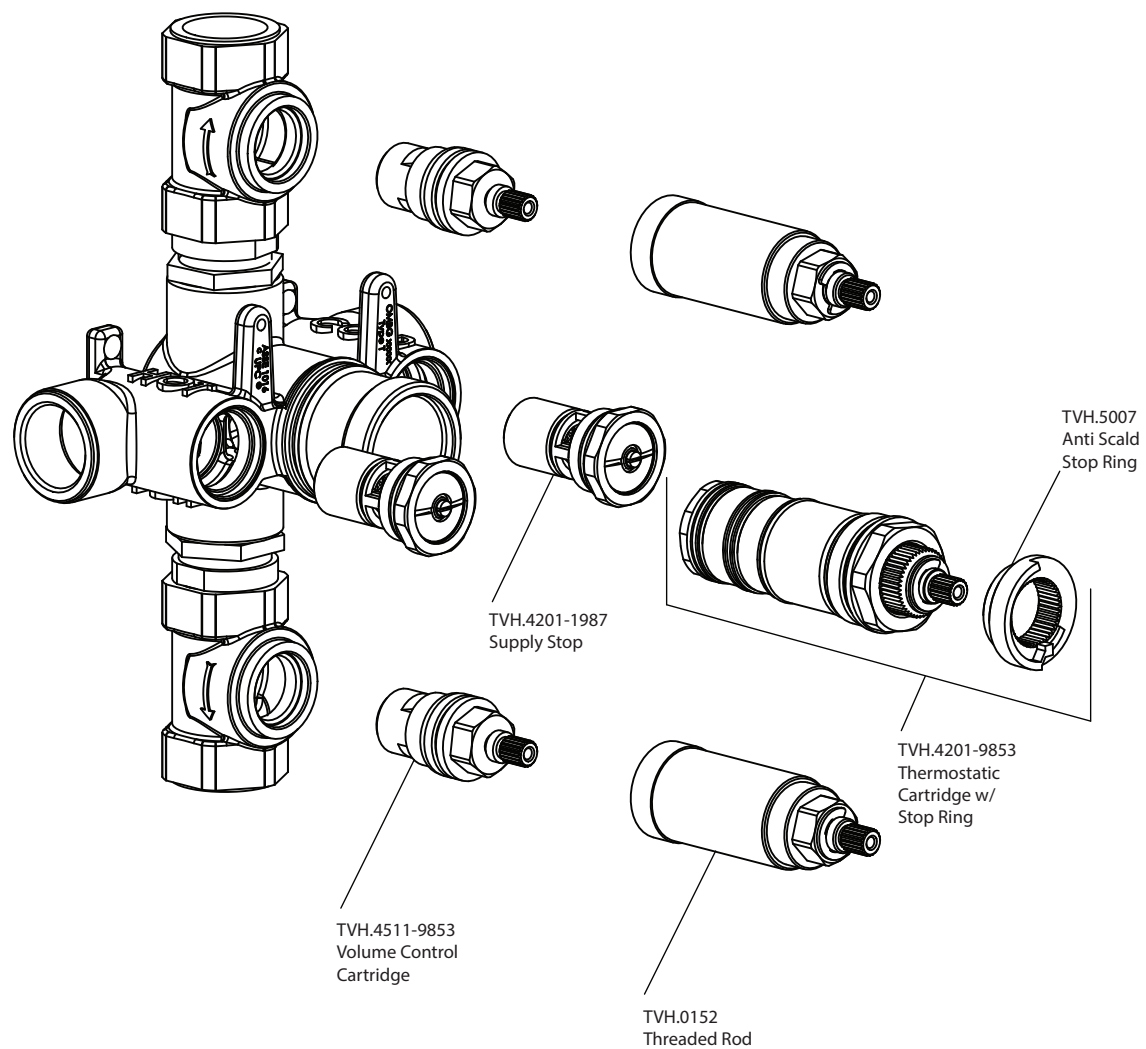

Product Parts Breakdown

isenberg
innovation+design

TVH.4401

Ver 2.53