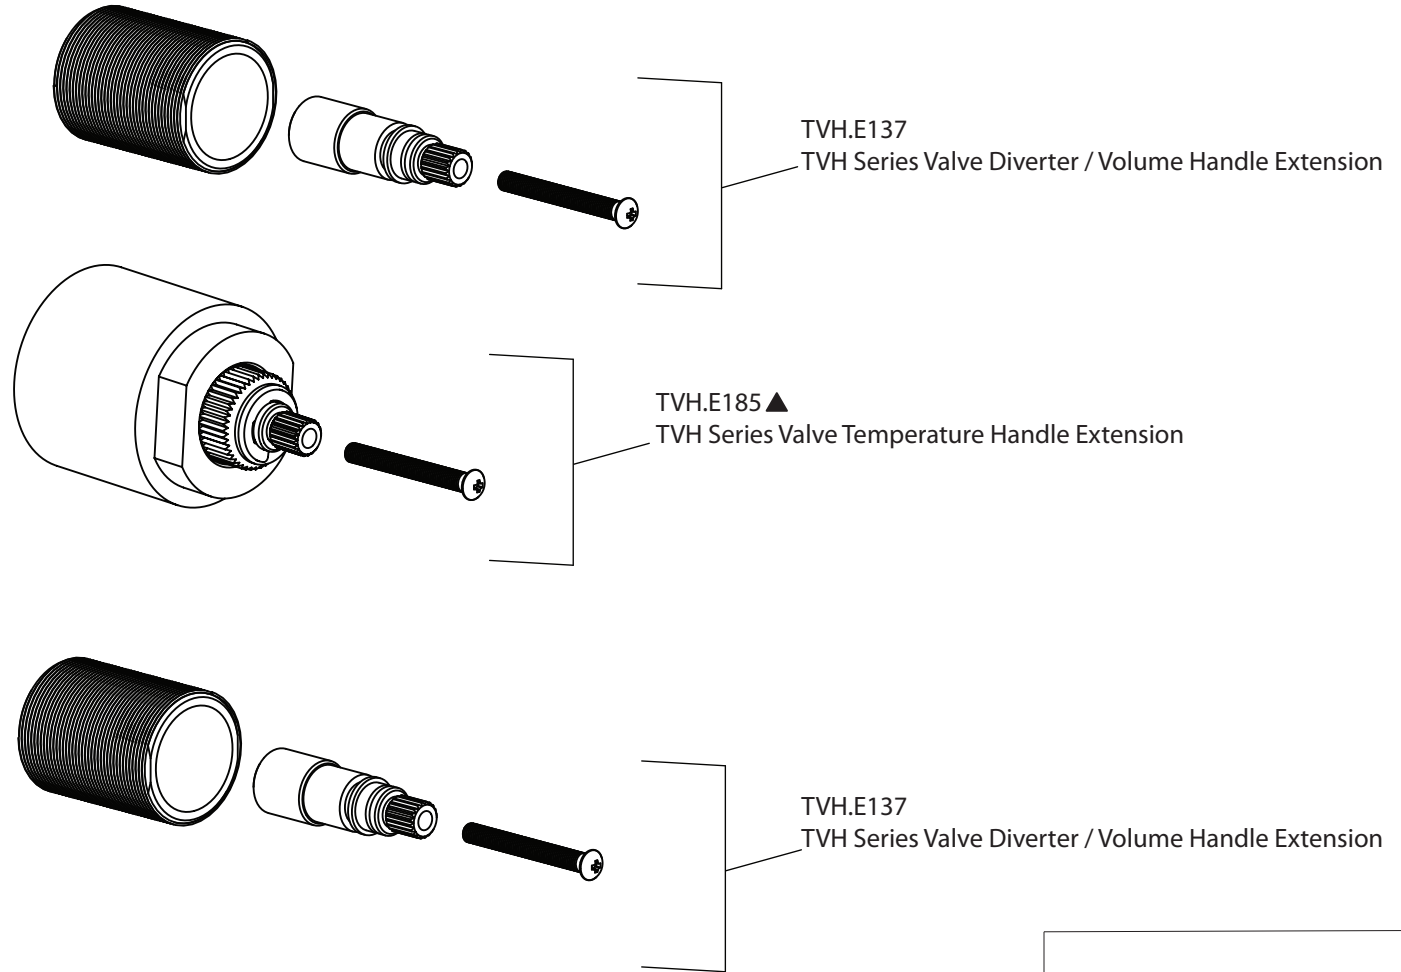

Product Parts Breakdown

isenberg
innovation+design

TVH.4401E