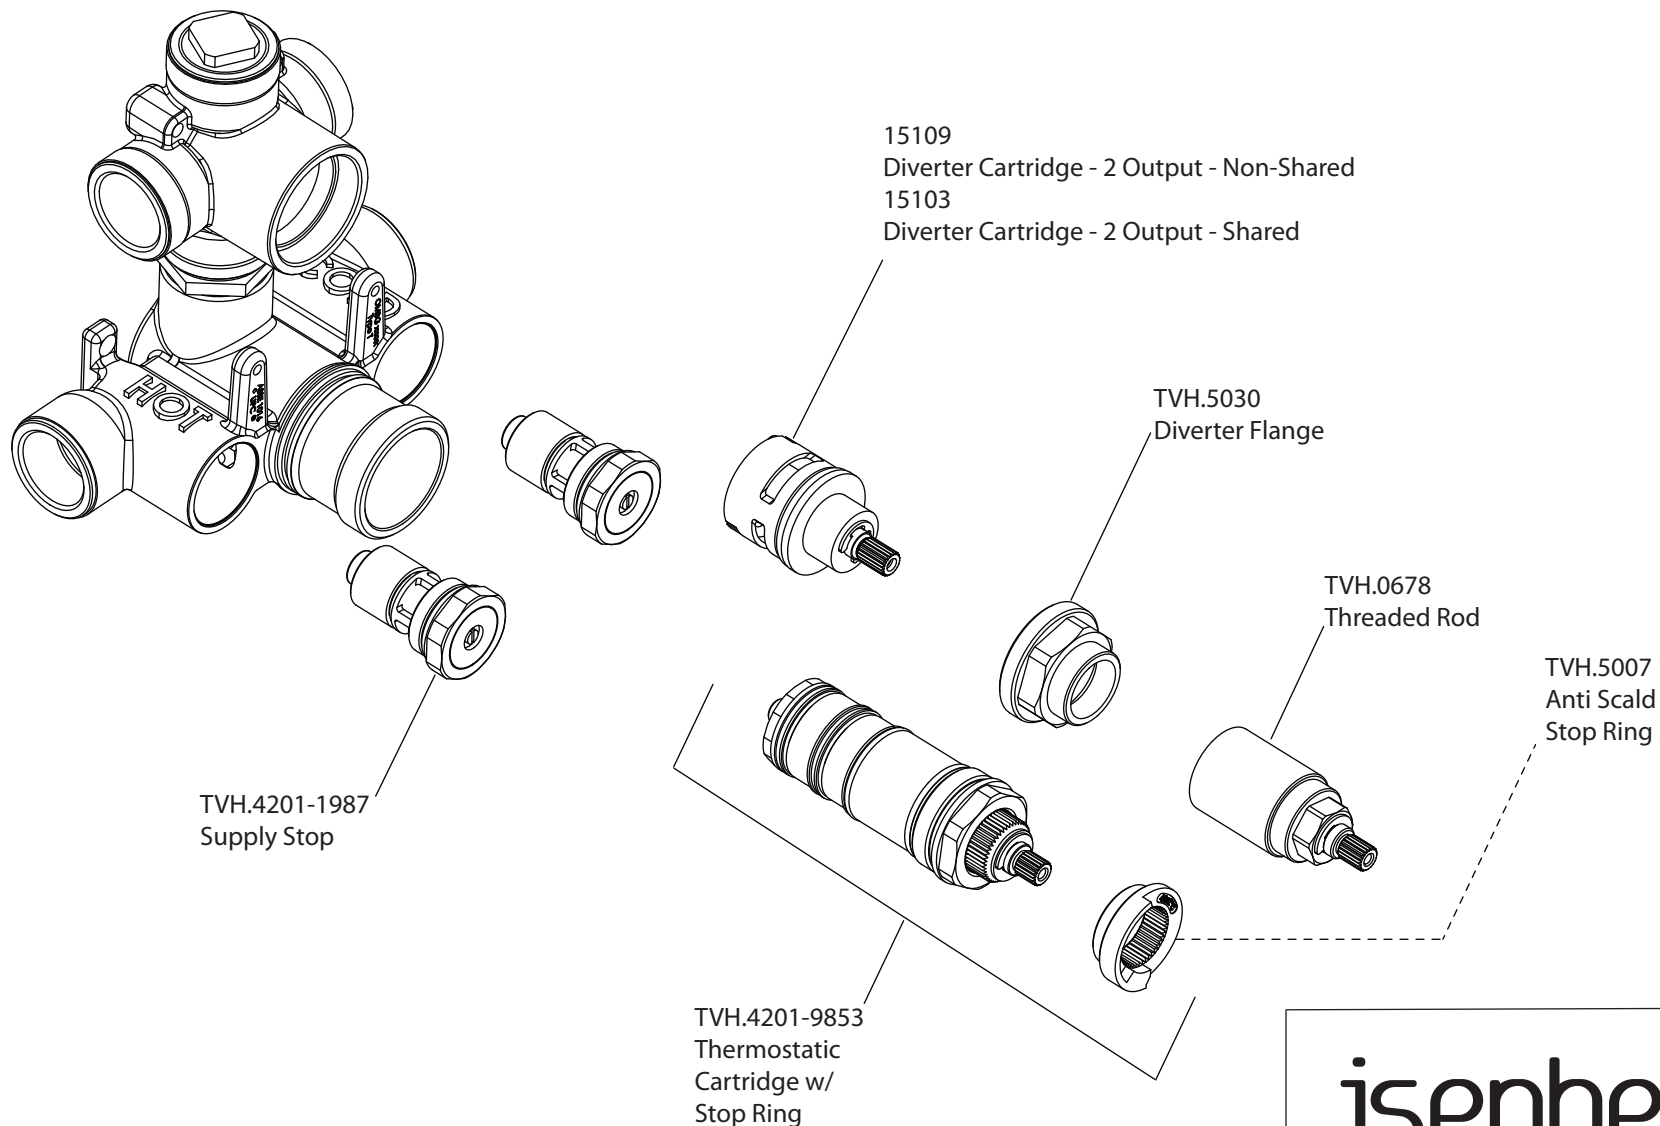

# Product Parts Breakdown

**isenberg**  
innovation+design

TVH.4420F

Ver 2.54