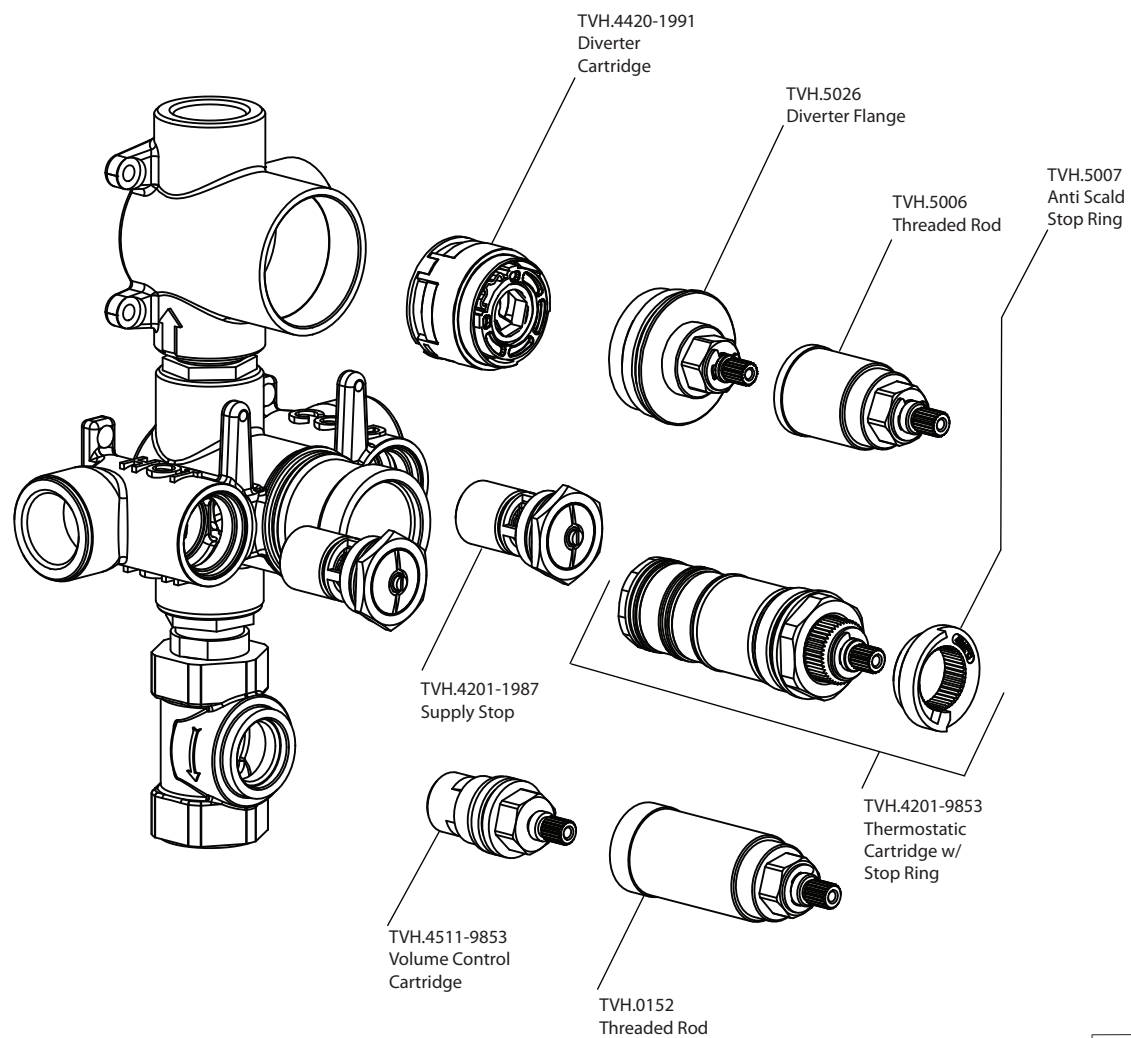

# Product Parts Breakdown

**isenberg**  
innovation+design

TVH.4501

Ver 2.53