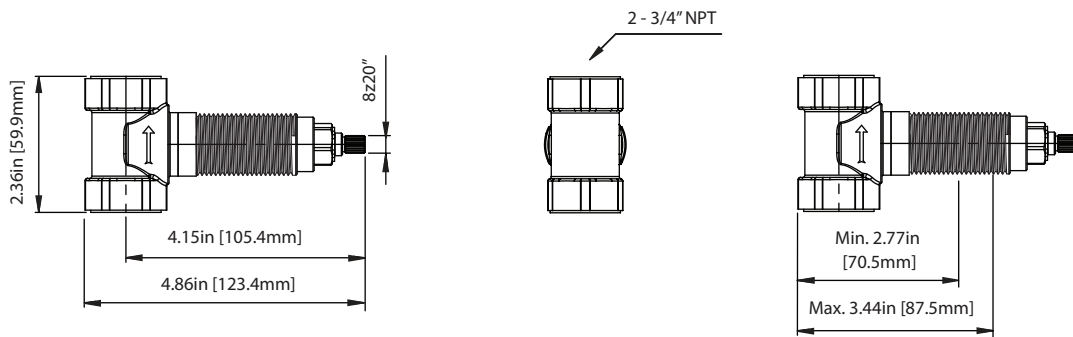

**TVH.4511 | 3/4" Volume Control**

**SPECIFICATIONS:**

- Turn Handle to turn on/off water flow.
- Valve Flow Rate - 13.0 GPM @ 60 PSI
- Extension Available - TVH.E137\*\*

**STANDARDS:**

- ASME A112.18.1 / CSA B125.1

Legislation Compliance

ZeroDrip Technology

**Technical Diagram**

**Water Flow Diagram**