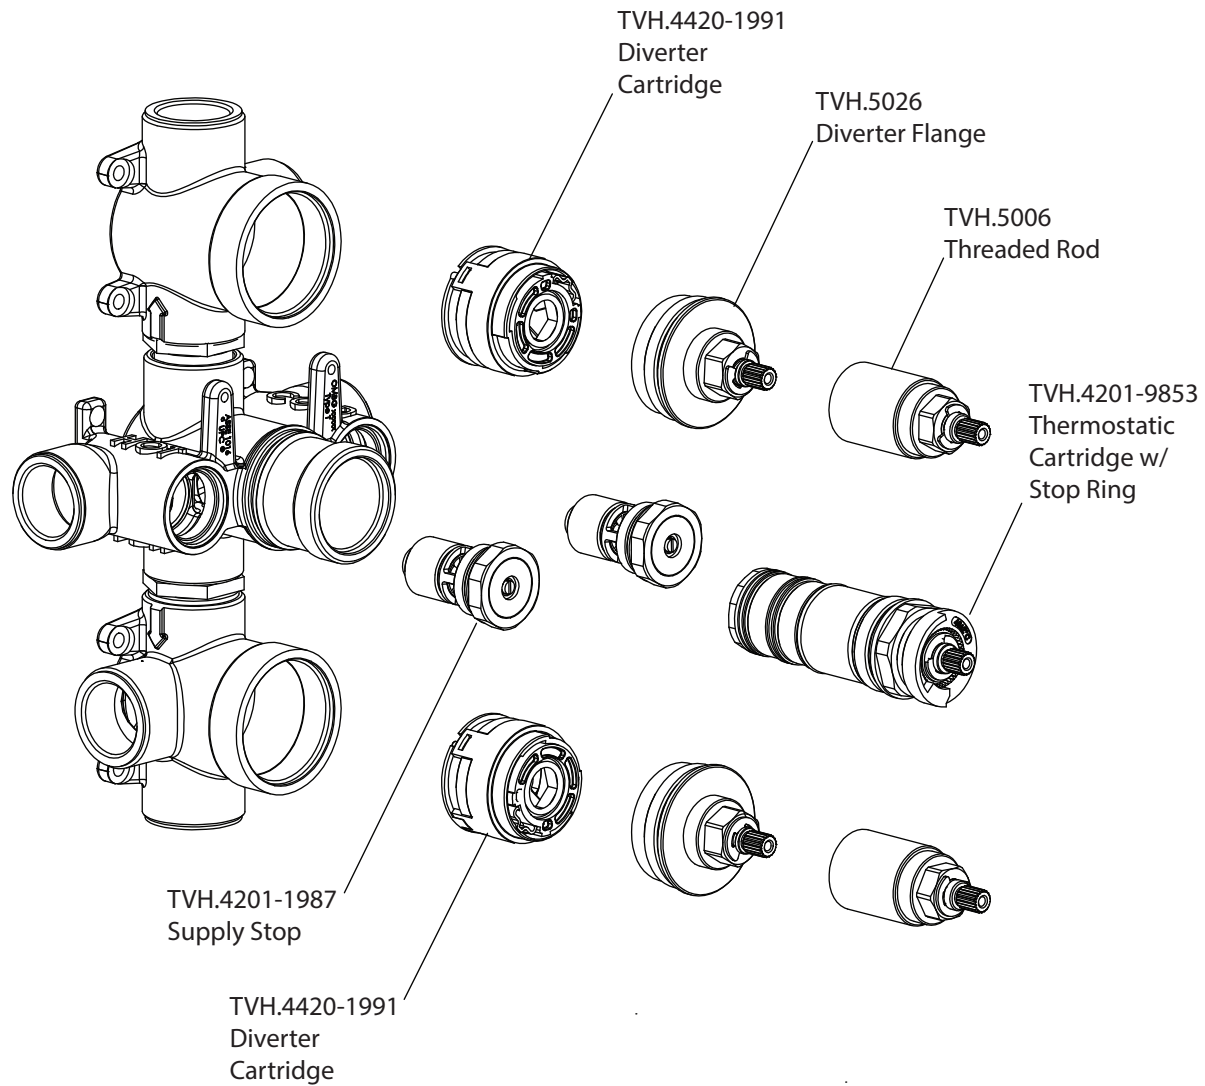

Product Parts Breakdown

isenberg
innovation+design

TVH.4801

Ver 2.53