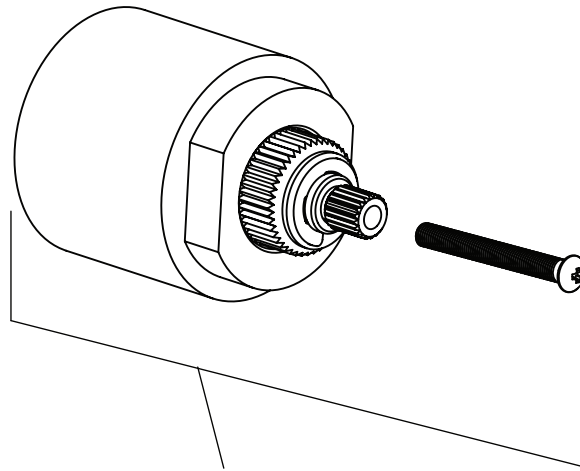

Product Parts Breakdown

▲ Specify Finish

TVH.E185 ▲
TVH Series Valve Temperature Handle Extension

isenberg
innovation+design

TVH.E185

Ver 2.53