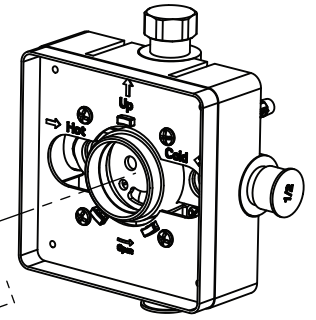

Product Parts Breakdown

UF.2200T Trim ←
PBV1005AS Valve →

TRM.PBV.2200▲
Trim Plate

8002048-072▲
Cartridge Bezel

8002048-045▲
Cartridge Cover

160.4511-1212
Pointed Hex Nut

100.PBV.TMP▲
Temperature Handle
w/ hex

PBV1005A-9852
Retaining Nut

PBV1005A-9853
Pressure Balance
Cartridge (Blue)

OR

PBV1005A-9400
Pressure Balance
Cartridge (Yellow)

8002048-044
Cartridge Retainer

PBV1005AS-1987
Integral Stop Kit

isenberg
innovation+design