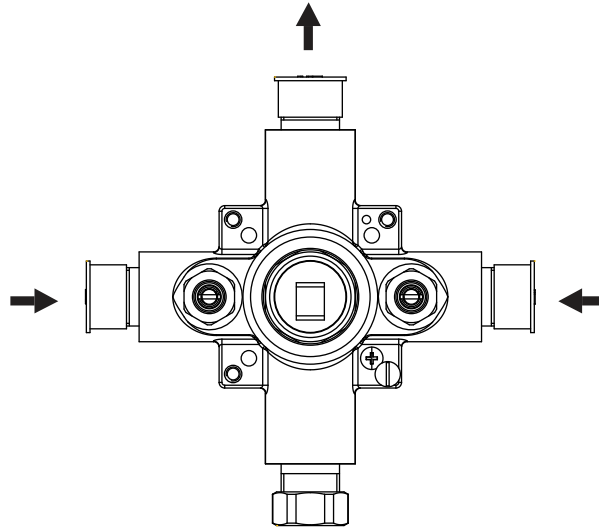

UF.2200 | 1-Way Shower Trim Set With Pressure Balance Valve

SPECIFICATIONS:

- Solid Brass Trim & Handle set
- Includes Pressure balance valve (PBV1005AS**) w/ service stops
- Lift Handle to control volume. Turn left for hot, right for cold.
- Pressure Balance Valve Flow Rate - 5.5 GPM @ 60 PSI
- Extension Available - PBV.E185**

Legislation Compliance

ZeroDrip Technology

Technical Diagram

See Spec Sheet For
PBV1005AS For Detailed
Information On Valve.

PBV1005AS | Single Control Pressure Balance Valve Page 1 of 2

SPECIFICATIONS:

- Lift Handle to control volume. Turn left for hot, right for cold.
- Pressure Balance Valve Flow Rate - 5.5 GPM @ 60 PSI

Legislation Compliance

ZeroDrip Technology

Technical Diagram

PBV1005AS | Single Control Pressure Balance Valve Page 2 of 2

Water Flow Diagram

Extension Kits

- a Temperature Handle Extension - PBV.E185CP - Chrome
PBV.E185BN - Brushed Nickel