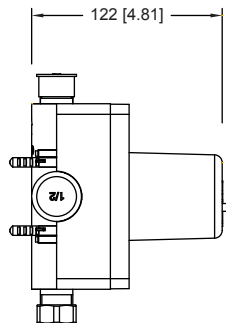

UF.2200 | 1-Way Shower Trim Set With Pressure Balance Valve

SPECIFICATIONS:

- Solid Brass Trim & Handle set
- Includes Pressure balance valve (PBV1005AS**) w/ service stops
- Lift Handle to control volume. Turn left for hot, right for cold.
- Pressure Balance Valve Flow Rate - 5.5 GPM @ 60 PSI
- Extension Available - PBV.E185**

Legislation Compliance

ZeroDrip Technology

Technical Diagram

See Spec Sheet For
PBV1005AS For Detailed
Information On Valve.

PBV1005AS | Single Control Pressure Balance Valve Page 1 of 2

SPECIFICATIONS:

- Lift Handle to control volume. Turn left for hot, right for cold.
- Pressure Balance Valve Flow Rate - 5.5 GPM @ 60 PSI

Legislation Compliance

ZeroDrip Technology

Technical Diagram

PBV1005AS | Single Control Pressure Balance Valve Page 2 of 2

Water Flow Diagram

Extension Kits

- a Temperature Handle Extension - PBV.E185CP - Chrome
PBV.E185BN - Brushed Nickel