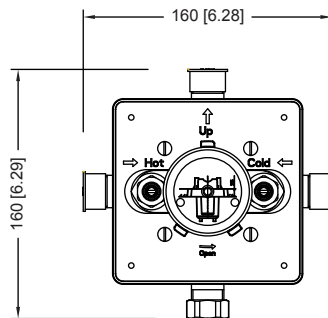

UF.2200 | 1-Way Shower Trim Set With Pressure Balance Valve

SPECIFICATIONS:

- Solid Brass Trim & Handle set
- Includes Pressure balance valve (PBV1005AS**) w/ service stops
- Lift Handle to control volume. Turn left for hot, right for cold.
- Pressure Balance Valve Flow Rate - 5.5 GPM @ 60 PSI
- Extension Available - PBV.E185**

Legislation Compliance

ZeroDrip Technology

Technical Diagram

See Spec Sheet For
PBV1005AS For Detailed
Information On Valve.

PBV1005AS | Single Control Pressure Balance Valve Page 1 of 2

SPECIFICATIONS:

- Lift Handle to control volume. Turn left for hot, right for cold.
- Pressure Balance Valve Flow Rate - 5.5 GPM @ 60 PSI

Legislation Compliance

ZeroDrip Technology

Technical Diagram

PBV1005AS | Single Control Pressure Balance Valve Page 2 of 2

Water Flow Diagram

Extension Kits

- a Temperature Handle Extension - PBV.E185CP - Chrome
PBV.E185BN - Brushed Nickel