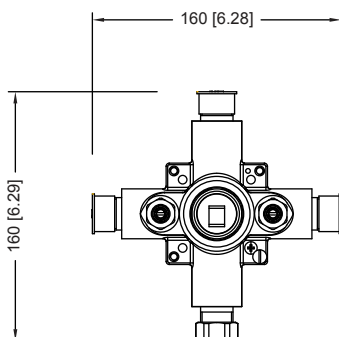

UF.2200 | 1-Way Shower Trim Set With Pressure Balance Valve

SPECIFICATIONS:

- Solid Brass Trim & Handle set
- Includes Pressure balance valve (PBV1005AS**) w/ service stops
- Lift Handle to control volume. Turn left for hot, right for cold.
- Pressure Balance Valve Flow Rate - 5.5 GPM @ 60 PSI
- Extension Available - PBV.E185**

Legislation Compliance

ZeroDrip Technology

Technical Diagram

See Spec Sheet For
PBV1005AS For Detailed
Information On Valve.

PBV1005AS | Single Control Pressure Balance Valve Page 1 of 2

SPECIFICATIONS:

- Lift Handle to control volume. Turn left for hot, right for cold.
- Pressure Balance Valve Flow Rate - 5.5 GPM @ 60 PSI

Legislation Compliance

ZeroDrip Technology

Technical Diagram

PBV1005AS | Single Control Pressure Balance Valve Page 2 of 2

Water Flow Diagram

Extension Kits

- a Temperature Handle Extension - PBV.E185CP - Chrome
PBV.E185BN - Brushed Nickel