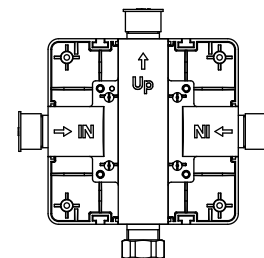

UF.2200 | 1-Way Shower Trim Set With Pressure Balance Valve

SPECIFICATIONS:

- Solid Brass Trim & Handle set
- Includes Pressure balance valve (PBV1005AS**) w/ service stops
- Lift Handle to control volume. Turn left for hot, right for cold.
- Pressure Balance Valve Flow Rate - 5.5 GPM @ 60 PSI
- Extension Available - PBV.E185**

Legislation Compliance

ZeroDrip Technology

Technical Diagram

PBV1005AS | Single Control Pressure Balance Valve Page 2 of 2

Water Flow Diagram

Extension Kits

- a Temperature Handle Extension - PBV.E185CP - Chrome
PBV.E185BN - Brushed Nickel