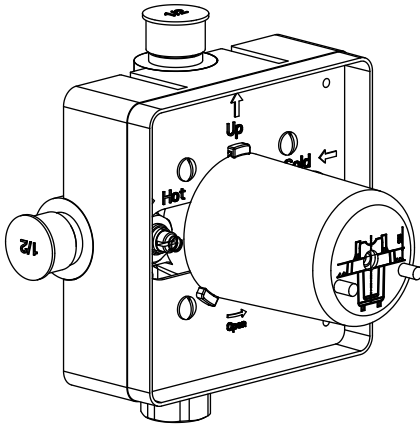

UF.2200 | 1-Way Shower Trim Set With Pressure Balance Valve

SPECIFICATIONS:

- Solid Brass Trim & Handle set
- Includes Pressure balance valve (PBV1005AS**) w/ service stops
- Lift Handle to control volume. Turn left for hot, right for cold.
- Pressure Balance Valve Flow Rate - 5.5 GPM @ 60 PSI
- Extension Available - PBV.E185**

Legislation Compliance

ZeroDrip Technology

Technical Diagram

See Spec Sheet For
PBV1005AS For Detailed
Information On Valve.

PBV1005AS | Single Control Pressure Balance Valve Page 1 of 2

SPECIFICATIONS:

- Lift Handle to control volume. Turn left for hot, right for cold.
- Pressure Balance Valve Flow Rate - 5.5 GPM @ 60 PSI

Legislation Compliance

ZeroDrip Technology

Technical Diagram

PBV1005AS | Single Control Pressure Balance Valve Page 2 of 2

Water Flow Diagram

Extension Kits

- a Temperature Handle Extension - PBV.E185CP - Chrome
PBV.E185BN - Brushed Nickel