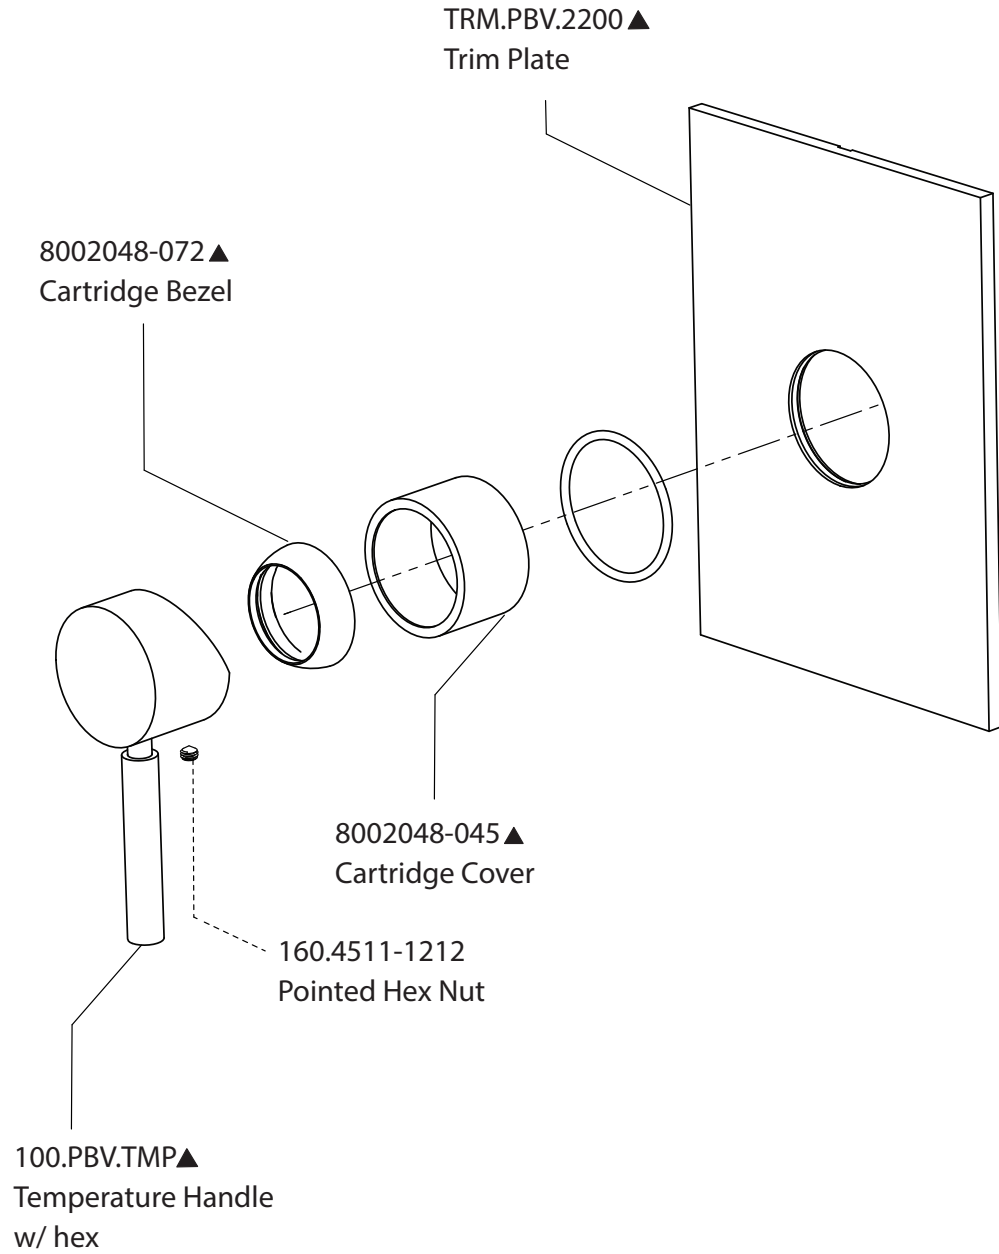

Product Parts Breakdown

isenberg
innovation+design

UF.2200T