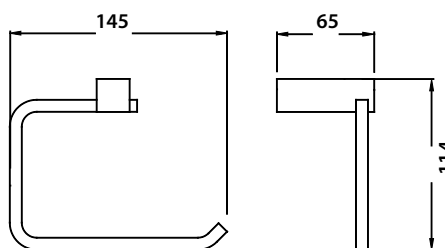

Serie 160 (XS) - Solid Brass Accessories Collection

XS.1001
Robe Hook

XS.1007
TP Holder

XS.1008
Towel Ring / Mini Towel Bar - 9"

XS.1009
Towel Bar - 24"

XS.1001
Robe Hook

XS.1007
TP Holder

XS.1008
Towel Ring /
Mini Towel Bar - 9"

XS.1009
Towel Bar - 24"