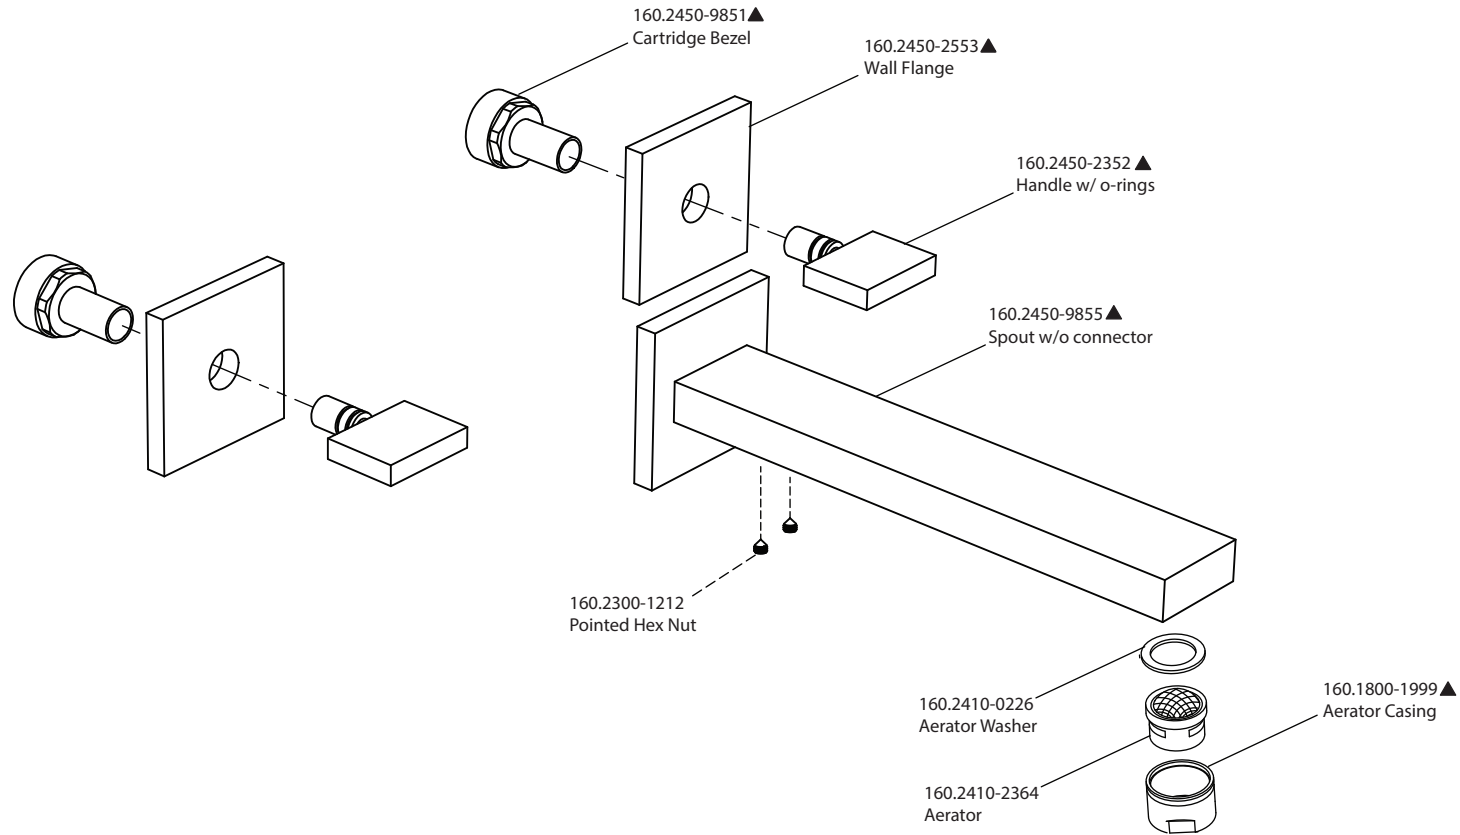

Product Parts Breakdown

isenberg
innovation+design

160.2450T

Ver 2.54