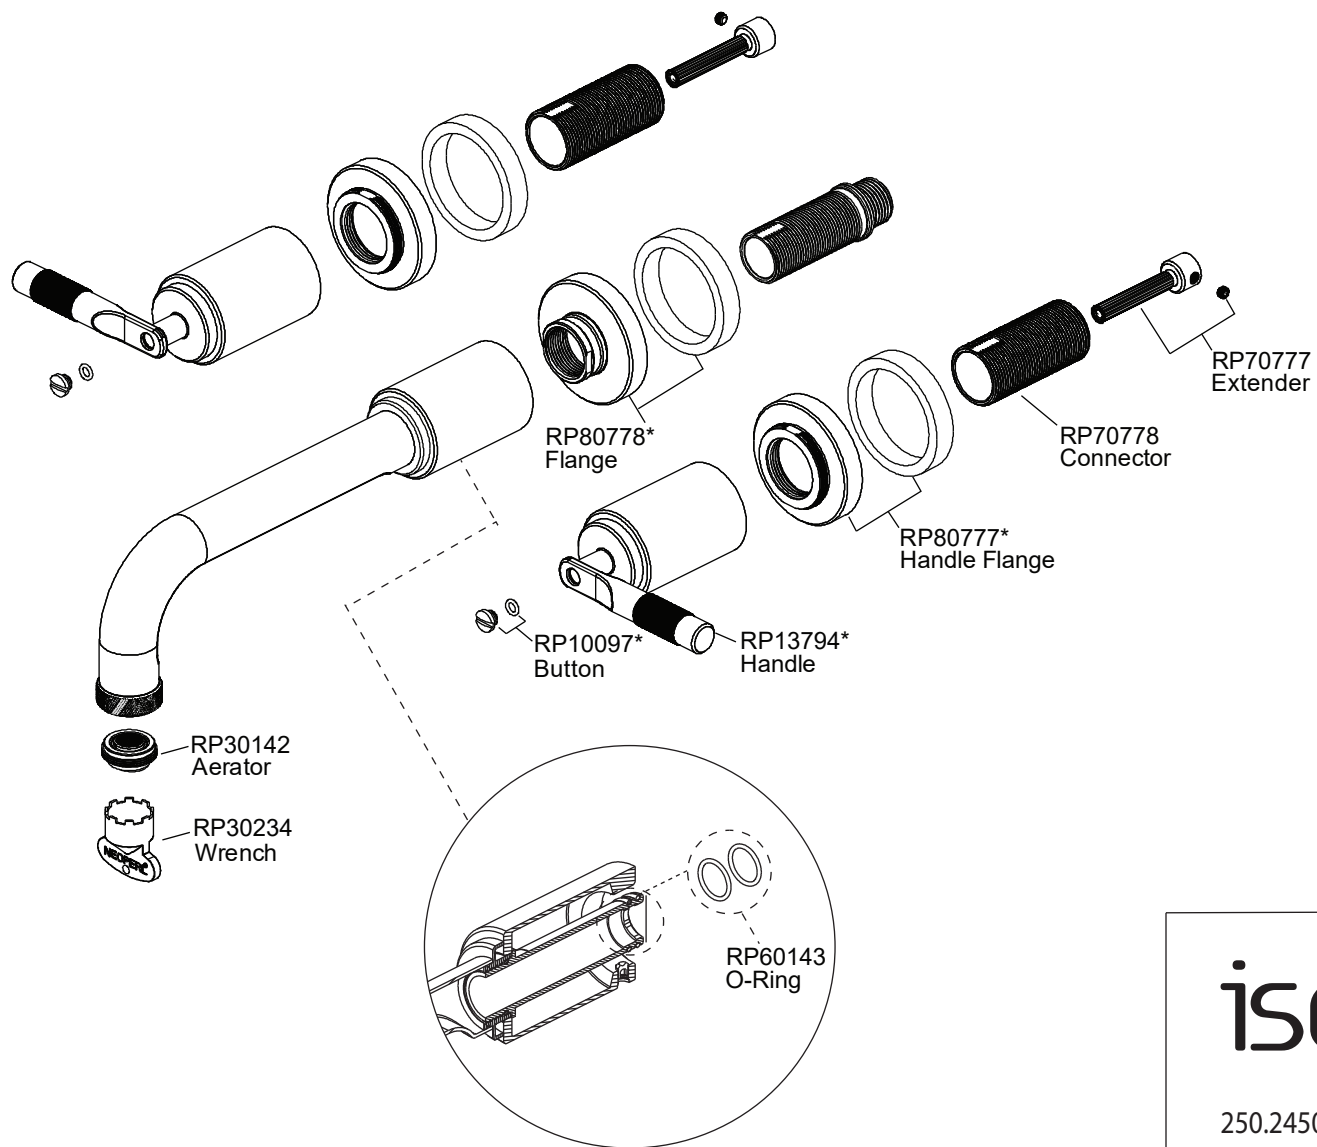

Product Parts Breakdown

isenberg
innovation+design

250.2450T

Ver 2.53