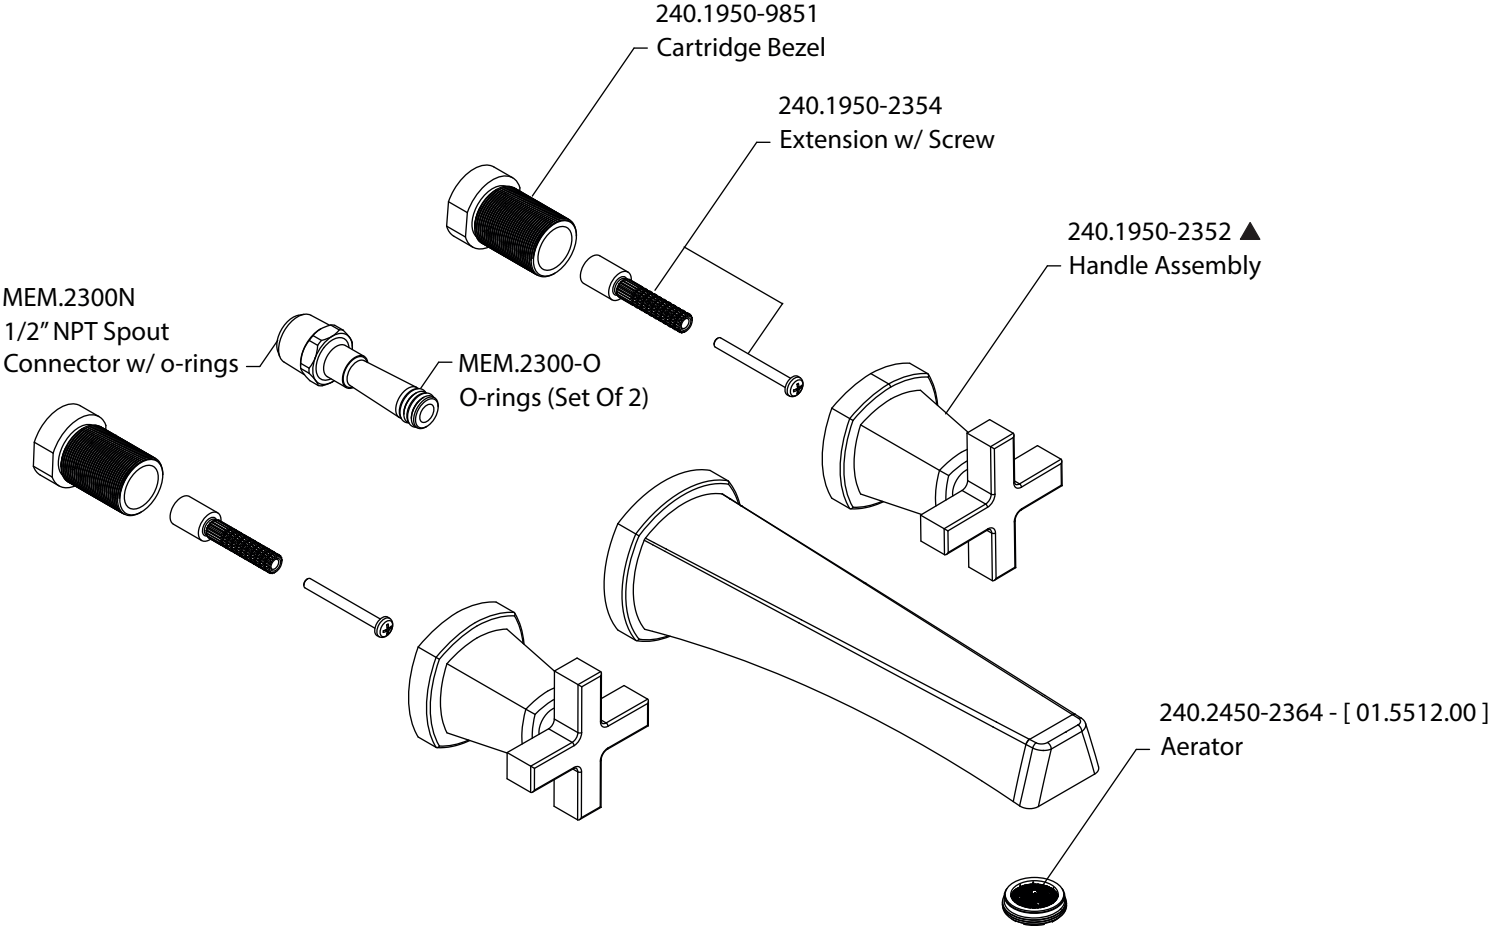

Product Parts Breakdown

isenberg
innovation+design

240.2450T

Ver 2.55