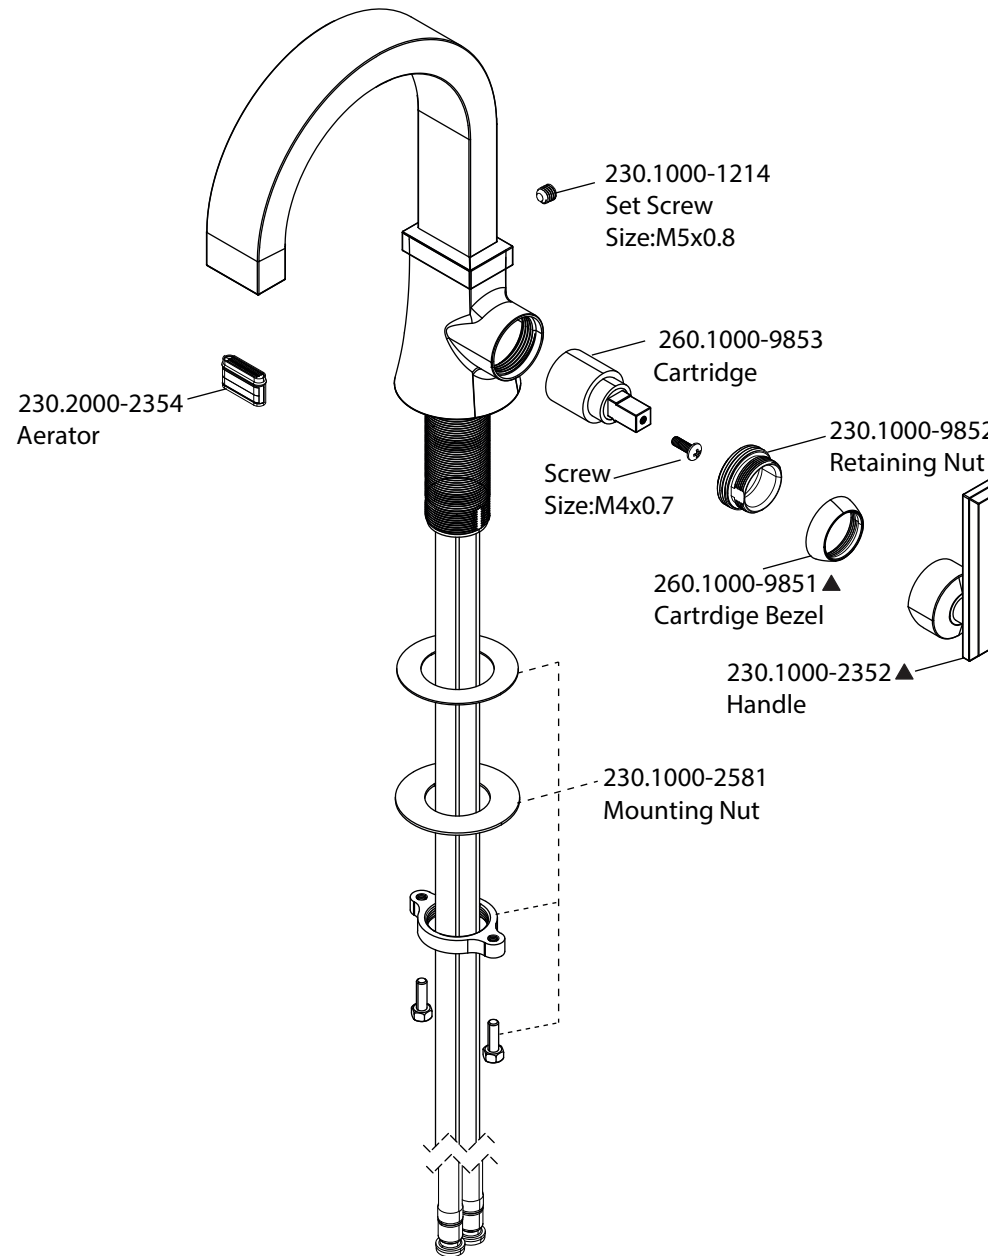

# Product Parts Breakdown

**isenberg**  
innovation+design

230.1000