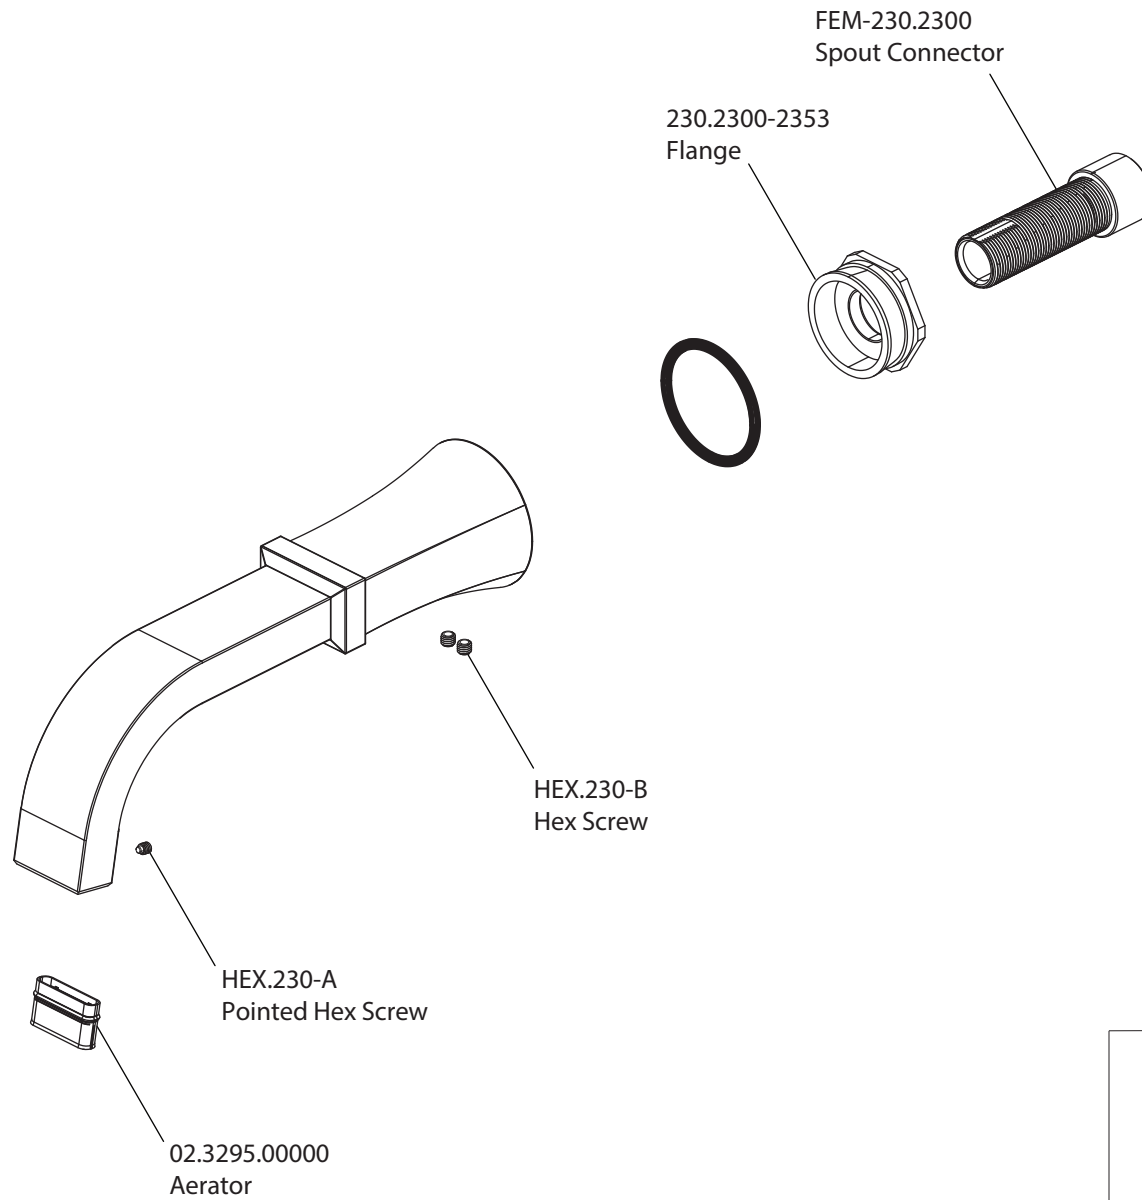

Product Parts Breakdown

isenberg
innovation+design

230.2300

Ver 2.55