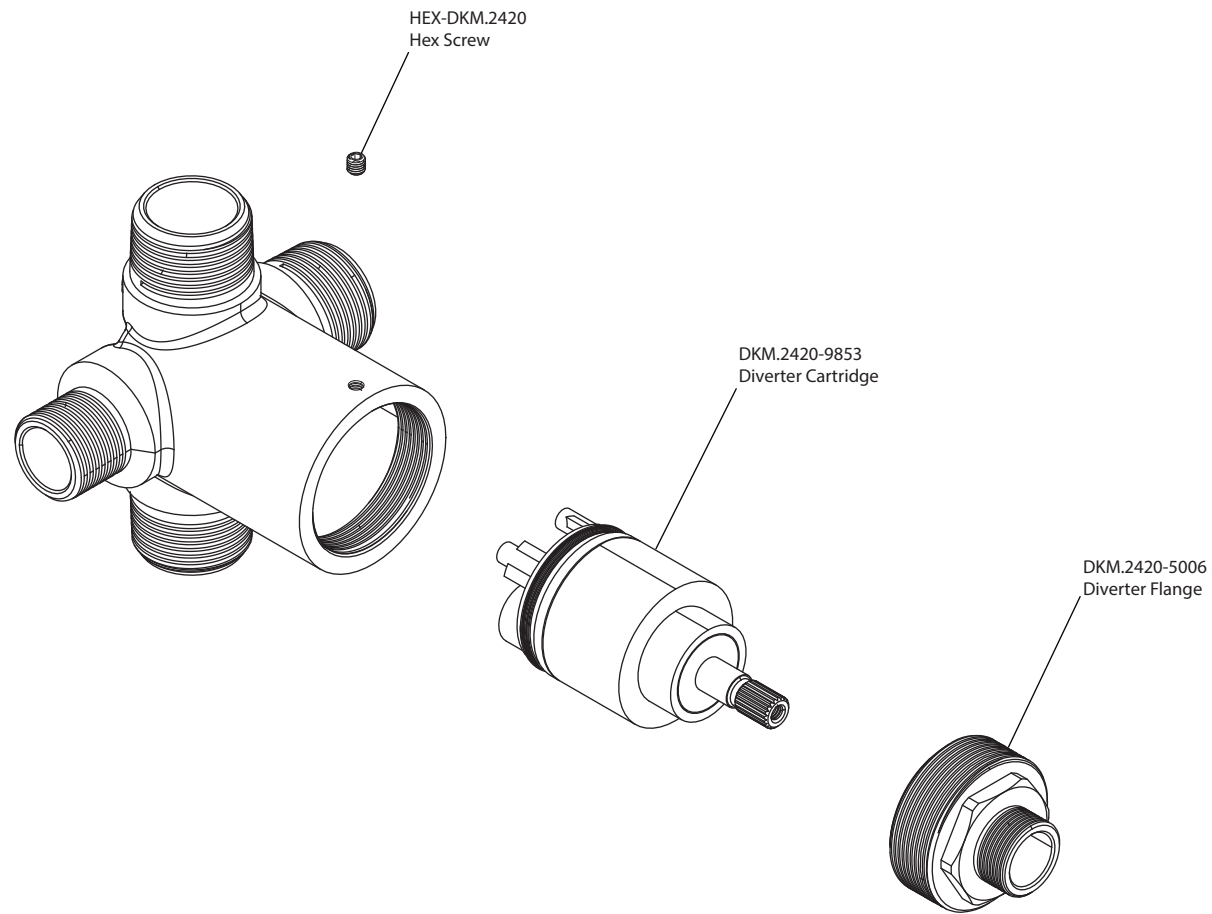

Product Parts Breakdown

isenberg
innovation+design

DKM.2420

Ver 2.53